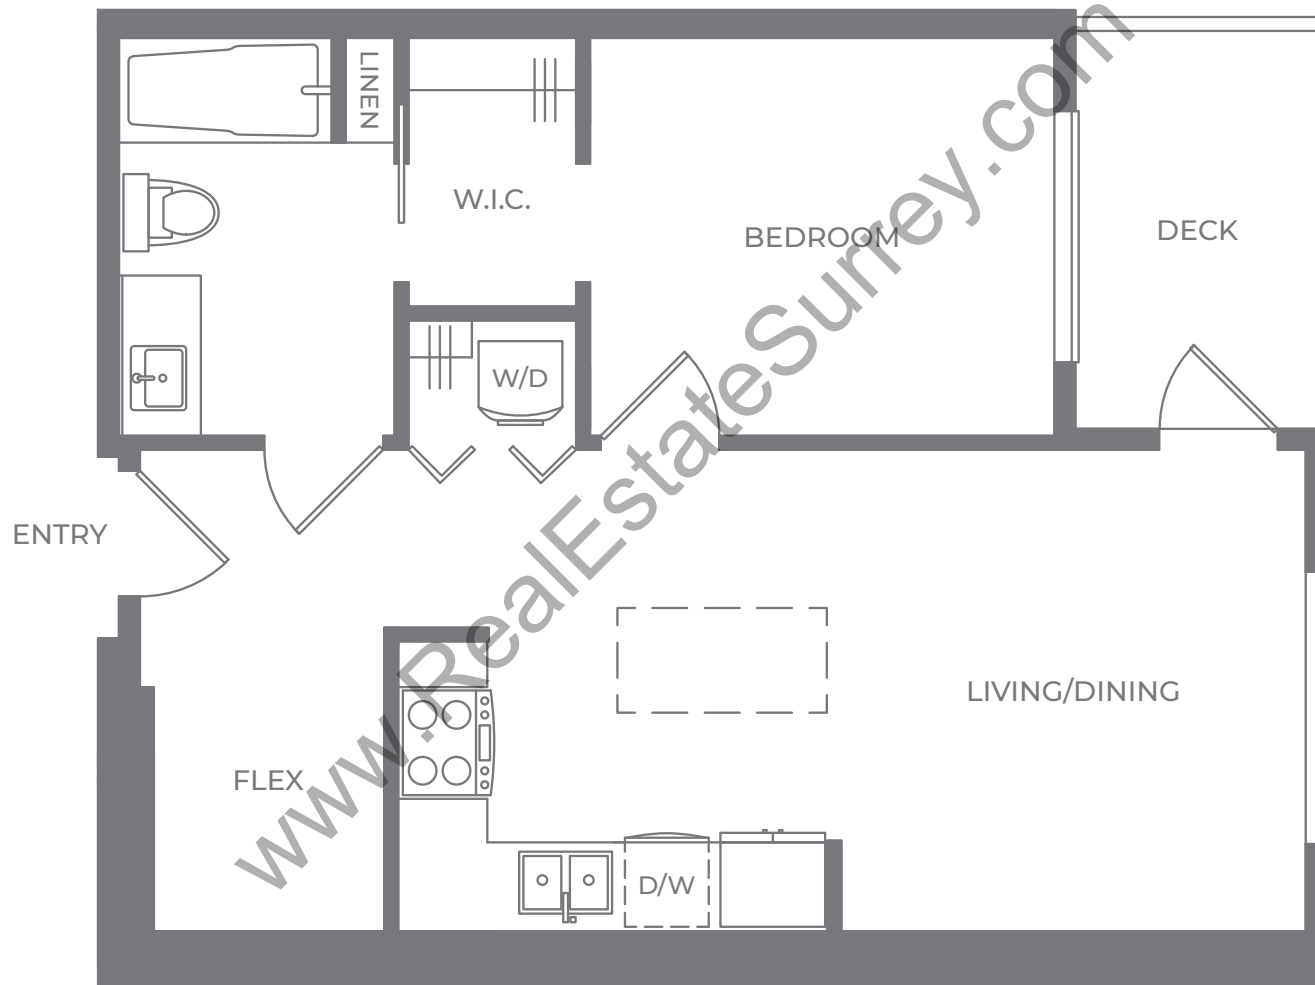

TOTAL SQ FT 659

INTERIOR SQ FT 605

DECK SQ FT 54

BUILDING 6

FLEETWOOD VILLAGE 2

W1f

1 Bedroom + Flex

TOTAL SQ FT 630

INTERIOR SQ FT 576

DECK SQ FT 54

BUILDING 6

FLEETWOOD VILLAGE 2

W4*

1 Bedroom

TOTAL SQ FT 644

INTERIOR SQ FT 527

PATIO SQ FT 117

BUILDING 6

FLEETWOOD VILLAGE 2

X3

2 Bedroom

TOTAL SQ FT 814

INTERIOR SQ FT 764

DECK SQ FT 50