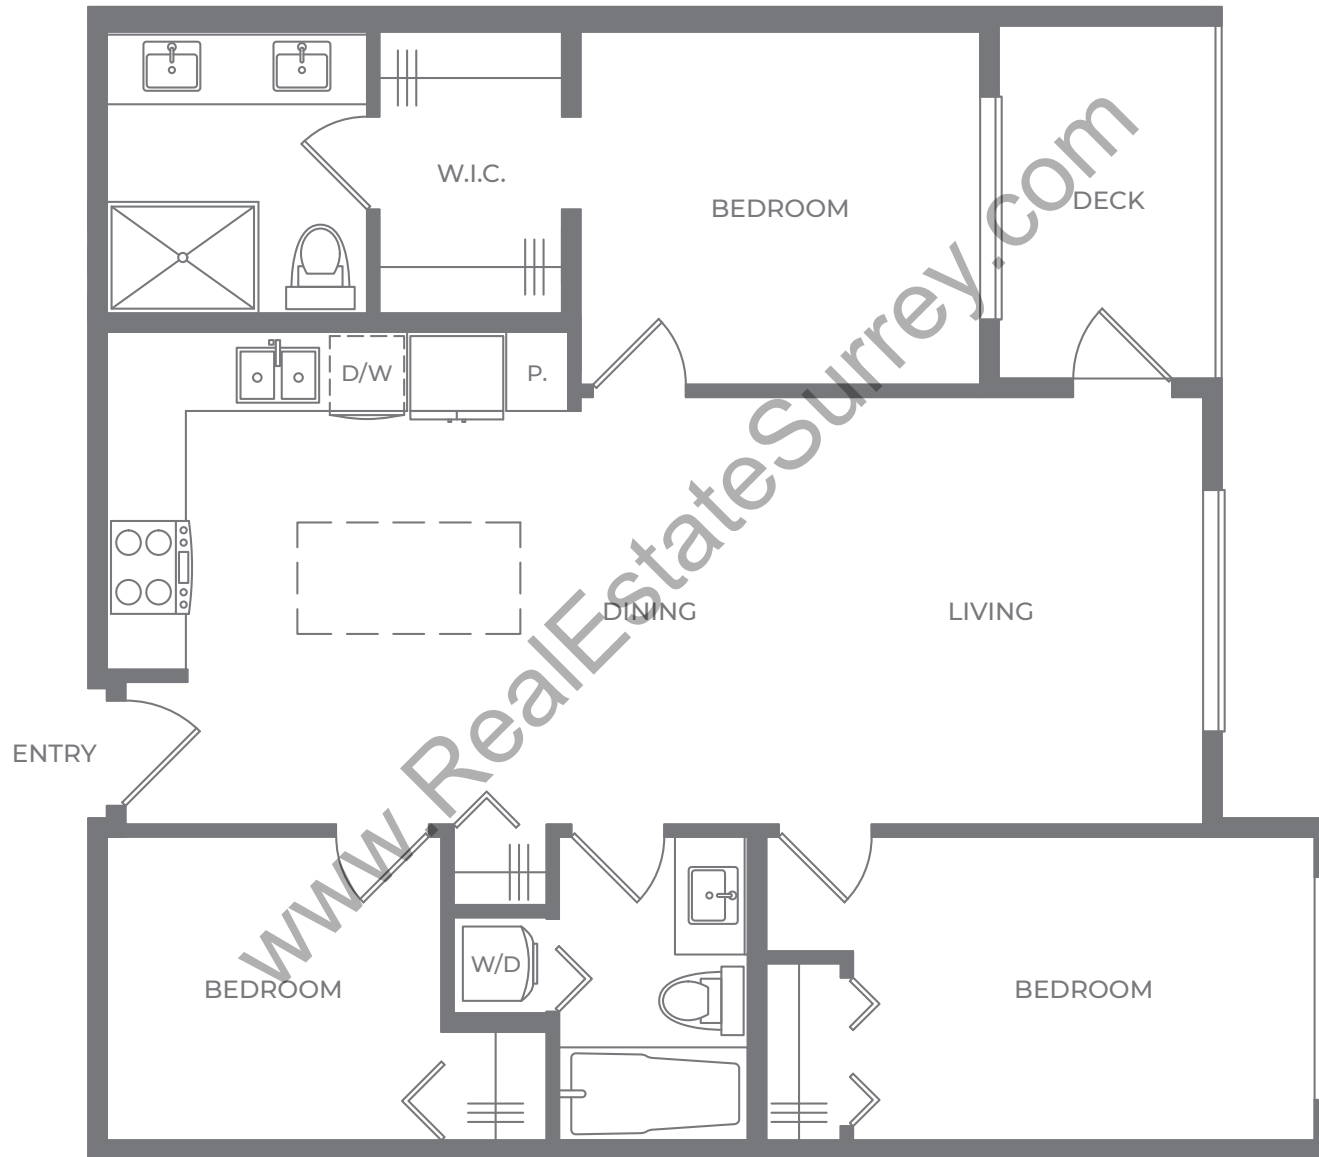

Z1

3 Bedroom (Jr)

TOTAL SQ FT 944

INTERIOR SQ FT 890

DECK SQ FT 54

BUILDING 6

FLEETWOOD VILLAGE 2

Z2

3 Bedroom

TOTAL SQ FT 1,084

INTERIOR SQ FT 1,039

DECK SQ FT 45

BUILDING 6

FLEETWOOD VILLAGE 2