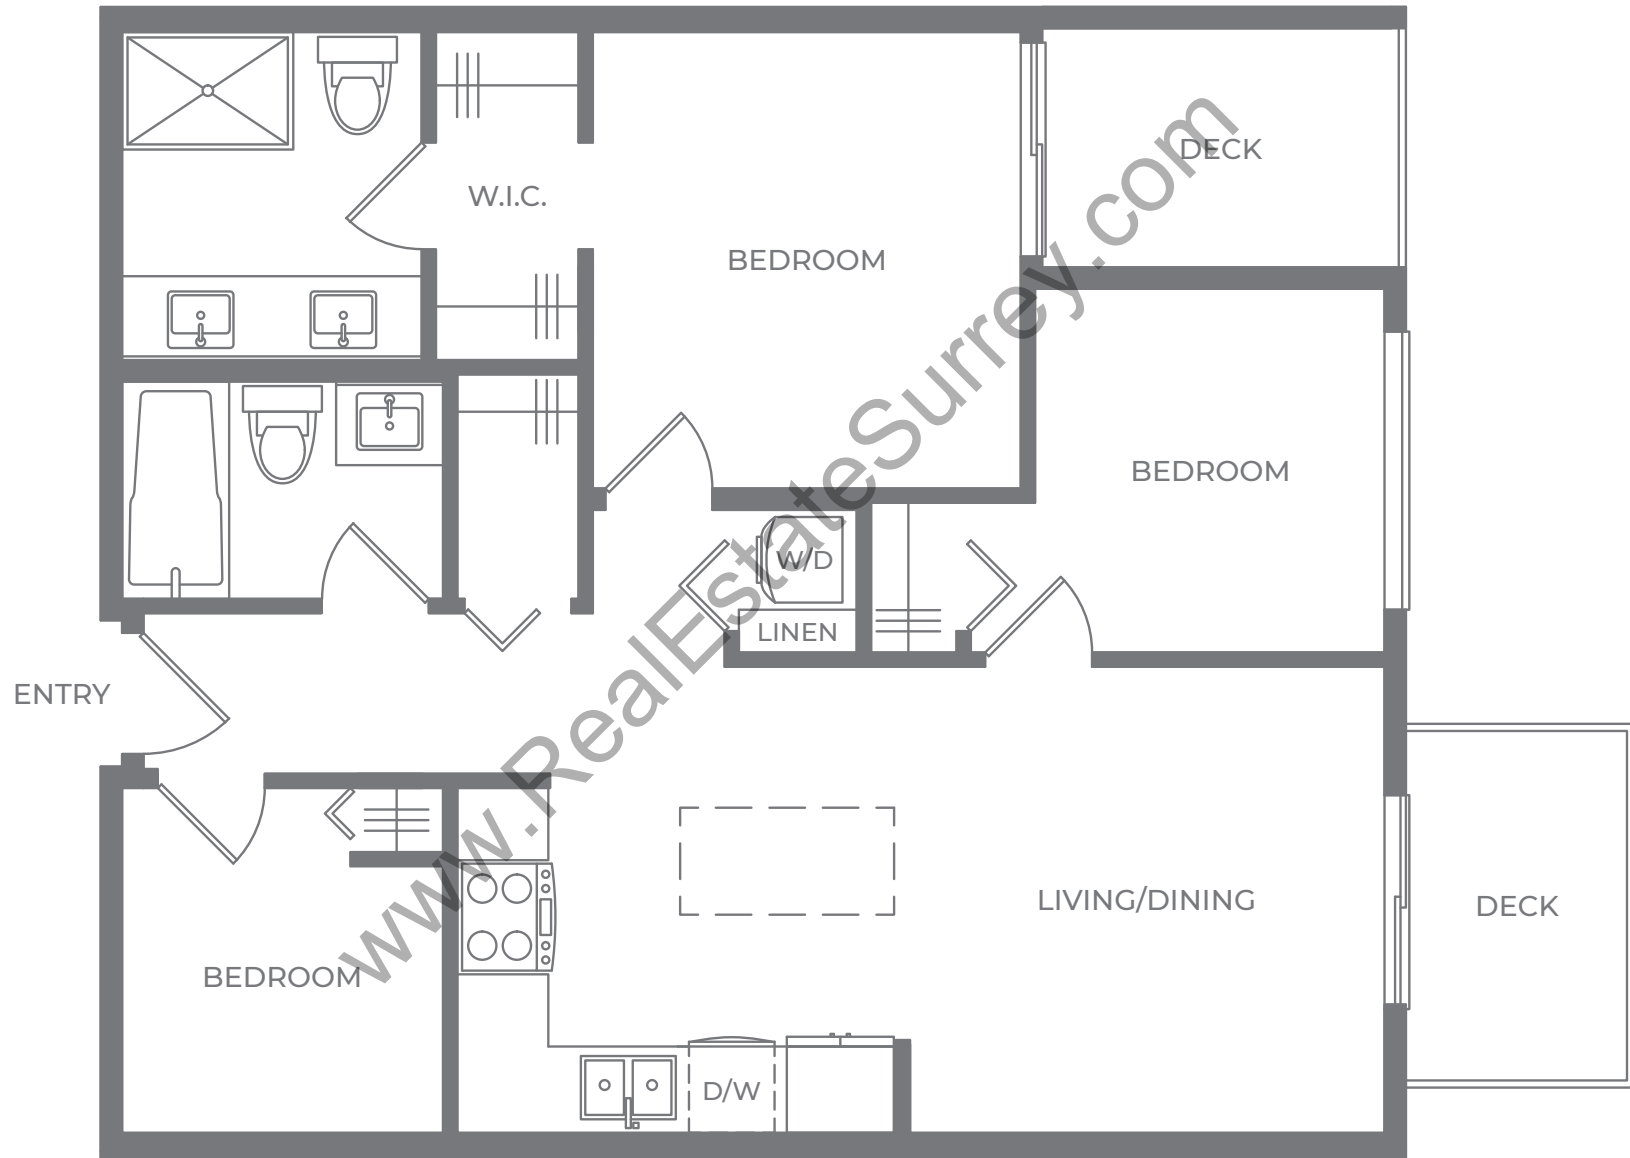

BUILDING 6

FLEETWOOD VILLAGE 2

3 Bedroom (Jr)

TOTAL SQ FT 837

INTERIOR SQ FT 750

DECK SQ FT 87

BUILDING 6

FLEETWOOD VILLAGE 2

Z1

3 Bedroom (Jr)

TOTAL SQ FT 944

INTERIOR SQ FT 890

DECK SQ FT 54

BUILDING 6

FLEETWOOD VILLAGE 2

Z2