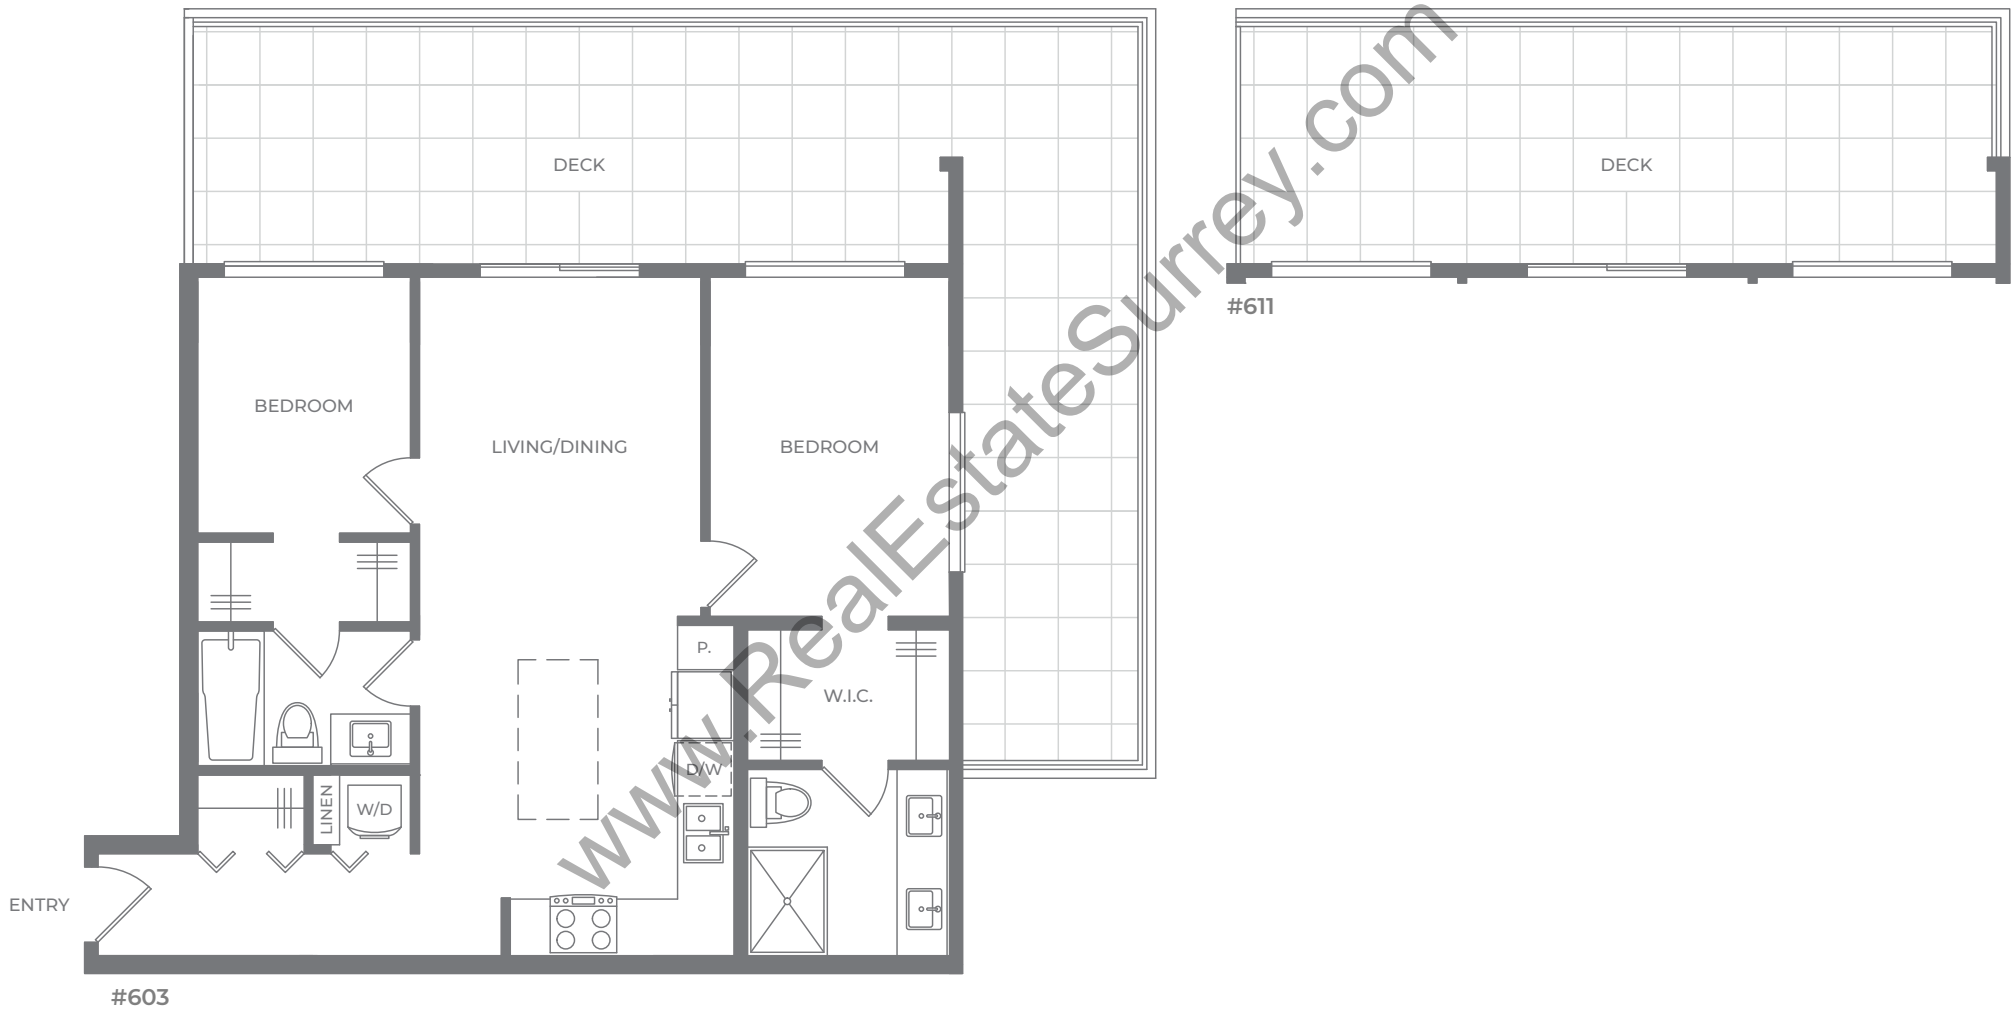

T2

2 Bedroom

TOTAL SQ FT 1,047-1,251

INTERIOR SQ FT 782

DECK SQ FT 265-469

BUILDING 6

FLEETWOOD VILLAGE 2

2 Bedroom (Jr)

TOTAL SQ FT 659

INTERIOR SQ FT 605

DECK SQ FT 54

BUILDING 6

FLEETWOOD VILLAGE 2

W1f

1 Bedroom + Flex

TOTAL SQ FT 630

INTERIOR SQ FT 576

DECK SQ FT 54

BUILDING 6

FLEETWOOD VILLAGE 2

W4*

1 Bedroom

TOTAL SQ FT 644

INTERIOR SQ FT 527

PATIO SQ FT 117

BUILDING 6

FLEETWOOD VILLAGE 2

X3

2 Bedroom

TOTAL SQ FT 814

INTERIOR SQ FT 764

DECK SQ FT 50