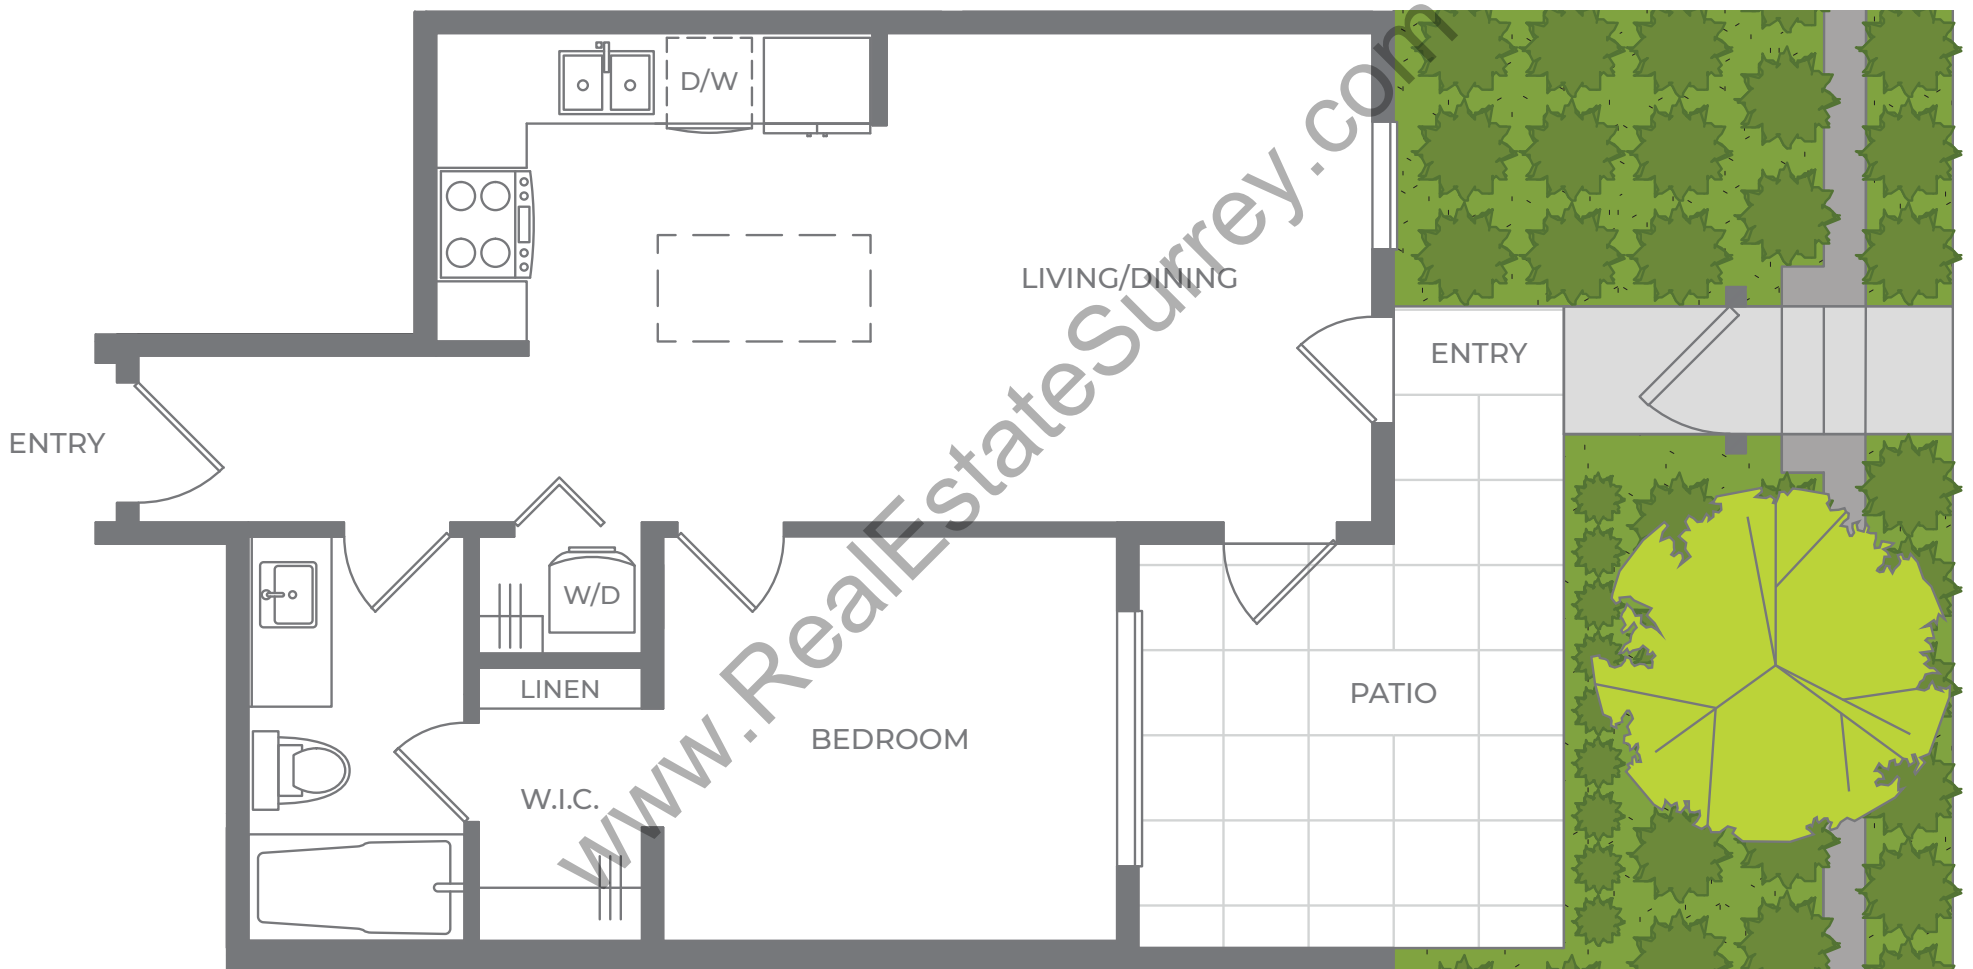

TOTAL SQ FT 659

INTERIOR SQ FT 605

DECK SQ FT 54

BUILDING 6

FLEETWOOD VILLAGE 2

W1f

1 Bedroom + Flex

TOTAL SQ FT 630

INTERIOR SQ FT 576

DECK SQ FT 54

BUILDING 6

FLEETWOOD VILLAGE 2

W4*

1 Bedroom

TOTAL SQ FT 644

INTERIOR SQ FT 527

PATIO SQ FT 117

BUILDING 6

FLEETWOOD VILLAGE 2

X3

2 Bedroom

TOTAL SQ FT 814

INTERIOR SQ FT 764

DECK SQ FT 50