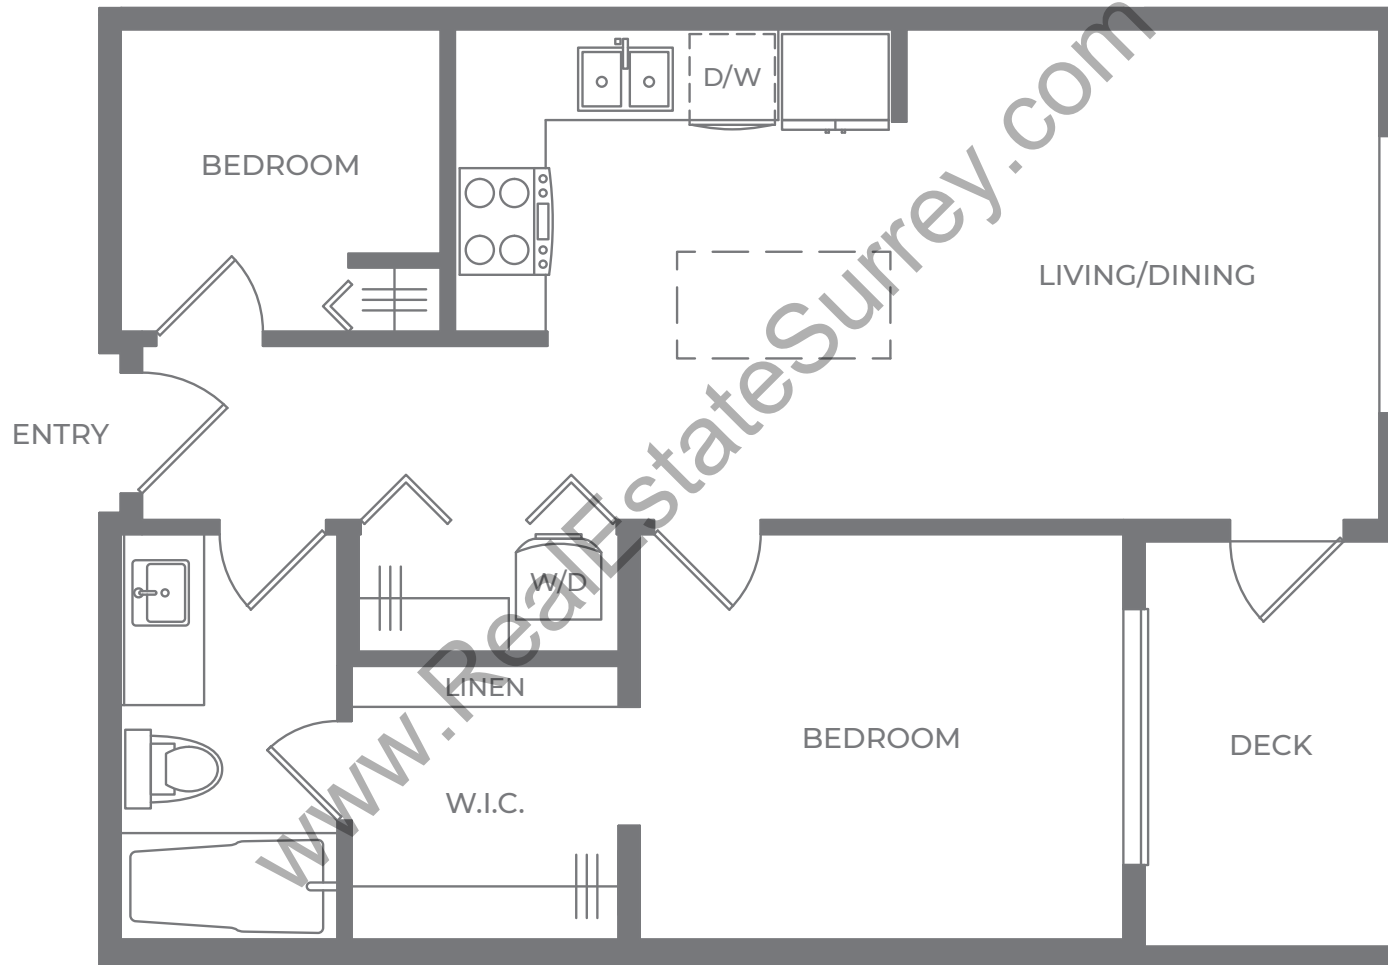

T2

2 Bedroom

TOTAL SQ FT 1,047-1,251

INTERIOR SQ FT 782

DECK SQ FT 265-469

BUILDING 6

FLEETWOOD VILLAGE 2

2 Bedroom (Jr)

TOTAL SQ FT 659

INTERIOR SQ FT 605

DECK SQ FT 54

BUILDING 6

FLEETWOOD VILLAGE 2

W1f

1 Bedroom + Flex

TOTAL SQ FT 630

INTERIOR SQ FT 576

DECK SQ FT 54

BUILDING 6

FLEETWOOD VILLAGE 2

W4*

1 Bedroom

TOTAL SQ FT 644

INTERIOR SQ FT 527

PATIO SQ FT 117

BUILDING 6

FLEETWOOD VILLAGE 2

X3

2 Bedroom

TOTAL SQ FT 814

INTERIOR SQ FT 764

DECK SQ FT 50