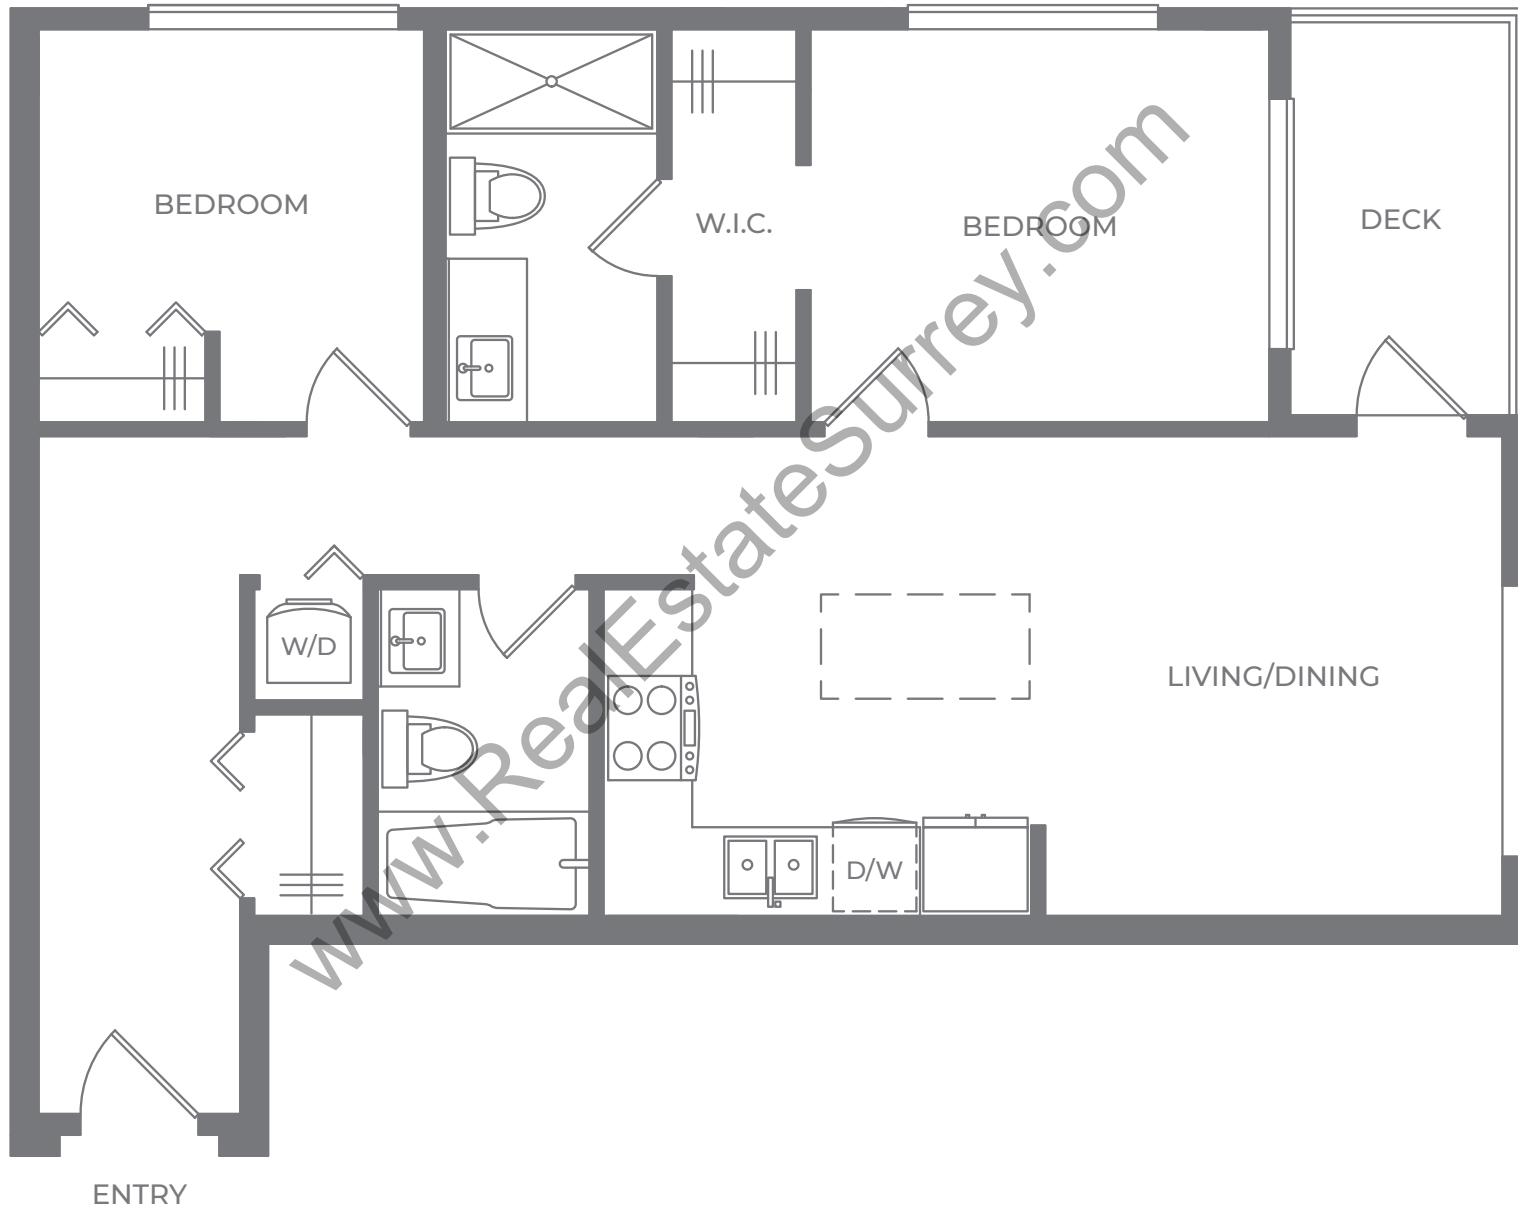

X3

2 Bedroom

TOTAL SQ FT 814

INTERIOR SQ FT 764

DECK SQ FT 50

BUILDING 6

FLEETWOOD VILLAGE 2