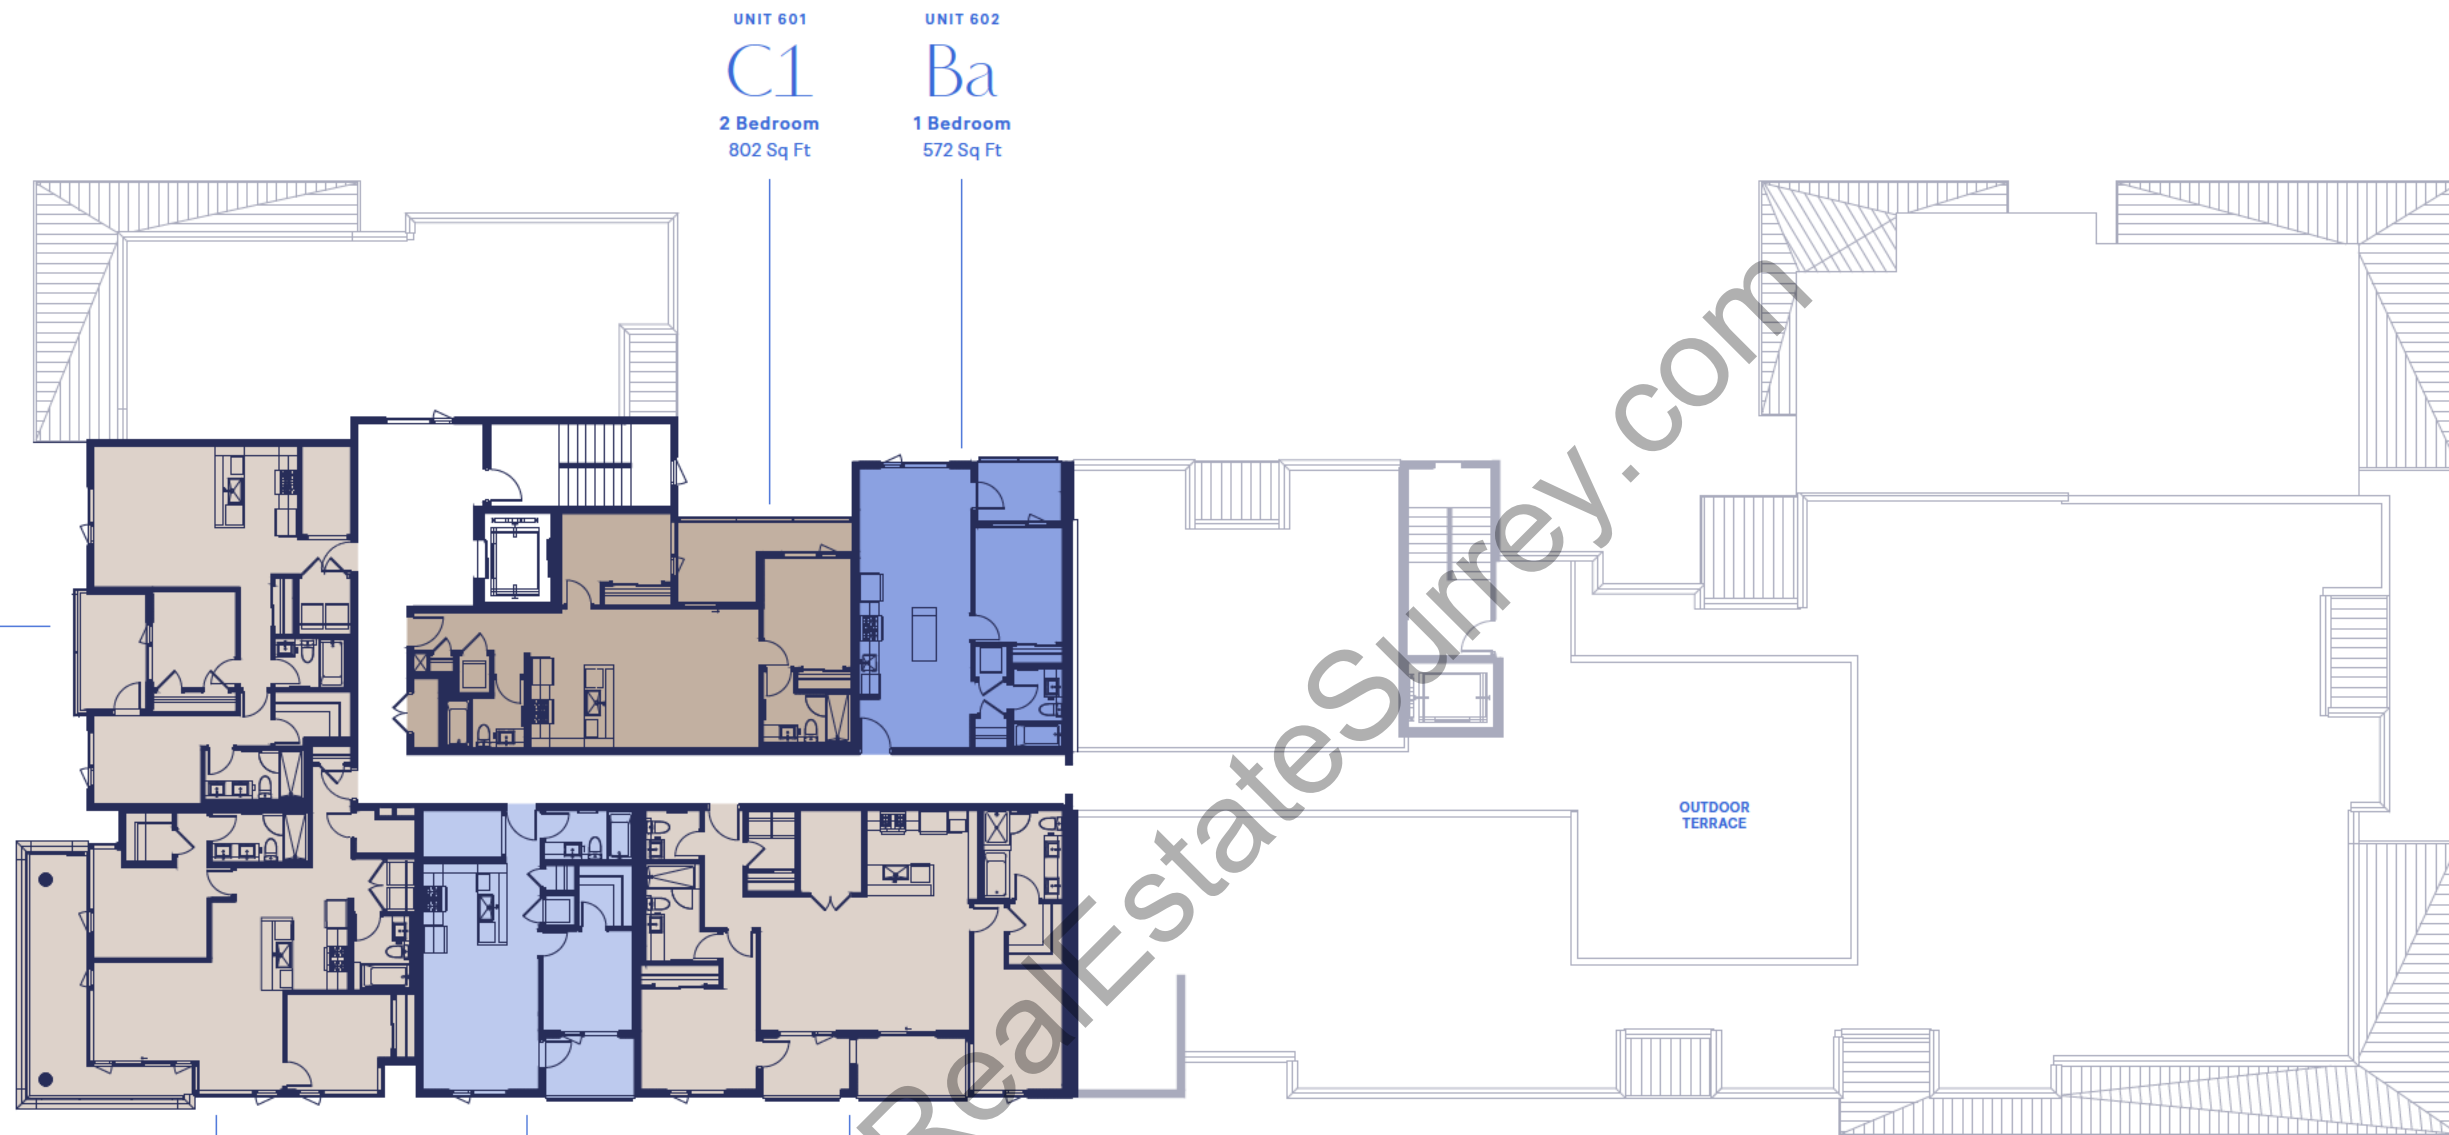

6
5
4
3
2
1

Building 1 | Floorplate

THIRD FLOOR

6
5
4
3
2

Building 1 | Floorplate

FOURTH FLOOR

Building 1 | Floorplate

FIFTH FLOOR

6
5
4
3
2
1

UNIT 601
C1
 2 Bedroom
 802 Sq Ft

UNIT 602
Ba
 1 Bedroom
 572 Sq Ft

UNIT 606
D
 2 Bedroom + Den
 900 Sq Ft

UNIT 605
C4
 2 Bedroom + Den
 950 Sq Ft

UNIT 604
B1
 1 Bedroom + Den
 590 Sq Ft

UNIT 603
D8
 2 Bedroom + Den
 1,150 Sq Ft

FIRST FLOOR

5
4
3
2
1

Building 2 | Floorplate

SECOND FLOOR

5
4
3
2
1

Building 2 | Floorplate

THIRD FLOOR

5
4
3
2
1

Building 2 | Floorplate

FOURTH FLOOR

5
4
3
2
1

Building 2 | Floorplate

FIFTH FLOOR

5
4
3
2
1