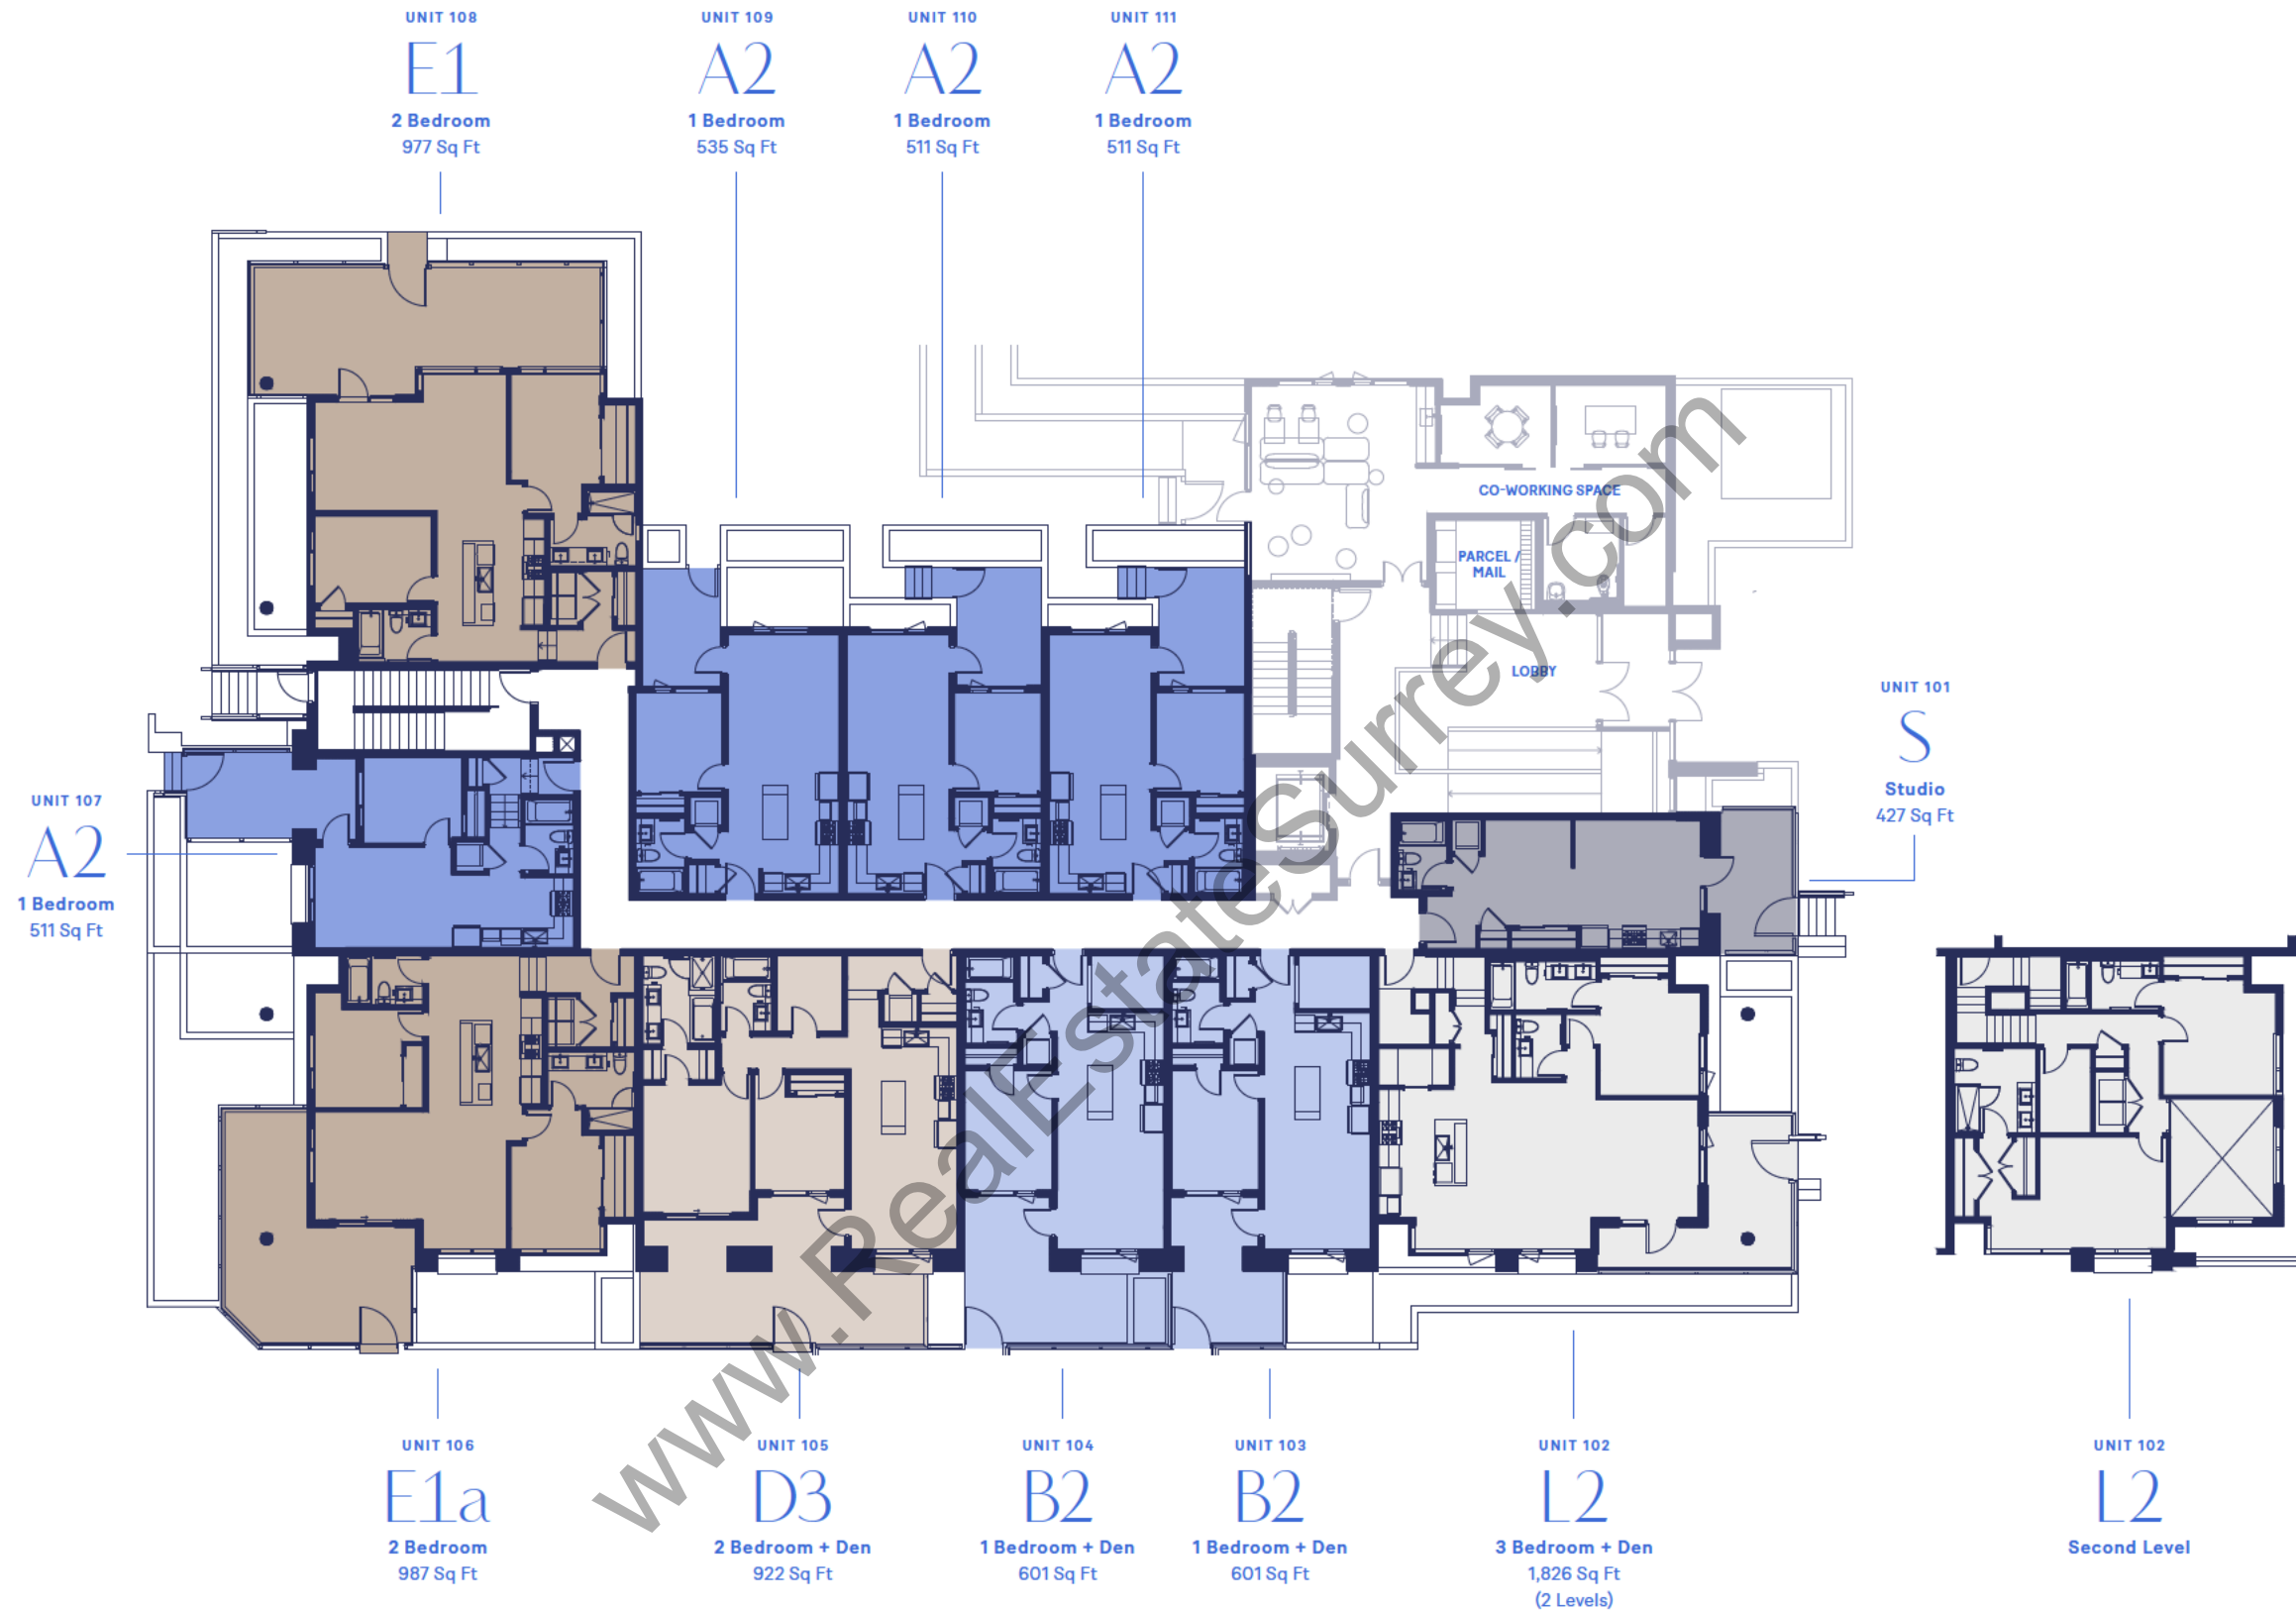

6
5
4
3
2
1

UNIT 601
C1
 2 Bedroom
 802 Sq Ft

UNIT 602
Ba
 1 Bedroom
 572 Sq Ft

UNIT 606
D
 2 Bedroom + Den
 900 Sq Ft

UNIT 605
C4
 2 Bedroom + Den
 950 Sq Ft

UNIT 604
B1
 1 Bedroom + Den
 590 Sq Ft

UNIT 603
D8
 2 Bedroom + Den
 1,150 Sq Ft

OUTDOOR
 TERRACE

Building 1 | Floorplate

SIXTH FLOOR

6
5
4
3
2
1

Building 2

FLOORPLATES

www.RealEstateSurrey.com

Building 2 | Floorplate

FIRST FLOOR

5
4
3
2
1

Building 2 | Floorplate

SECOND FLOOR

5
4
3
2
1

Building 2 | Floorplate

THIRD FLOOR

5
4
3
2
1

Building 2 | Floorplate

FOURTH FLOOR

5
4
3
2
1

Building 2 | Floorplate

FIFTH FLOOR

5
4
3
2
1