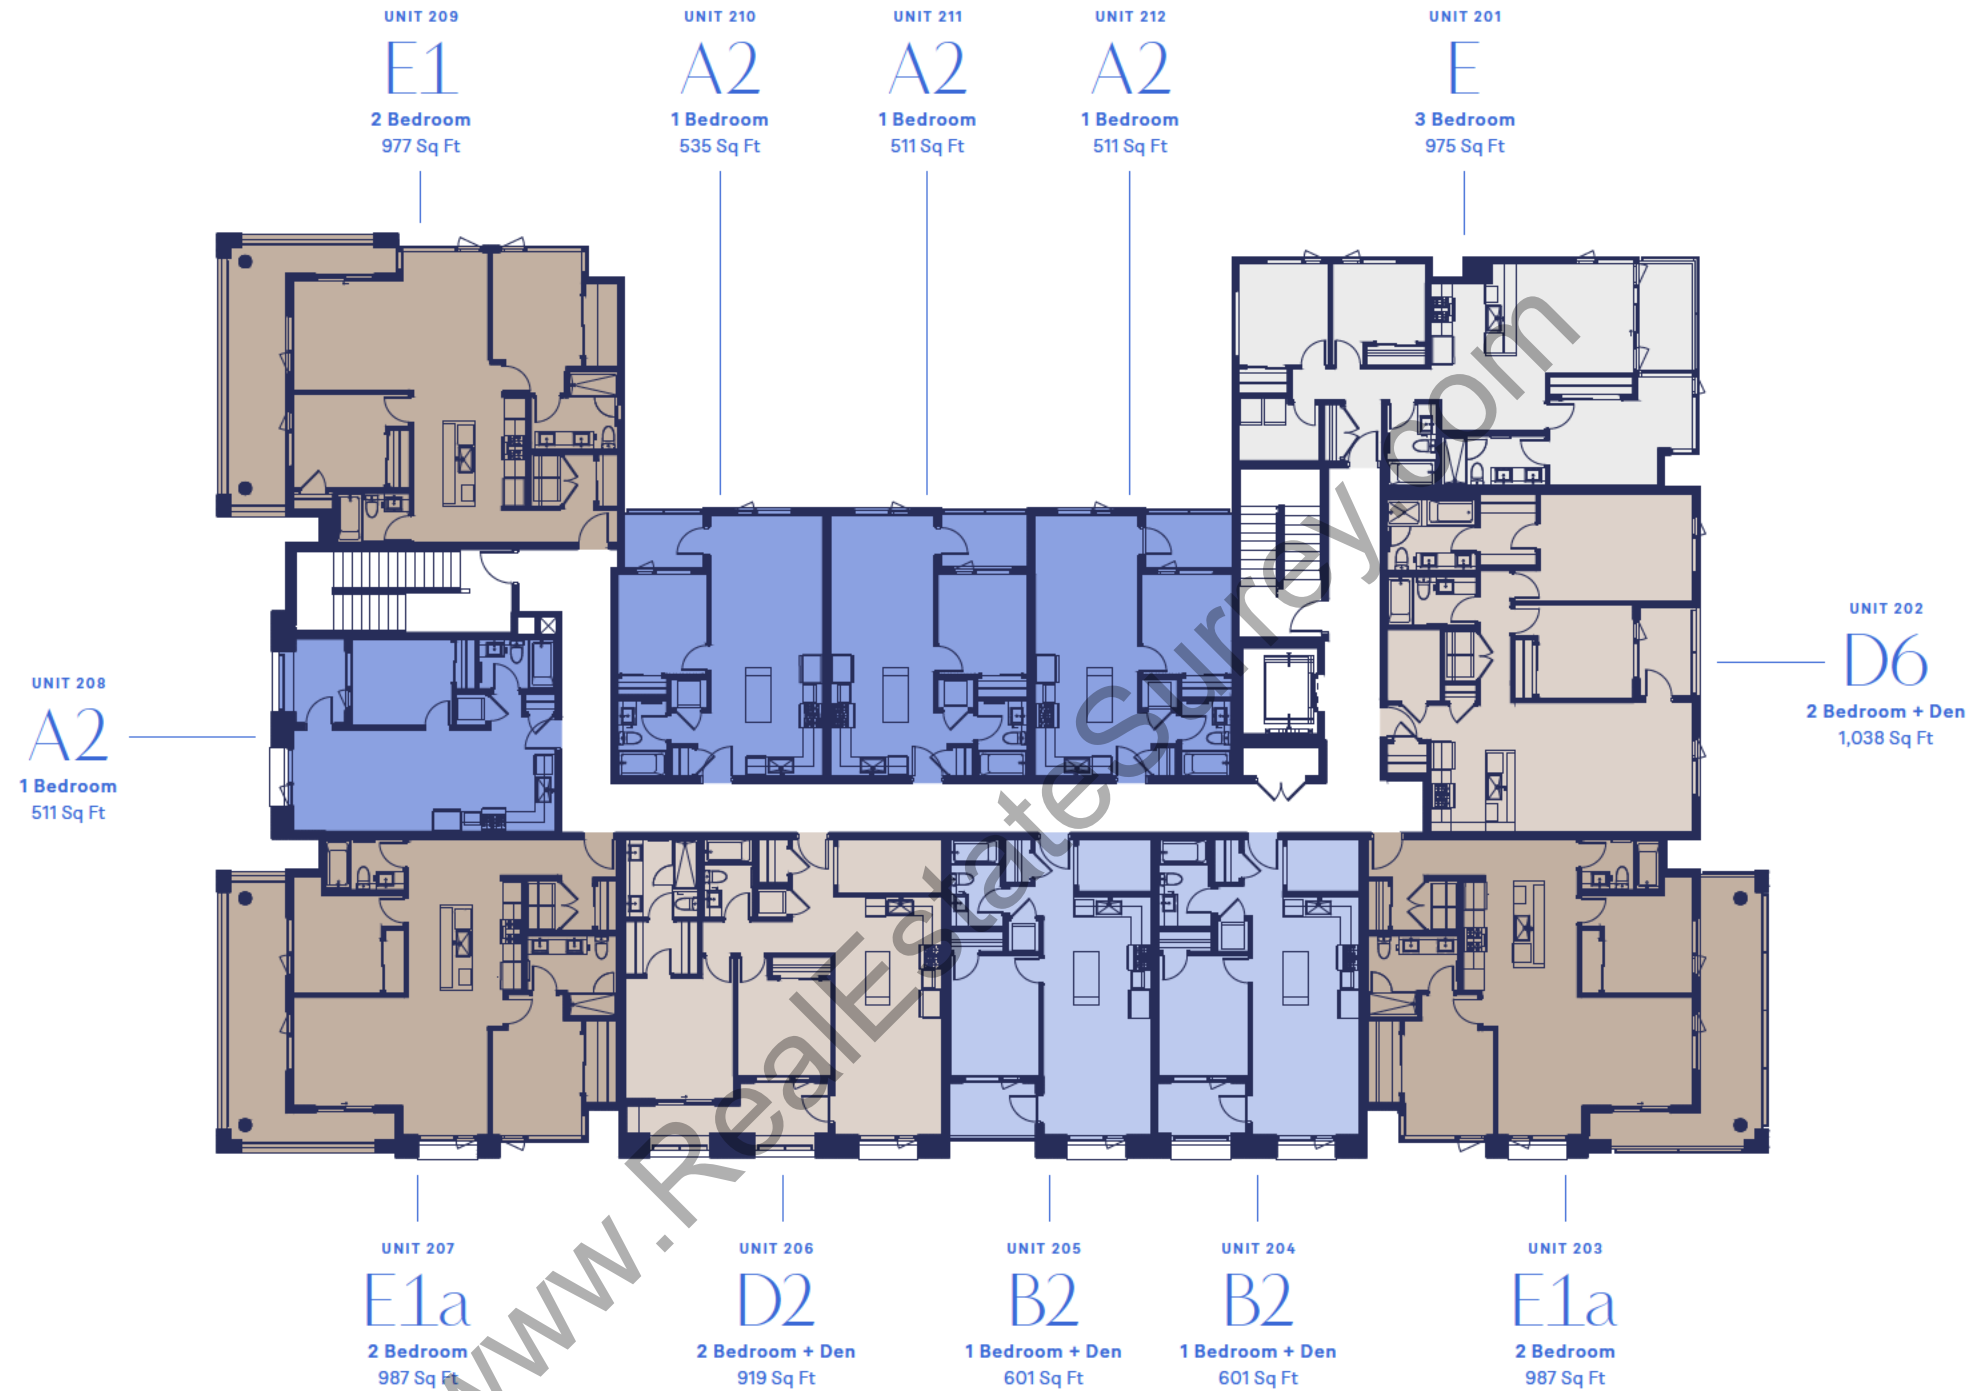

6
5
4
3
2
1

Building 1 | Floorplate

THIRD FLOOR

6
5
4
3
2

Building 1 | Floorplate

FOURTH FLOOR

Building 1 | Floorplate

FIFTH FLOOR

6
5
4
3
2
1

UNIT 601
C1
 2 Bedroom
 802 Sq Ft

UNIT 602
Ba
 1 Bedroom
 572 Sq Ft

UNIT 606
D
 2 Bedroom + Den
 900 Sq Ft

UNIT 605
C4
 2 Bedroom + Den
 950 Sq Ft

UNIT 604
B1
 1 Bedroom + Den
 590 Sq Ft

UNIT 603
D8
 2 Bedroom + Den
 1,150 Sq Ft

FIRST FLOOR

5
4
3
2
1

Building 2 | Floorplate

SECOND FLOOR

5
4
3
2
1

Building 2 | Floorplate

THIRD FLOOR

5
4
3
2
1

Building 2 | Floorplate

FOURTH FLOOR

5
4
3
2
1

Building 2 | Floorplate

FIFTH FLOOR

5
4
3
2
1