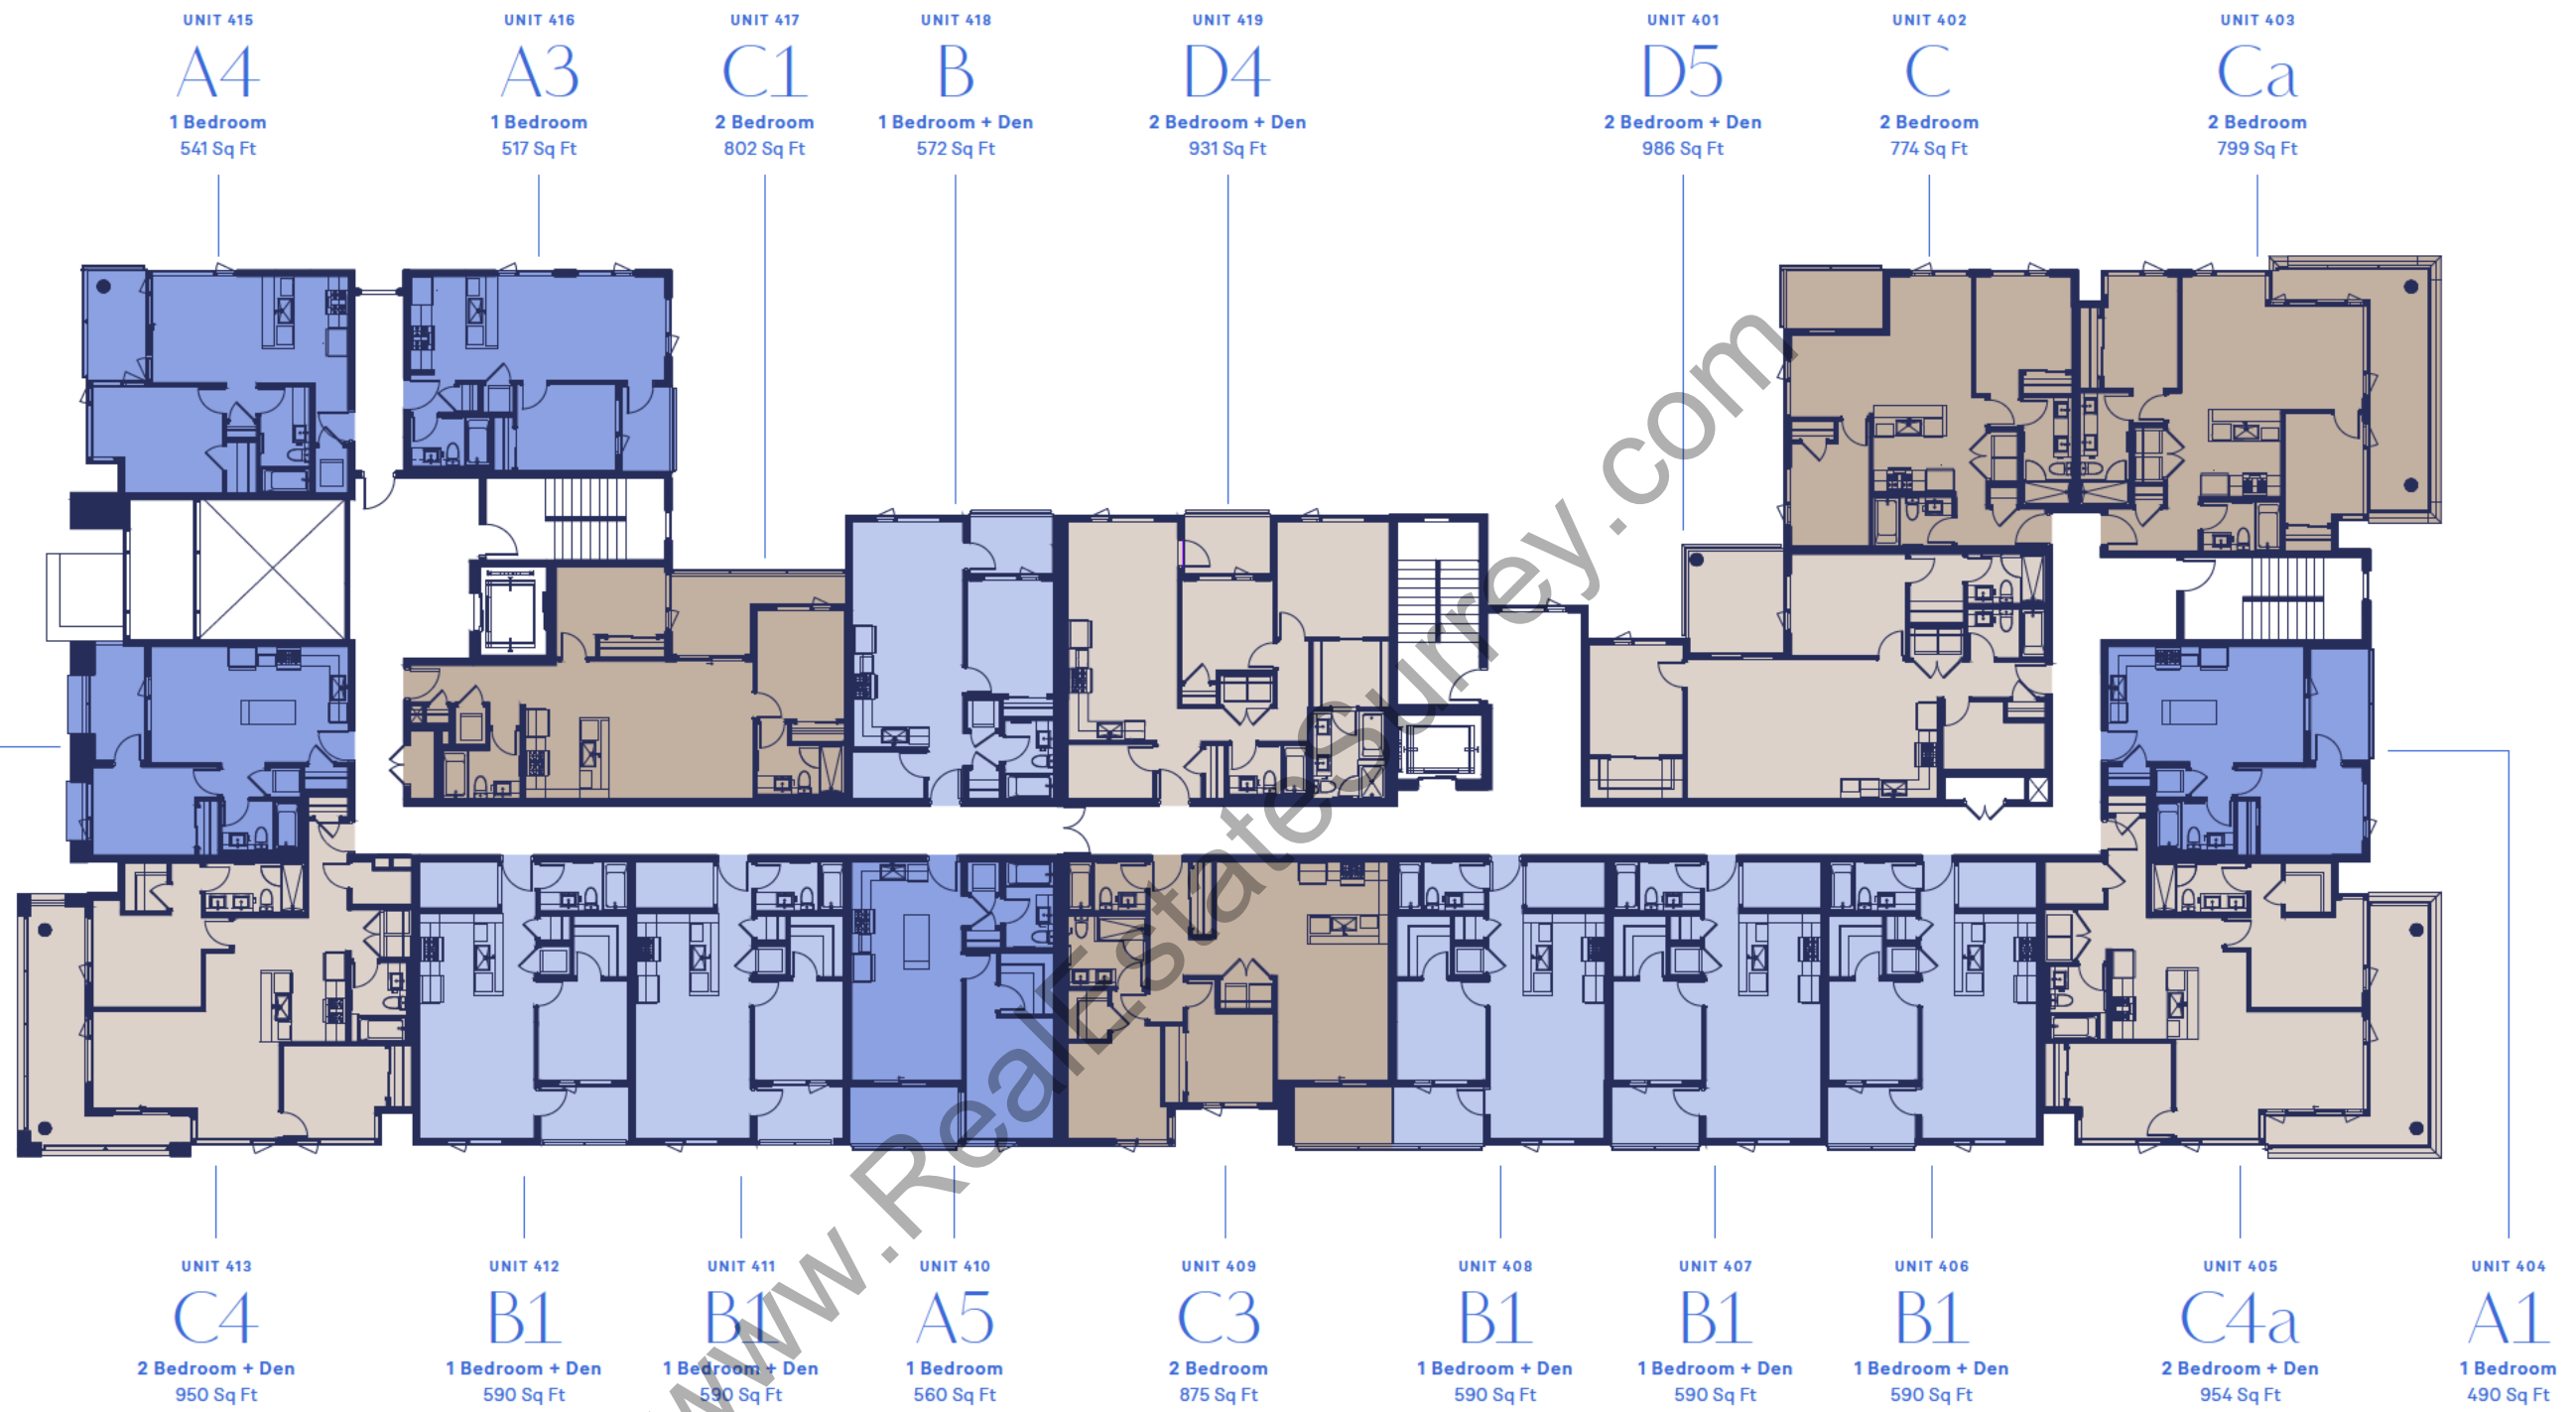

6
5
4
3
2
1

Building 1 | Floorplate

THIRD FLOOR

6
5
4
3
2

Building 1 | Floorplate

FOURTH FLOOR

Building 1 | Floorplate

FIFTH FLOOR

6
5
4
3
2
1

UNIT 601
C1
 2 Bedroom
 802 Sq Ft

UNIT 602
Ba
 1 Bedroom
 572 Sq Ft

UNIT 606
D
 2 Bedroom + Den
 900 Sq Ft

UNIT 605
C4
 2 Bedroom + Den
 950 Sq Ft

UNIT 604
B1
 1 Bedroom + Den
 590 Sq Ft

UNIT 603
D8
 2 Bedroom + Den
 1,150 Sq Ft

FIRST FLOOR

5
4
3
2
1

Building 2 | Floorplate

SECOND FLOOR

5
4
3
2
1

Building 2 | Floorplate

THIRD FLOOR

5
4
3
2
1

Building 2 | Floorplate

FOURTH FLOOR

5
4
3
2
1

Building 2 | Floorplate

FIFTH FLOOR

5
4
3
2
1