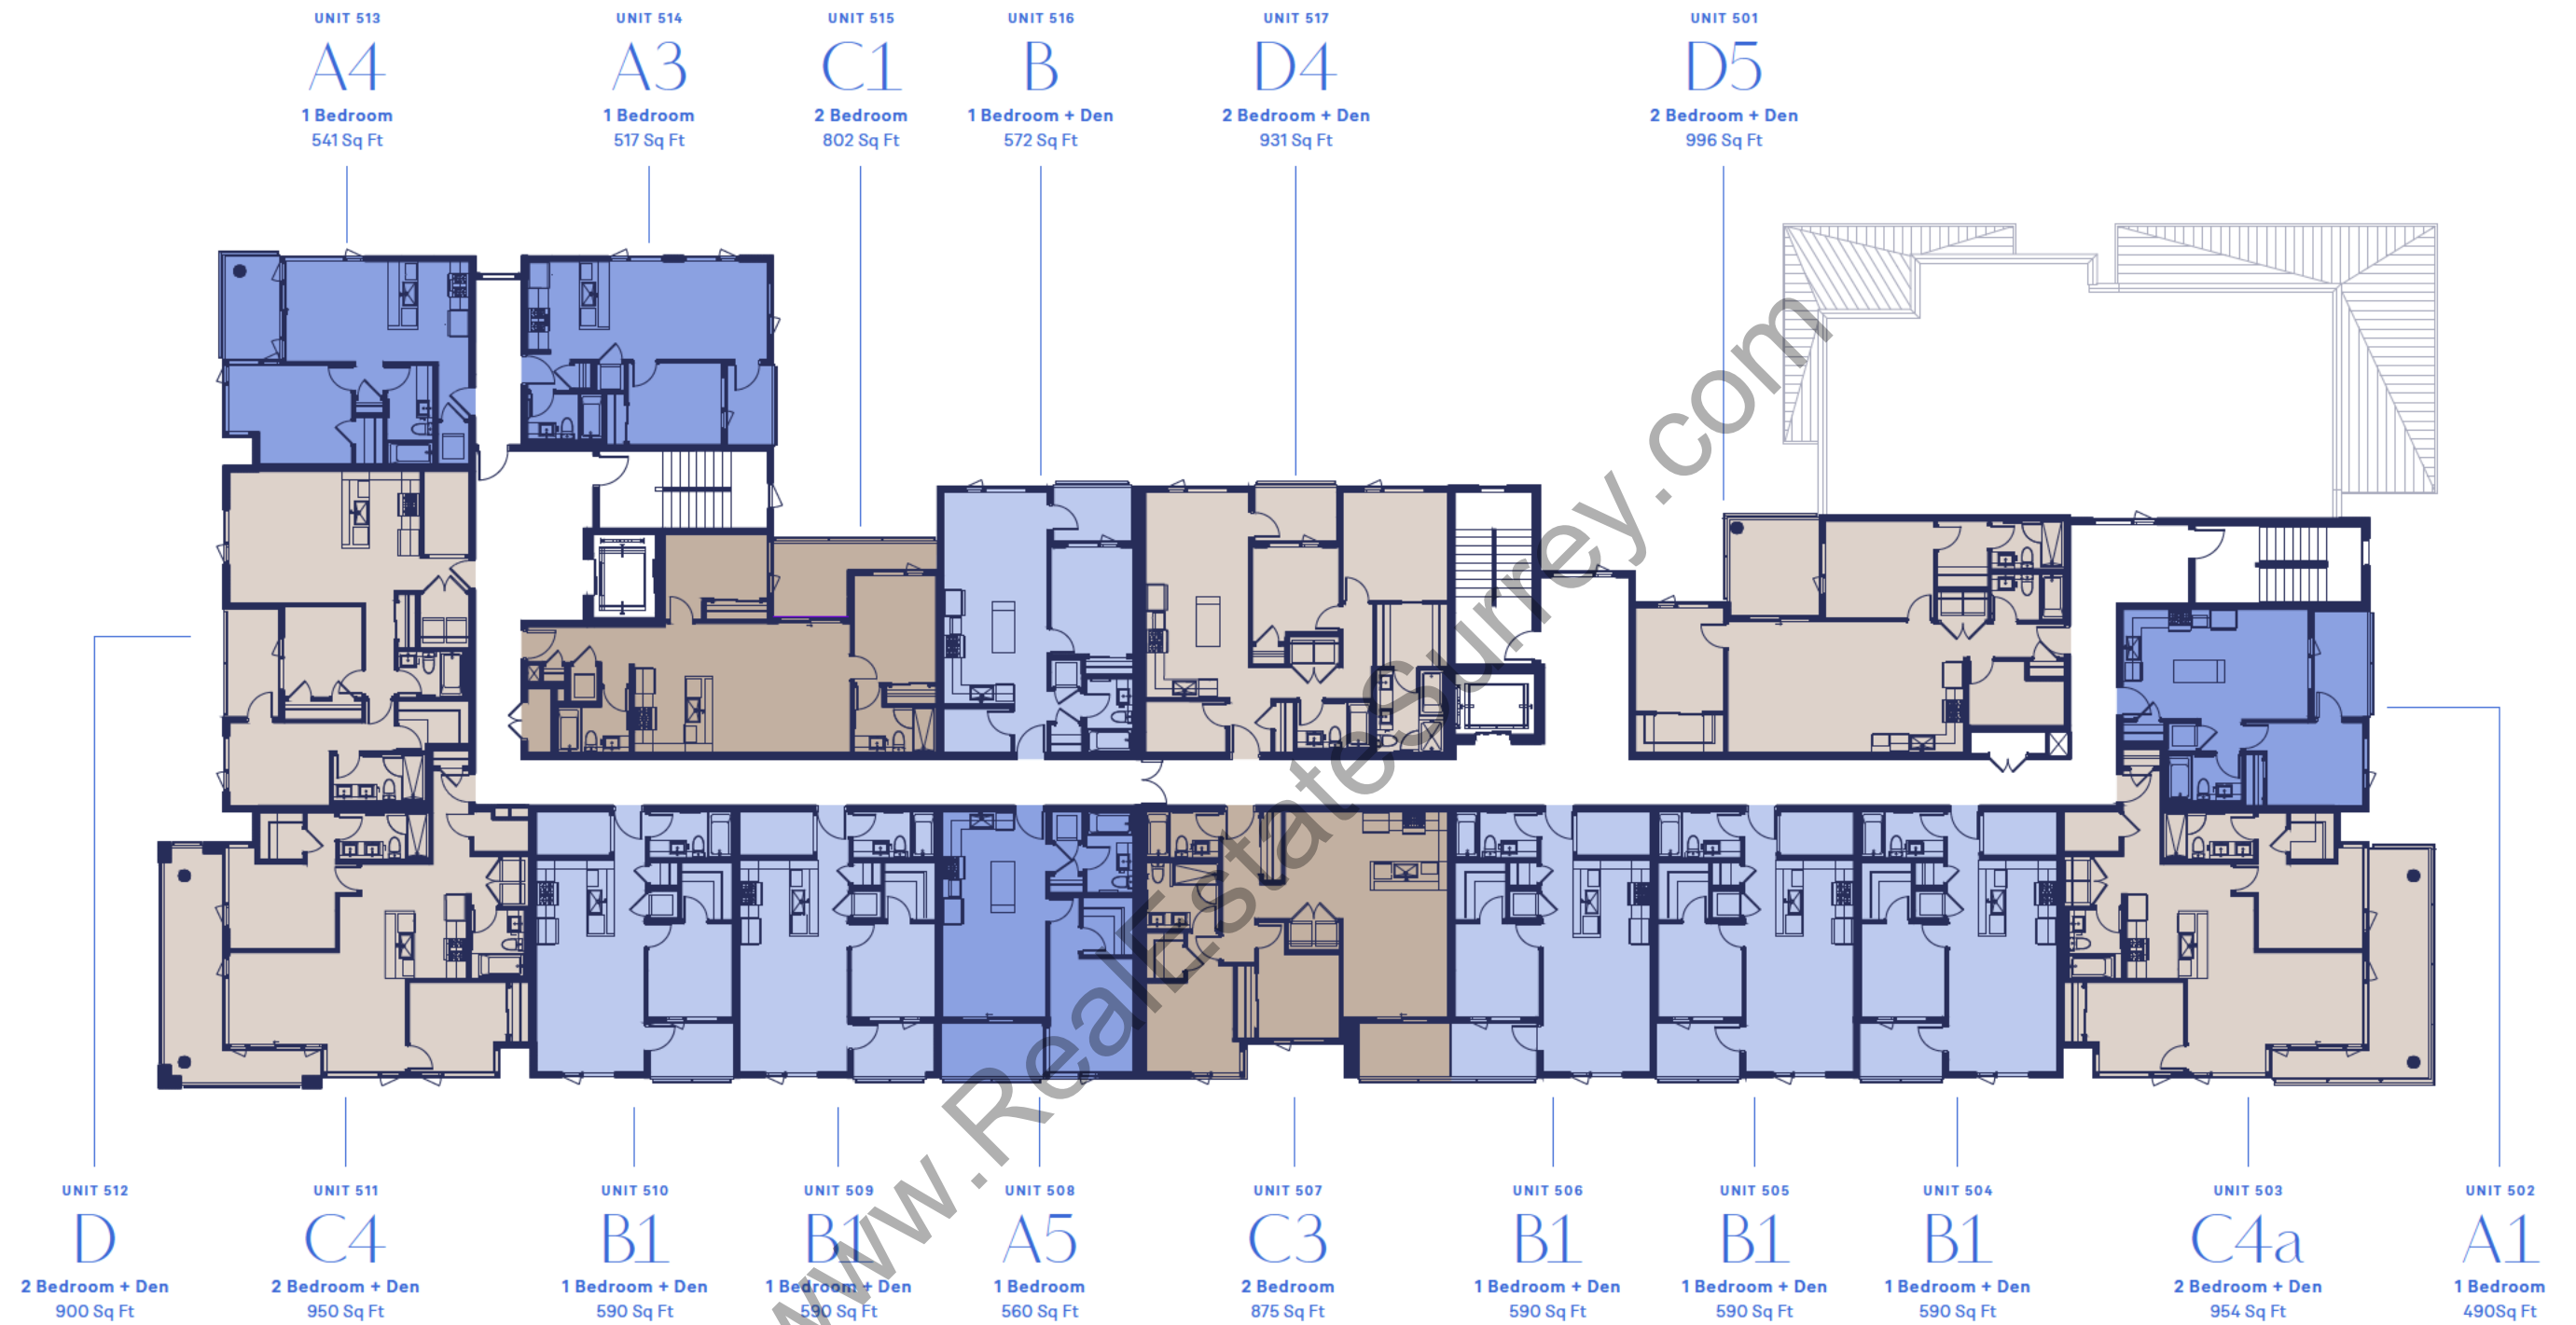

6
5
4
3
2
1

Building 1 | Floorplate

THIRD FLOOR

6
5
4
3
2

Building 1 | Floorplate

FOURTH FLOOR

Building 1 | Floorplate

FIFTH FLOOR

6
5
4
3
2
1

UNIT 601
C1
 2 Bedroom
 802 Sq Ft

UNIT 602
Ba
 1 Bedroom
 572 Sq Ft

UNIT 606
D
 2 Bedroom + Den
 900 Sq Ft

UNIT 605
C4
 2 Bedroom + Den
 950 Sq Ft

UNIT 604
B1
 1 Bedroom + Den
 590 Sq Ft

UNIT 603
D8
 2 Bedroom + Den
 1,150 Sq Ft

FIRST FLOOR

5
4
3
2
1

Building 2 | Floorplate

SECOND FLOOR

5
4
3
2
1

Building 2 | Floorplate

THIRD FLOOR

5
4
3
2
1

Building 2 | Floorplate

FOURTH FLOOR

5
4
3
2
1

Building 2 | Floorplate

FIFTH FLOOR

5
4
3
2
1