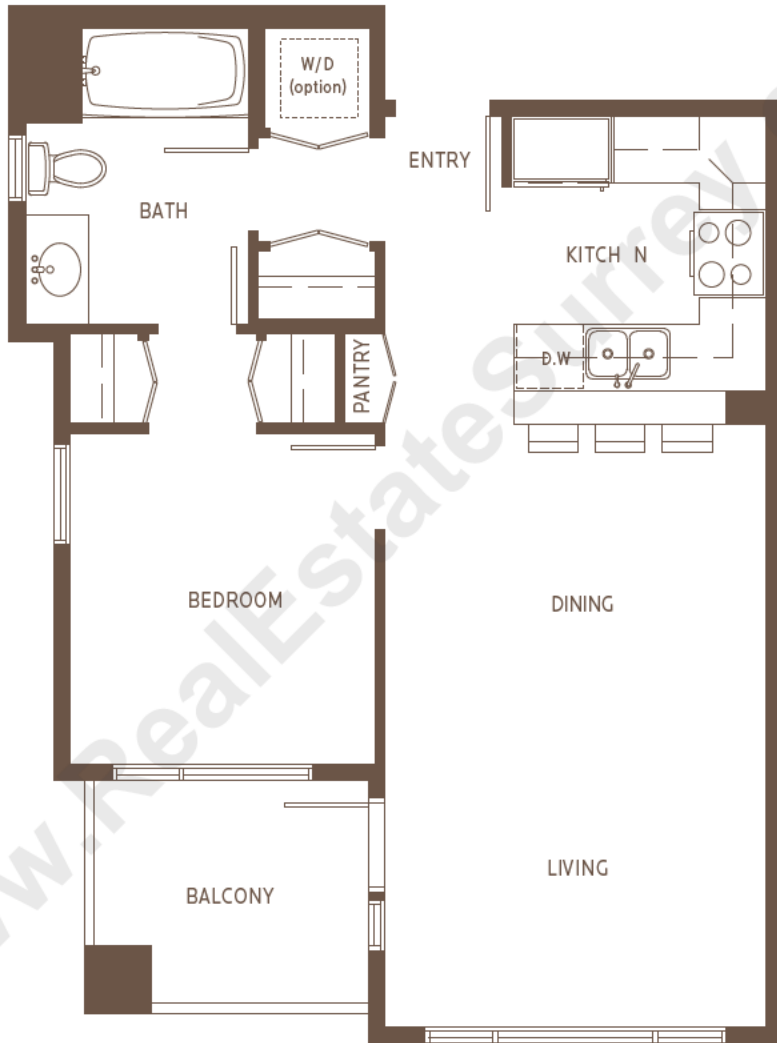

## SUITE A1 1 BEDROOM 554 SF

UNITS: 105, 108, 112-116, 206, 209,  
213-217, 306, 309, 313-317, 406, 409,  
413-417

Level 1

Level 2-3

Level 4

Dimensions, sizes, specifications, layouts and materials are approximate only and subject to change without notice. E.&O.E.

## SUITE A3 1 BEDROOM 559 SF

UNIT: 104

Dimensions, sizes, specifications, layouts and materials are approximate only and subject to change without notice. E.&O.E.