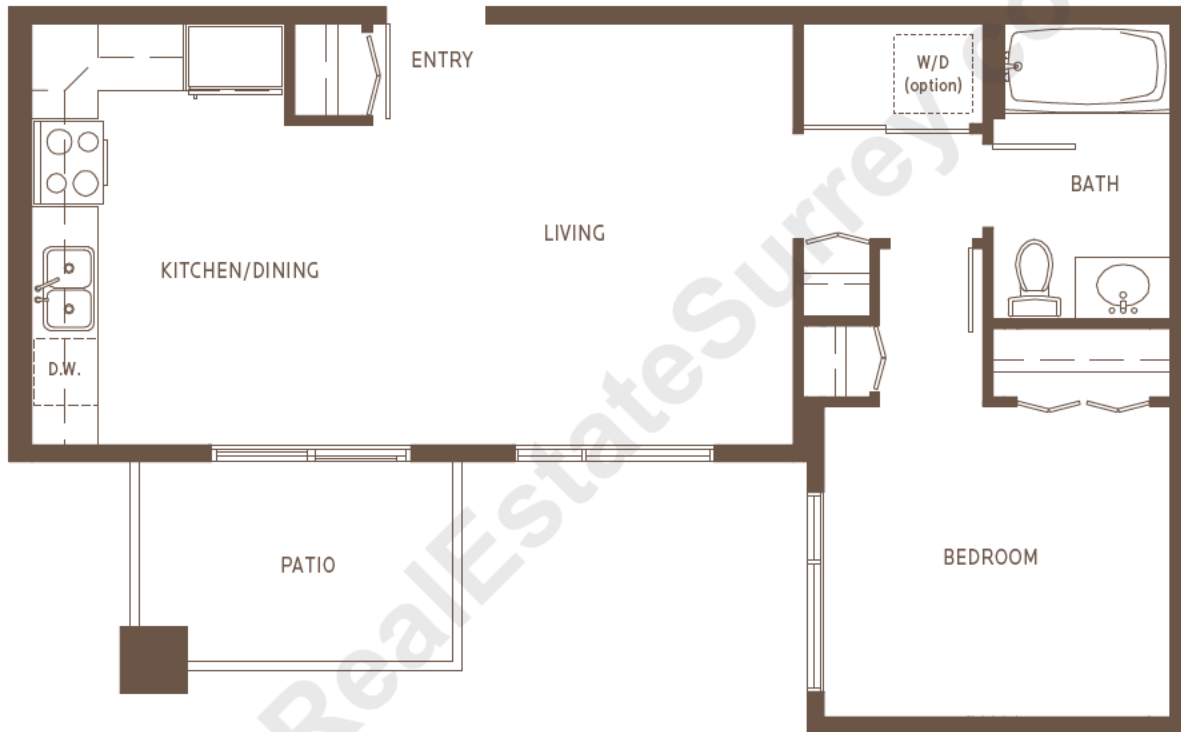

MIRRA

SUITE A3 1 BEDROOM 559 SF

UNIT: 104

Dimensions, sizes, specifications, layouts and materials are approximate only and subject to change without notice. E.&O.E.