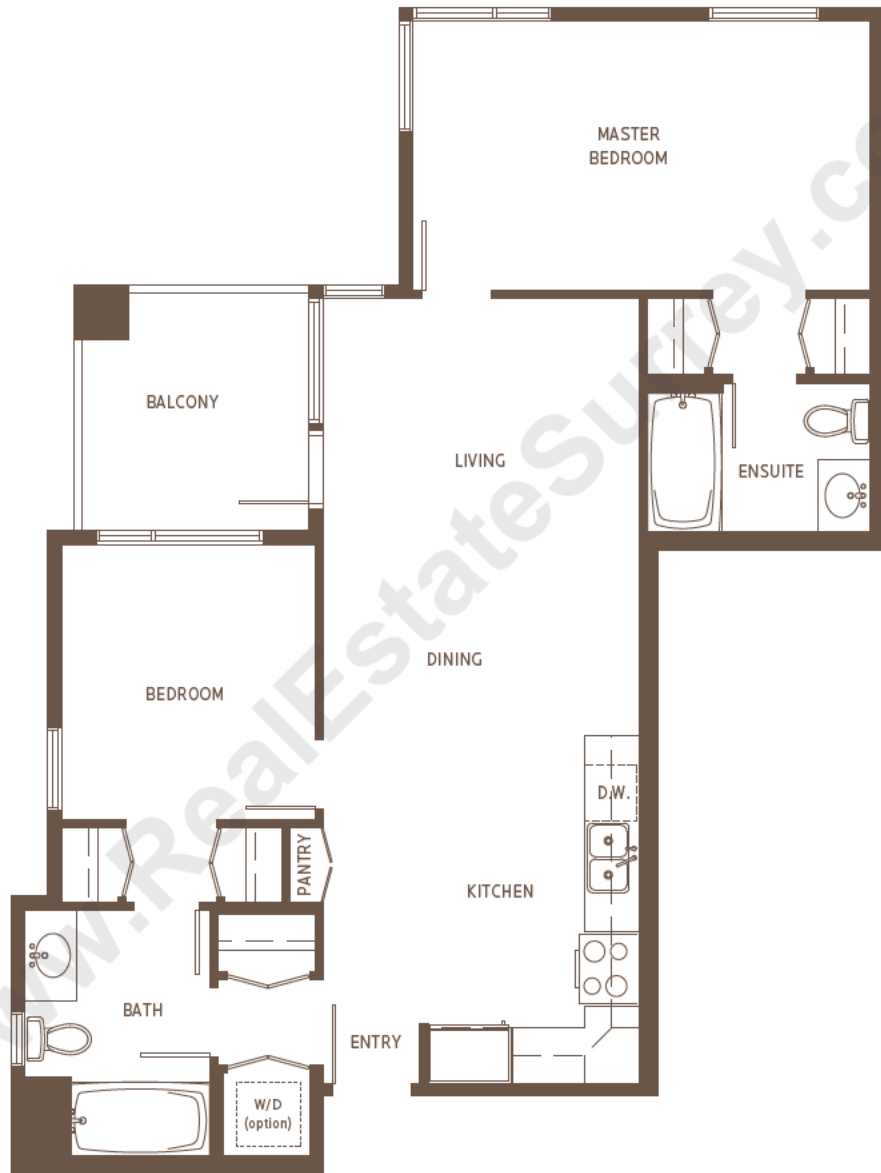

## SUITE B1 1 BEDROOM+DEN 659 SF

UNITS: 101, 106, 107, 202, 207, 208,  
302, 307, 308, 402

Level 1

Level 2-3

Level 4

Dimensions, sizes, specifications, layouts and materials are approximate only and subject to change without notice. E.&O.E.

Level 2-3

Level 4

Dimensions, sizes, specifications, layouts and materials are approximate only and subject to change without notice. E.&O.E.

MIRRA

SUITE B3  
1 BEDROOM+DEN  
774 SF

UNIT: 102

Dimensions, sizes, specifications, layouts and materials are approximate only and subject to change without notice. E.&O.E.