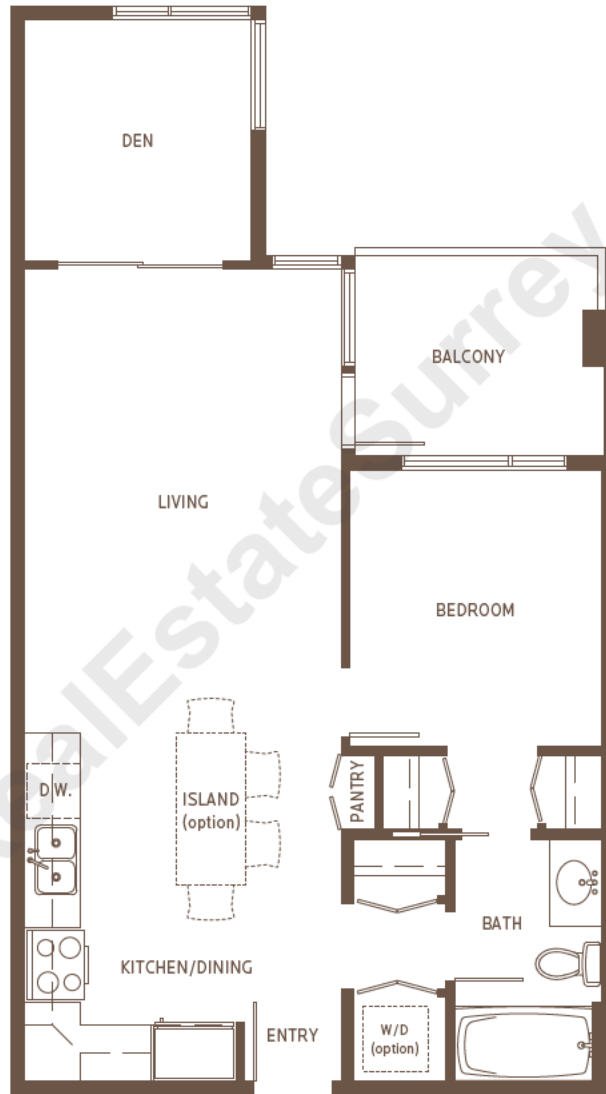

## SUITE A9 1 BEDROOM 621 SF

UNITS: 205, 305, 405

Level 2-3

Level 4

Dimensions, sizes, specifications, layouts and materials are approximate only and subject to change without notice. E.&O.E.

## SUITE B1 1 BEDROOM+DEN 659 SF

UNITS: 101, 106, 107, 202, 207, 208,  
302, 307, 308, 402

Level 1

Level 2-3

Level 4

Dimensions, sizes, specifications, layouts and materials are approximate only and subject to change without notice. E.&O.E.

Level 2-3

Level 4

Dimensions, sizes, specifications, layouts and materials are approximate only and subject to change without notice. E.&O.E.

MIRRA

SUITE B3  
1 BEDROOM+DEN  
774 SF

UNIT: 102

Dimensions, sizes, specifications, layouts and materials are approximate only and subject to change without notice. E.&O.E.