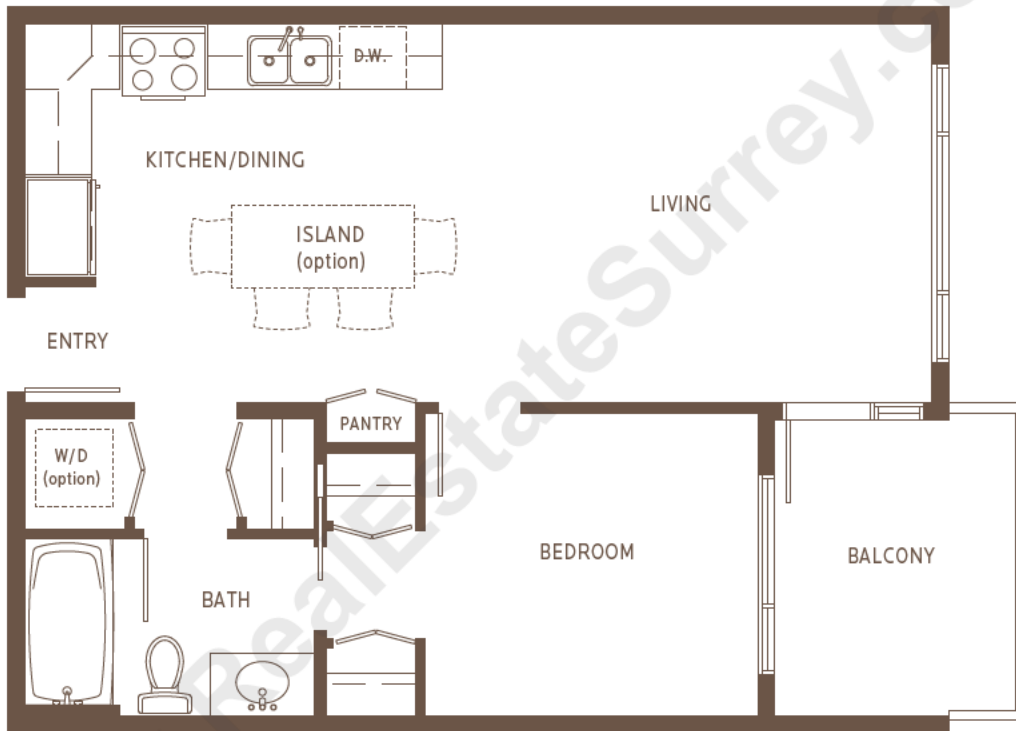

## SUITE A1 1 BEDROOM 554 SF

UNITS: 105, 108, 112-116, 206, 209,  
213-217, 306, 309, 313-317, 406, 409,  
413-417

Level 1

Level 2-3

Level 4

Dimensions, sizes, specifications, layouts and materials are approximate only and subject to change without notice. E.&O.E.