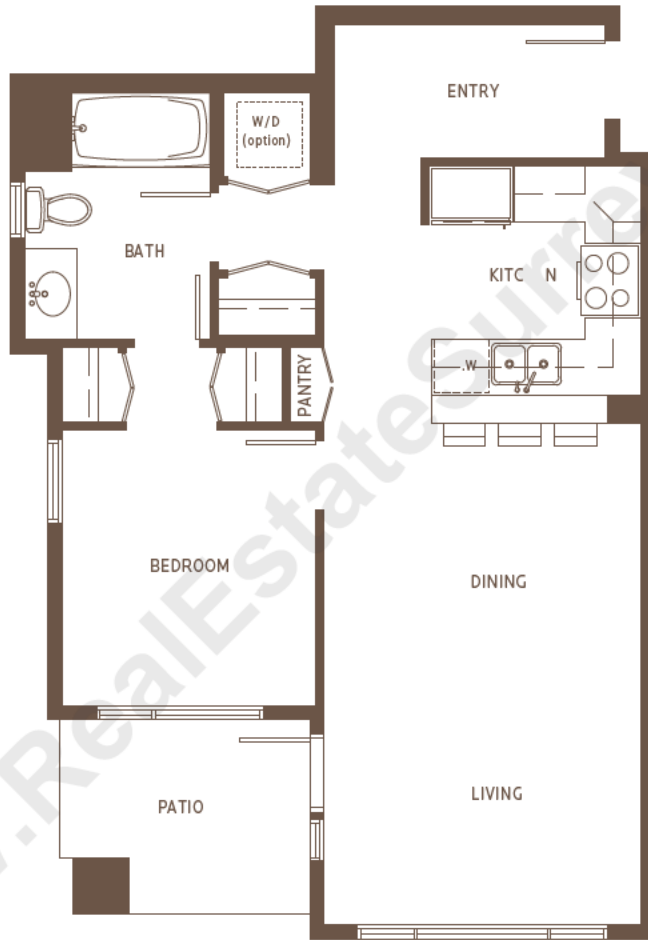

## SUITE A1 1 BEDROOM 554 SF

UNITS: 105, 108, 112-116, 206, 209,  
213-217, 306, 309, 313-317, 406, 409,  
413-417

Level 1

Level 2-3

Level 4

Dimensions, sizes, specifications, layouts and materials are approximate only and subject to change without notice. E.&O.E.

www.RealEstateSurvey.com

Level 2-3

Level 4

Dimensions, sizes, specifications, layouts and materials are approximate only and subject to change without notice. E.&O.E.

Level 1

Dimensions, sizes, specifications, layouts and materials are approximate only and subject to change without notice. E.&O.E.

## SUITE A3 1 BEDROOM 559 SF

UNIT: 104

Dimensions, sizes, specifications, layouts and materials are approximate only and subject to change without notice. E.&O.E.