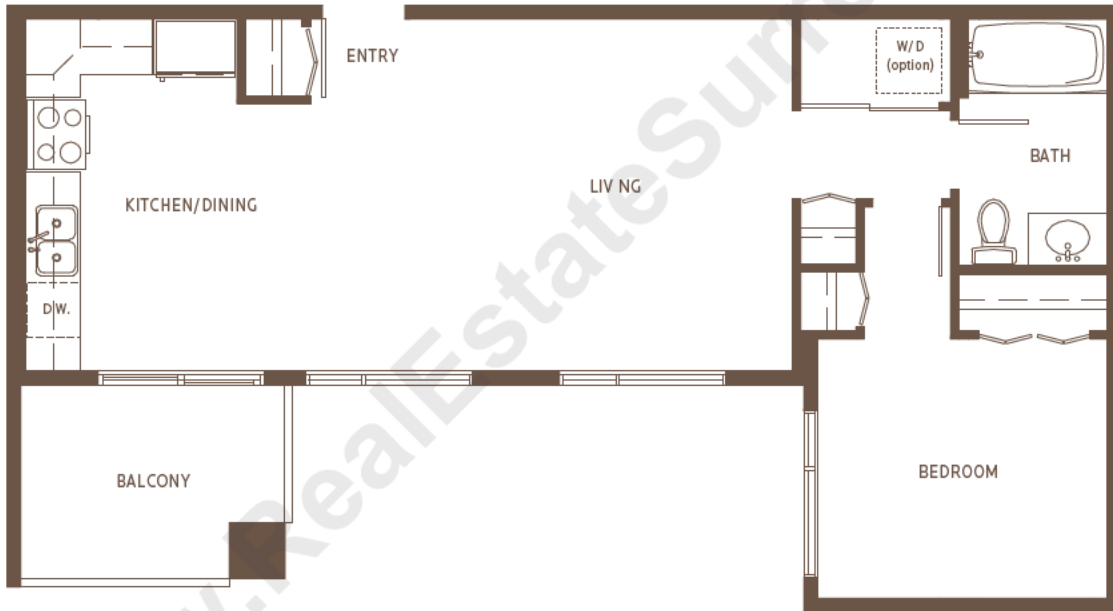

MIRRA

SUITE A9 1 BEDROOM 621 SF

UNITS: 205, 305, 405