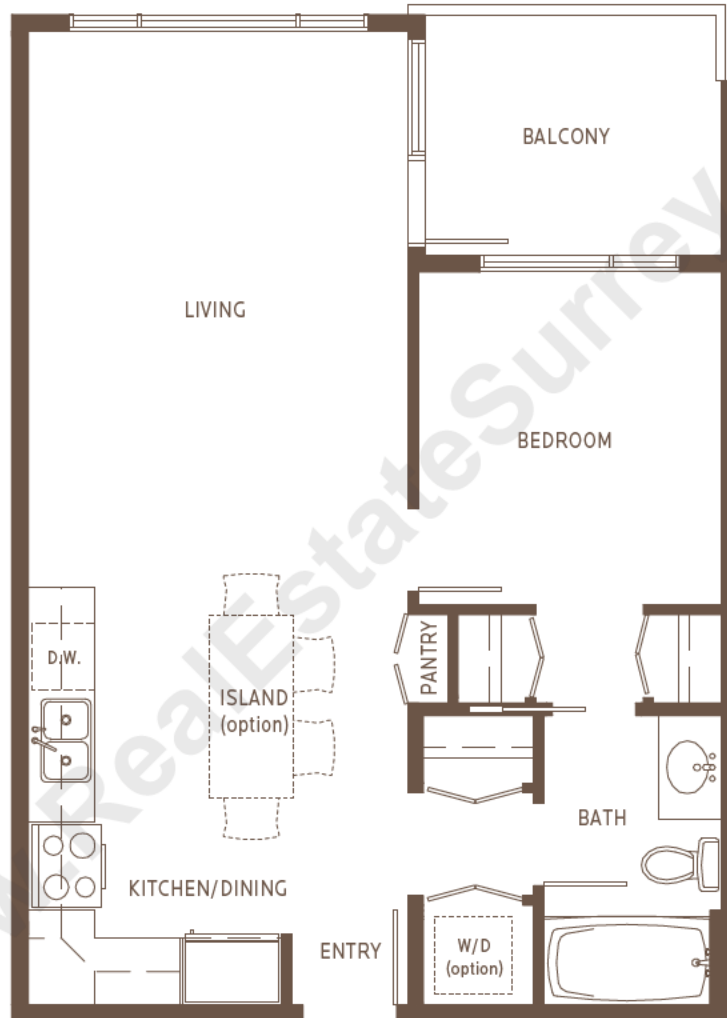

## SUITE A3 1 BEDROOM 559 SF

UNIT: 104

Dimensions, sizes, specifications, layouts and materials are approximate only and subject to change without notice. E.&O.E.

## SUITE A4 1 BEDROOM 578 SF

UNITS: 201, 301, 401, 407, 408

Level 2-3

Level 4

Dimensions, sizes, specifications, layouts and materials are approximate only and subject to change without notice. E.&O.E.