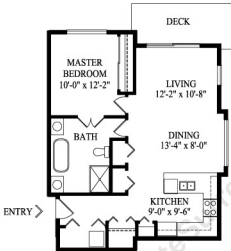

ENTRY

UNIT TYPE A

2 BEDROOMS 925 sq. ft.

SUITE NUMBER:

109, 110, 111, 209, 210, 211, 309, 310, 311, 409, 410, 411

GROUND LEVEL

LEVEL 2

LEVEL 3

LEVEL 4

DEVELOPER RESERVES THE RIGHT TO MAKE MINOR MODIFICATIONS SHOULD THEY BE NECESSARY

ROOM SIZES MAY VARY

UNIT TYPE B

1 BEDROOM 685 sq. ft.

SUITE NUMBER:
102, 301, 302, 401, 402

GROUND LEVEL

LEVEL 2

LEVEL 3

LEVEL 4

DEVELOPER RESERVES THE RIGHT TO MAKE MINOR MODIFICATIONS SHOULD THEY BE NECESSARY
ROOM SIZES MAY VARY

UNIT TYPE B1

1 BEDROOM 788 sq. ft.

SUITE NUMBER:

103, 203, 303, 403

GROUND LEVEL

LEVEL 2

LEVEL 3

LEVEL 4

UNIT TYPE C

2 BEDROOM 926 sq. ft

SUITE NUMBER:

112, 212, 312, 412

GROUND LEVEL