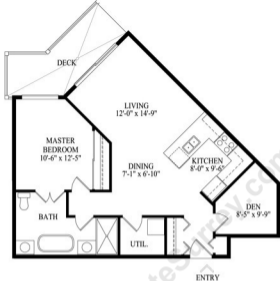

108, 208, 308, 408

GROUND LEVEL

LEVEL 2

LEVEL 3

LEVEL 4

DEVELOPER RESERVES THE RIGHT TO MAKE MINOR MODIFICATIONS SHOULD THEY BE NECESSARY

ROOM SIZES MAY VARY

UNIT TYPE D1

1 BEDROOM & DEN 807 sq. ft.

SUITE NUMBER:
304

GROUND LEVEL

LEVEL 2

LEVEL 3

LEVEL 4

UNIT TYPE D2

1 BEDROOM & DEN 794 sq. ft.

SUITE NUMBER:

404

GROUND LEVEL

LEVEL 2

LEVEL 3

UNIT TYPE D

1 BEDROOM & DEN 784 sq. ft

SUITE NUMBER:
105, 205, 305, 405

GROUND LEVEL

LEVEL 2

LEVEL 3

LEVEL 4

UNIT TYPE J

2 BEDROOMS 970 sq. ft.

SUITE NUMBER:
107, 207, 307

GROUND LEVEL