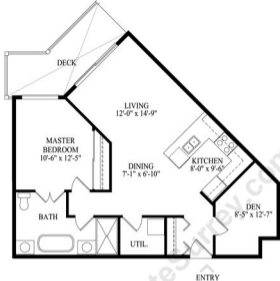

LEVEL 2

LEVEL 3

LEVEL 4

DEVELOPER RESERVES THE RIGHT TO MAKE MINOR MODIFICATIONS SHOULD THEY BE NECESSARY

ROOM SIZES MAY VARY

UNIT TYPE C1

2 BEDROOM 951 sq. ft.

SUITE NUMBER:

108, 208, 308, 408

GROUND LEVEL

LEVEL 2

LEVEL 3

LEVEL 4

DEVELOPER RESERVES THE RIGHT TO MAKE MINOR MODIFICATIONS SHOULD THEY BE NECESSARY

ROOM SIZES MAY VARY

UNIT TYPE D1

1 BEDROOM & DEN 807 sq. ft.

SUITE NUMBER:
304

GROUND LEVEL

LEVEL 2

LEVEL 3

LEVEL 4

UNIT TYPE D2

1 BEDROOM & DEN 794 sq. ft.

SUITE NUMBER:

404

GROUND LEVEL

LEVEL 2

LEVEL 3

UNIT TYPE D

1 BEDROOM & DEN 784 sq. ft

SUITE NUMBER:
105, 205, 305, 405