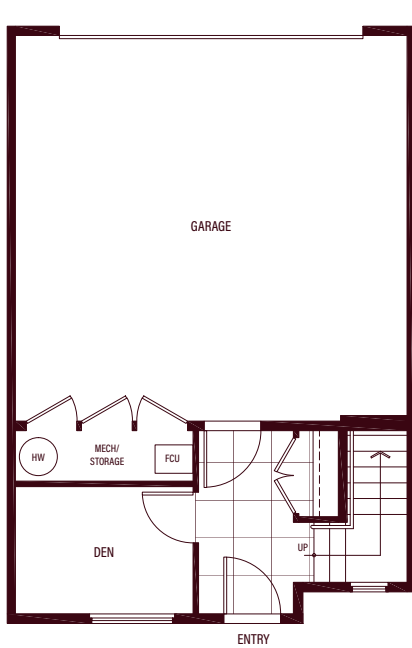

C6/C6a

3 Bedroom + Den
1,478 - 1,489 sf

SALTON

PLAN C6a

LOWER

PLAN C6a

MAIN

PLAN C6a

UPPER