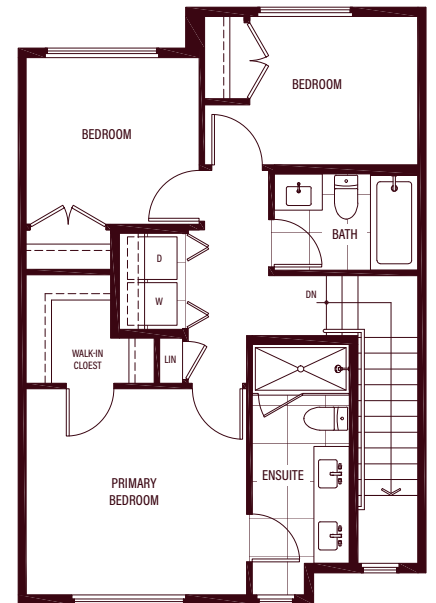

C6/C6a

3 Bedroom + Den
1,478 - 1,489 sf

SALTON

PLAN C6a

LOWER

PLAN C6a

MAIN

PLAN C6a

UPPER