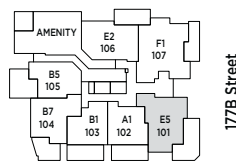

58th Avenue

LEVEL 3

58th Avenue

LEVEL 4

Unit 206 Terrace 412 sq ft  
Unit 306-406 Balcony 168 sq ft  
Unit 406 Rooftop Deck 651 sq ft

58th Avenue

LEVEL 2

58th Avenue

LEVEL 3

58th Avenue

LEVEL 4

Patio 231 sq ft

58th Avenue

177B Street

LEVEL 1

Balcony 117 sq ft

58th Avenue  
LEVEL 2

58th Avenue  
LEVEL 3

Balcony 117 sq ft  
Rooftop Deck 450 sq ft

58th Avenue

 NORTH LEVEL 4

Patio 348 sq ft

58th Avenue

177B Street

 NORTH LEVEL 1

Unit 207-407 Balcony 84 sq ft  
Unit 407 Rooftop Deck 330 sq ft

58th Avenue

LEVEL 2

177B Street

58th Avenue

LEVEL 3

177B Street