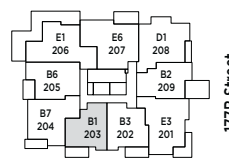

Patio 229 sq ft

58th Avenue

177B Street

NORTH

LEVEL 1

Unit 103 Patio 229 sq ft  
Unit 203-403 Balcony 92 sq ft

58th Avenue

LEVEL 1

58th Avenue

LEVEL 2

58th Avenue

LEVEL 3

58th Avenue

LEVEL 4

Unit 209 Balcony 183 sq ft  
Unit 309-409 Balcony 105 sq ft

58th Avenue

LEVEL 2

177B Street

58th Avenue

LEVEL 3

177B Street

58th Avenue

LEVEL 4

177B Street