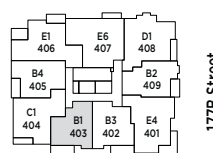

Patio 229 sq ft

58th Avenue

177B Street

NORTH

LEVEL 1

Unit 103 Patio 229 sq ft  
Unit 203-403 Balcony 92 sq ft

58th Avenue

LEVEL 1

58th Avenue

LEVEL 2

58th Avenue

LEVEL 3

58th Avenue

LEVEL 4

Unit 209 Balcony 183 sq ft  
Unit 309-409 Balcony 105 sq ft

58th Avenue

LEVEL 2

177B Street

58th Avenue

LEVEL 3

177B Street

58th Avenue

LEVEL 4

177B Street

Unit 202-402 Balcony 90 sq ft

58th Avenue

LEVEL 2

58th Avenue

LEVEL 3

58th Avenue

LEVEL 4

Balcony 100 sq ft