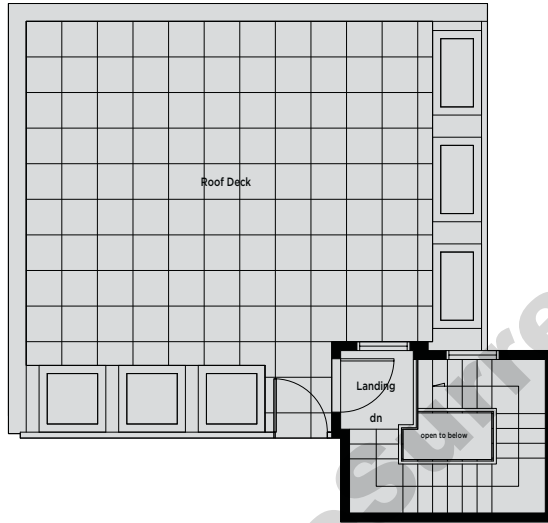

58th Avenue

177B Street

LEVEL 4

Patio 296 sq ft

58th Avenue

177B Street

NORTH

LEVEL 1

Unit 205, 305 Balcony 100 sq ft

58th Avenue

NORTH

LEVEL 2

58th Avenue

LEVEL 3

Unit 104 Patio 212 sq ft  
Unit 204-304 Balcony 90 sq ft

58th Avenue  
LEVEL 1

58th Avenue  
LEVEL 2

58th Avenue  
LEVEL 3

Balcony 90 sq ft  
Rooftop Deck 407 sq ft

58th Avenue

LEVEL 4

Unit 208-408 Balcony 51 sq ft  
Unit 408 Rooftop Deck 553 sq ft

58th Avenue

LEVEL 2

58th Avenue

LEVEL 3

58th Avenue

LEVEL 4

Unit 206 Terrace 412 sq ft  
Unit 306-406 Balcony 168 sq ft  
Unit 406 Rooftop Deck 651 sq ft

58th Avenue

LEVEL 2

58th Avenue