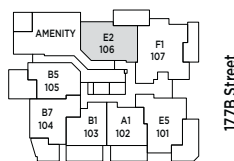

Unit 205, 305 Balcony 100 sq ft

58th Avenue

NORTH

LEVEL 2

58th Avenue

LEVEL 3

Unit 104 Patio 212 sq ft  
Unit 204-304 Balcony 90 sq ft

58th Avenue  
LEVEL 1

58th Avenue  
LEVEL 2

58th Avenue  
LEVEL 3

Balcony 90 sq ft  
Rooftop Deck 407 sq ft

58th Avenue

LEVEL 4

Unit 208-408 Balcony 51 sq ft  
Unit 408 Rooftop Deck 553 sq ft

58th Avenue

LEVEL 2

58th Avenue

LEVEL 3

58th Avenue

LEVEL 4

Unit 206 Terrace 412 sq ft  
Unit 306-406 Balcony 168 sq ft  
Unit 406 Rooftop Deck 651 sq ft

58th Avenue

LEVEL 2

58th Avenue

LEVEL 3

58th Avenue

LEVEL 4

Patio 231 sq ft

58th Avenue

177B Street

LEVEL 1

Balcony 117 sq ft