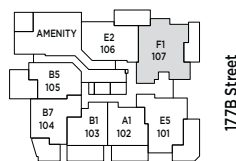

58th Avenue

LEVEL 3

58th Avenue

LEVEL 4

Unit 206 Terrace 412 sq ft  
Unit 306-406 Balcony 168 sq ft  
Unit 406 Rooftop Deck 651 sq ft

58th Avenue

LEVEL 2

58th Avenue

58th Avenue  
LEVEL 2

58th Avenue  
LEVEL 3

Balcony 117 sq ft  
Rooftop Deck 450 sq ft

58th Avenue

 NORTH LEVEL 4

Patio 348 sq ft

58th Avenue

177B Street

 NORTH LEVEL 1

Unit 207-407 Balcony 84 sq ft  
Unit 407 Rooftop Deck 330 sq ft

58th Avenue

LEVEL 2

177B Street

58th Avenue

LEVEL 3

177B Street

58th Avenue

LEVEL 4

177B Street

Patio 216 sq ft

58th Avenue

 NORTH LEVEL 1