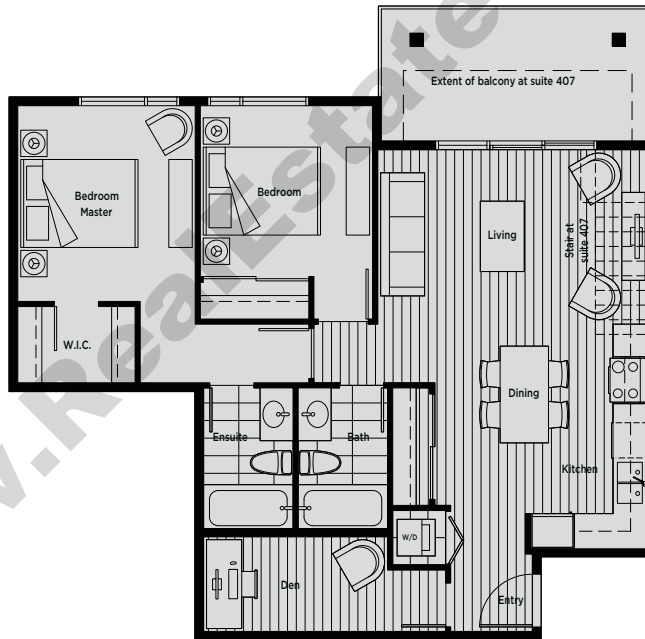

Patio 229 sq ft

58th Avenue

177B Street

NORTH

LEVEL 1

Unit 103 Patio 229 sq ft  
Unit 203-403 Balcony 92 sq ft

58th Avenue

LEVEL 1

LEVEL 3

58th Avenue

LEVEL 4

Patio 231 sq ft

58th Avenue

177B Street

LEVEL 1

Balcony 117 sq ft

58th Avenue  
LEVEL 2

58th Avenue  
LEVEL 3

Balcony 117 sq ft  
Rooftop Deck 450 sq ft

58th Avenue

 NORTH LEVEL 4

Patio 348 sq ft

58th Avenue

177B Street

 NORTH LEVEL 1

Unit 207-407 Balcony 84 sq ft  
Unit 407 Rooftop Deck 330 sq ft

58th Avenue

LEVEL 2

177B Street

58th Avenue

LEVEL 3

177B Street