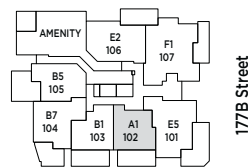

Patio 229 sq ft

58th Avenue

177B Street

NORTH

LEVEL 1

Unit 103 Patio 229 sq ft  
Unit 203-403 Balcony 92 sq ft

58th Avenue

LEVEL 1

58th Avenue

LEVEL 2

58th Avenue

LEVEL 3

58th Avenue

LEVEL 4

Unit 209 Balcony 183 sq ft  
Unit 309-409 Balcony 105 sq ft

58th Avenue

LEVEL 2

177B Street

58th Avenue

LEVEL 3

177B Street

58th Avenue

LEVEL 4

177B Street

58th Avenue

LEVEL 4

177B Street

Patio 216 sq ft

58th Avenue

 NORTH LEVEL 1