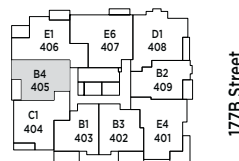

LEVEL 2

177B Street

58th Avenue

LEVEL 3

177B Street

58th Avenue

LEVEL 4

177B Street

Unit 202-402 Balcony 90 sq ft

58th Avenue

LEVEL 2

58th Avenue

LEVEL 3

58th Avenue

LEVEL 4

Balcony 100 sq ft

58th Avenue

177B Street

LEVEL 4

Patio 296 sq ft

58th Avenue

177B Street

NORTH

LEVEL 1

Unit 205, 305 Balcony 100 sq ft

58th Avenue

NORTH

LEVEL 2

58th Avenue

LEVEL 3

Unit 104 Patio 212 sq ft  
Unit 204-304 Balcony 90 sq ft

58th Avenue  
LEVEL 1