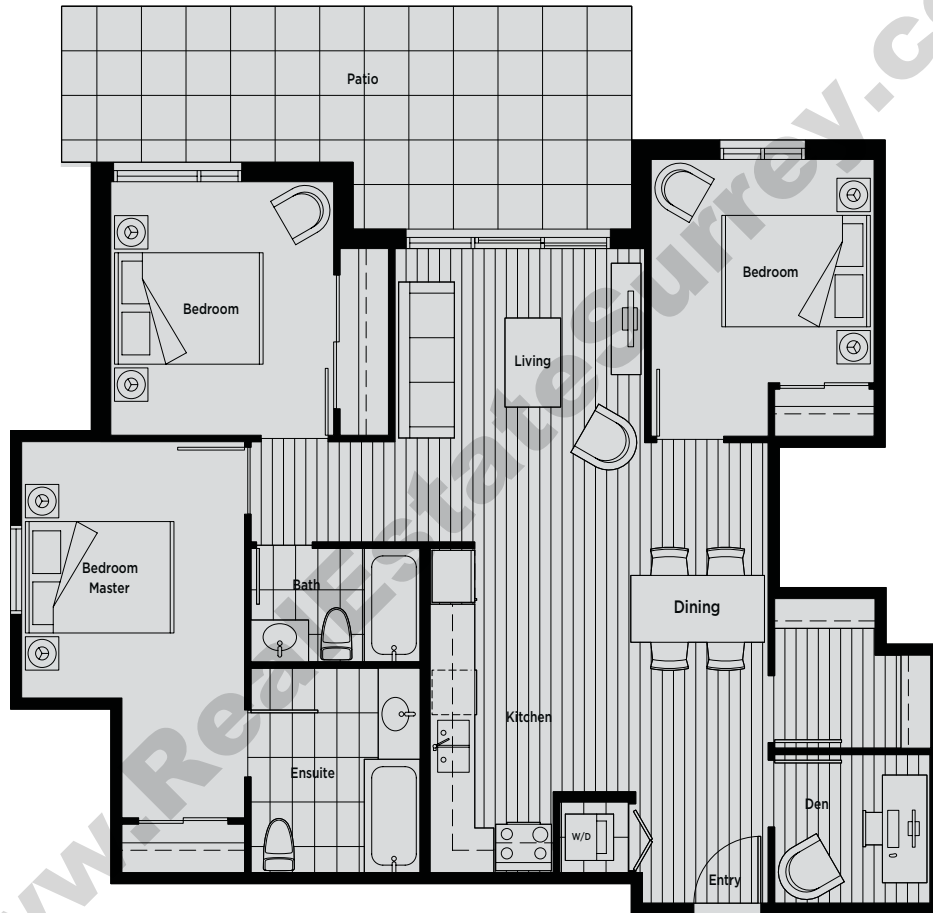

LEVEL 3

58th Avenue

LEVEL 4

Patio 231 sq ft

58th Avenue

177B Street

LEVEL 1

Balcony 117 sq ft

58th Avenue  
LEVEL 2

58th Avenue  
LEVEL 3

Balcony 117 sq ft  
Rooftop Deck 450 sq ft

58th Avenue

 NORTH LEVEL 4

Patio 348 sq ft

58th Avenue

177B Street

 NORTH LEVEL 1

Unit 207-407 Balcony 84 sq ft  
Unit 407 Rooftop Deck 330 sq ft

58th Avenue

LEVEL 2

177B Street

58th Avenue

LEVEL 3

177B Street

58th Avenue

LEVEL 4

177B Street

Patio 216 sq ft

58th Avenue

 NORTH LEVEL 1