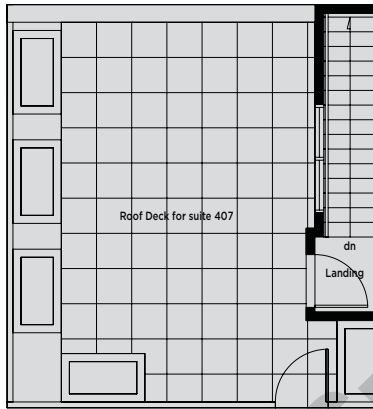

LEVEL 3

58th Avenue

LEVEL 4

Patio 231 sq ft

58th Avenue

177B Street

LEVEL 1

Balcony 117 sq ft

58th Avenue  
LEVEL 2

58th Avenue  
LEVEL 3

Balcony 117 sq ft  
Rooftop Deck 450 sq ft

58th Avenue

 NORTH LEVEL 4

Patio 348 sq ft

58th Avenue

177B Street

 NORTH LEVEL 1

Unit 207-407 Balcony 84 sq ft  
Unit 407 Rooftop Deck 330 sq ft

58th Avenue

LEVEL 2

177B Street

58th Avenue

LEVEL 3

177B Street