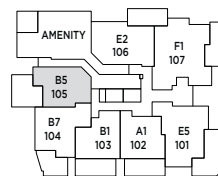

LEVEL 2

177B Street

58th Avenue

LEVEL 3

177B Street

58th Avenue

LEVEL 4

177B Street

Unit 202-402 Balcony 90 sq ft

58th Avenue

LEVEL 2

58th Avenue

LEVEL 3

58th Avenue

LEVEL 4

Balcony 100 sq ft

58th Avenue

177B Street

LEVEL 4

Patio 296 sq ft

58th Avenue

177B Street

NORTH

LEVEL 1

Unit 205, 305 Balcony 100 sq ft

58th Avenue

NORTH

LEVEL 2

58th Avenue

LEVEL 3

Unit 104 Patio 212 sq ft  
Unit 204-304 Balcony 90 sq ft

58th Avenue  
LEVEL 1