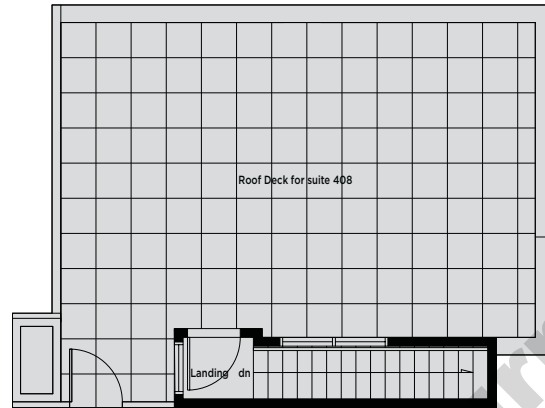

Unit 205, 305 Balcony 100 sq ft

58th Avenue

NORTH

LEVEL 2

58th Avenue

LEVEL 3

Unit 104 Patio 212 sq ft  
Unit 204-304 Balcony 90 sq ft

58th Avenue  
LEVEL 1

58th Avenue  
LEVEL 2

58th Avenue  
LEVEL 3

Balcony 90 sq ft  
Rooftop Deck 407 sq ft

58th Avenue

LEVEL 4

Unit 208-408 Balcony 51 sq ft  
Unit 408 Rooftop Deck 553 sq ft

58th Avenue

LEVEL 2

58th Avenue

LEVEL 3

58th Avenue

LEVEL 4

Unit 206 Terrace 412 sq ft  
Unit 306-406 Balcony 168 sq ft  
Unit 406 Rooftop Deck 651 sq ft

58th Avenue

LEVEL 2

58th Avenue

LEVEL 3

58th Avenue

LEVEL 4

Patio 231 sq ft

58th Avenue

177B Street

LEVEL 1

Balcony 117 sq ft