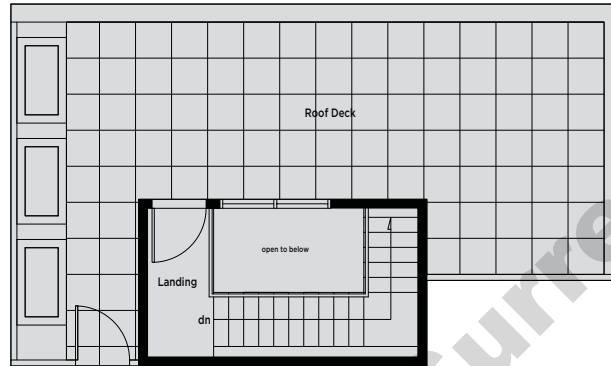

58th Avenue

LEVEL 3

58th Avenue

LEVEL 4

Unit 206 Terrace 412 sq ft  
Unit 306-406 Balcony 168 sq ft  
Unit 406 Rooftop Deck 651 sq ft

58th Avenue

LEVEL 2

58th Avenue

LEVEL 3

58th Avenue

LEVEL 4

Patio 231 sq ft

58th Avenue

177B Street

LEVEL 1

Balcony 117 sq ft

58th Avenue  
LEVEL 2

58th Avenue  
LEVEL 3

Balcony 117 sq ft  
Rooftop Deck 450 sq ft

58th Avenue

 NORTH LEVEL 4

Patio 348 sq ft

58th Avenue

177B Street