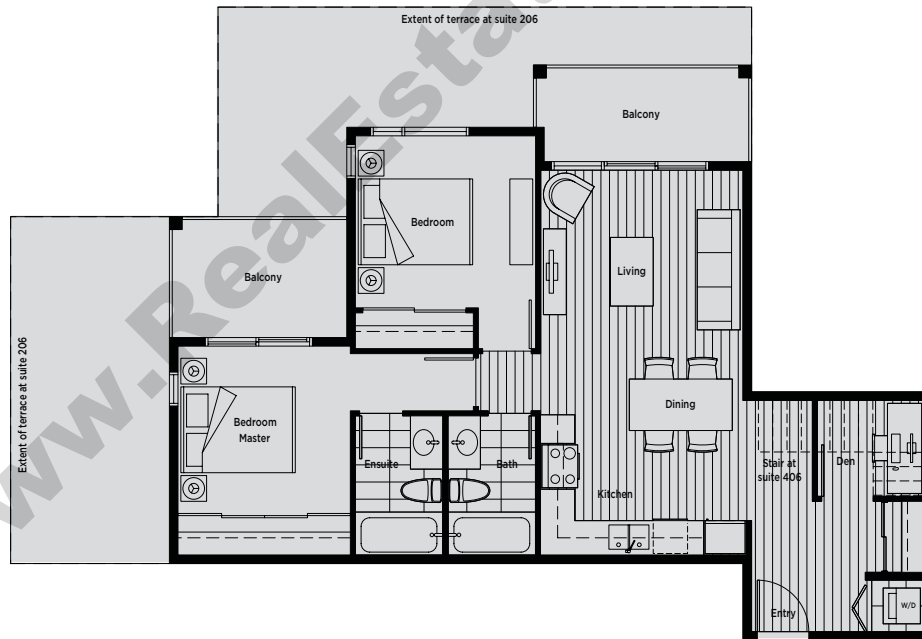

58th Avenue  
LEVEL 2

58th Avenue  
LEVEL 3

Balcony 90 sq ft  
Rooftop Deck 407 sq ft

58th Avenue

LEVEL 4

Unit 208-408 Balcony 51 sq ft  
Unit 408 Rooftop Deck 553 sq ft

58th Avenue

LEVEL 2

58th Avenue

LEVEL 3

58th Avenue

LEVEL 4

Unit 206 Terrace 412 sq ft  
Unit 306-406 Balcony 168 sq ft  
Unit 406 Rooftop Deck 651 sq ft

58th Avenue

LEVEL 2

58th Avenue

LEVEL 3

58th Avenue

LEVEL 4

Patio 231 sq ft

58th Avenue

177B Street

LEVEL 1

Balcony 117 sq ft

58th Avenue  
LEVEL 2

58th Avenue  
LEVEL 3

Balcony 117 sq ft  
Rooftop Deck 450 sq ft

58th Avenue

 NORTH LEVEL 4

Patio 348 sq ft

58th Avenue

177B Street