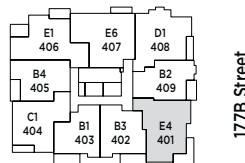

58th Avenue  
LEVEL 2

58th Avenue  
LEVEL 3

Balcony 90 sq ft  
Rooftop Deck 407 sq ft

58th Avenue

LEVEL 4

Unit 208-408 Balcony 51 sq ft  
Unit 408 Rooftop Deck 553 sq ft

58th Avenue

LEVEL 2

58th Avenue

LEVEL 3

58th Avenue

LEVEL 4

Unit 206 Terrace 412 sq ft  
Unit 306-406 Balcony 168 sq ft  
Unit 406 Rooftop Deck 651 sq ft

58th Avenue

LEVEL 2

58th Avenue

LEVEL 3

58th Avenue

LEVEL 4

Patio 231 sq ft

58th Avenue

177B Street

LEVEL 1

Balcony 117 sq ft

58th Avenue  
LEVEL 2

58th Avenue  
LEVEL 3

Balcony 117 sq ft  
Rooftop Deck 450 sq ft

58th Avenue

 NORTH LEVEL 4

Patio 348 sq ft

58th Avenue

177B Street