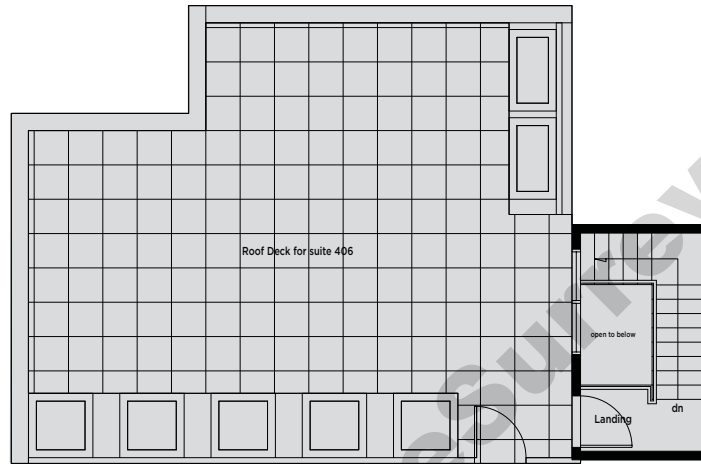

58th Avenue  
LEVEL 2

58th Avenue  
LEVEL 3

Balcony 90 sq ft  
Rooftop Deck 407 sq ft

58th Avenue

LEVEL 4

Unit 208-408 Balcony 51 sq ft  
Unit 408 Rooftop Deck 553 sq ft

58th Avenue

LEVEL 2

58th Avenue

LEVEL 3

58th Avenue

LEVEL 4

Unit 206 Terrace 412 sq ft  
Unit 306-406 Balcony 168 sq ft  
Unit 406 Rooftop Deck 651 sq ft

58th Avenue

LEVEL 2

58th Avenue

LEVEL 3

58th Avenue

LEVEL 4

Patio 231 sq ft

58th Avenue

177B Street

LEVEL 1

Balcony 117 sq ft