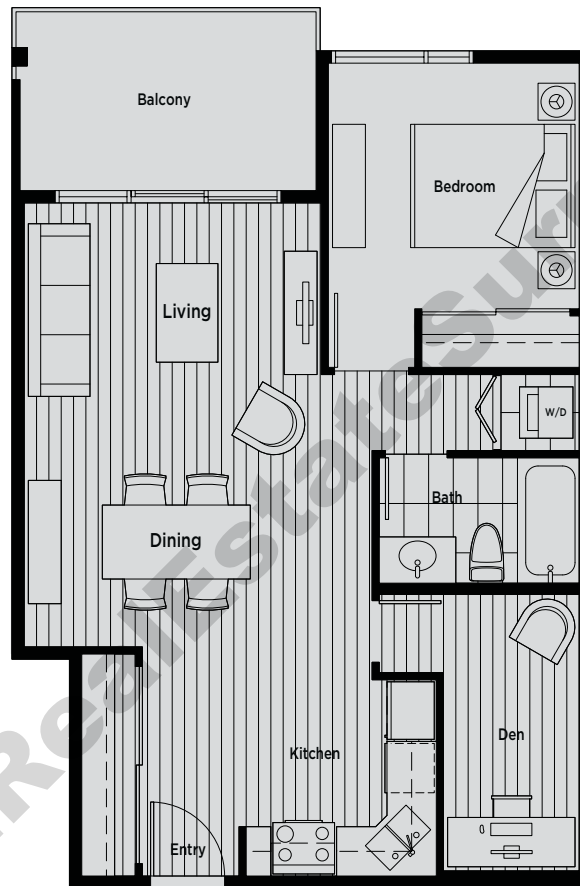

Unit 202-402 Balcony 90 sq ft

58th Avenue

LEVEL 2

58th Avenue

LEVEL 3

58th Avenue

LEVEL 4

Balcony 100 sq ft

58th Avenue

177B Street

LEVEL 4

Patio 296 sq ft

58th Avenue

177B Street

NORTH

LEVEL 1

Unit 205, 305 Balcony 100 sq ft

58th Avenue

NORTH

LEVEL 2

58th Avenue

LEVEL 3

Unit 104 Patio 212 sq ft  
Unit 204-304 Balcony 90 sq ft

58th Avenue  
LEVEL 1

58th Avenue  
LEVEL 2

58th Avenue  
LEVEL 3

Balcony 90 sq ft  
Rooftop Deck 407 sq ft

58th Avenue

LEVEL 4

Unit 208-408 Balcony 51 sq ft  
Unit 408 Rooftop Deck 553 sq ft

58th Avenue

LEVEL 2