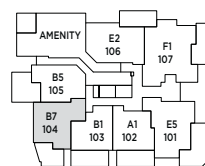

58th Avenue

177B Street

LEVEL 4

Patio 296 sq ft

58th Avenue

177B Street

NORTH

LEVEL 1

Unit 205, 305 Balcony 100 sq ft

58th Avenue

NORTH

LEVEL 2

58th Avenue

LEVEL 3

Unit 104 Patio 212 sq ft  
Unit 204-304 Balcony 90 sq ft

58th Avenue  
LEVEL 1

58th Avenue  
LEVEL 2

58th Avenue  
LEVEL 3

Balcony 90 sq ft  
Rooftop Deck 407 sq ft

58th Avenue

LEVEL 4

Unit 208-408 Balcony 51 sq ft  
Unit 408 Rooftop Deck 553 sq ft

58th Avenue

LEVEL 2

58th Avenue

LEVEL 3

58th Avenue

LEVEL 4

Unit 206 Terrace 412 sq ft  
Unit 306-406 Balcony 168 sq ft  
Unit 406 Rooftop Deck 651 sq ft

58th Avenue

LEVEL 2

58th Avenue