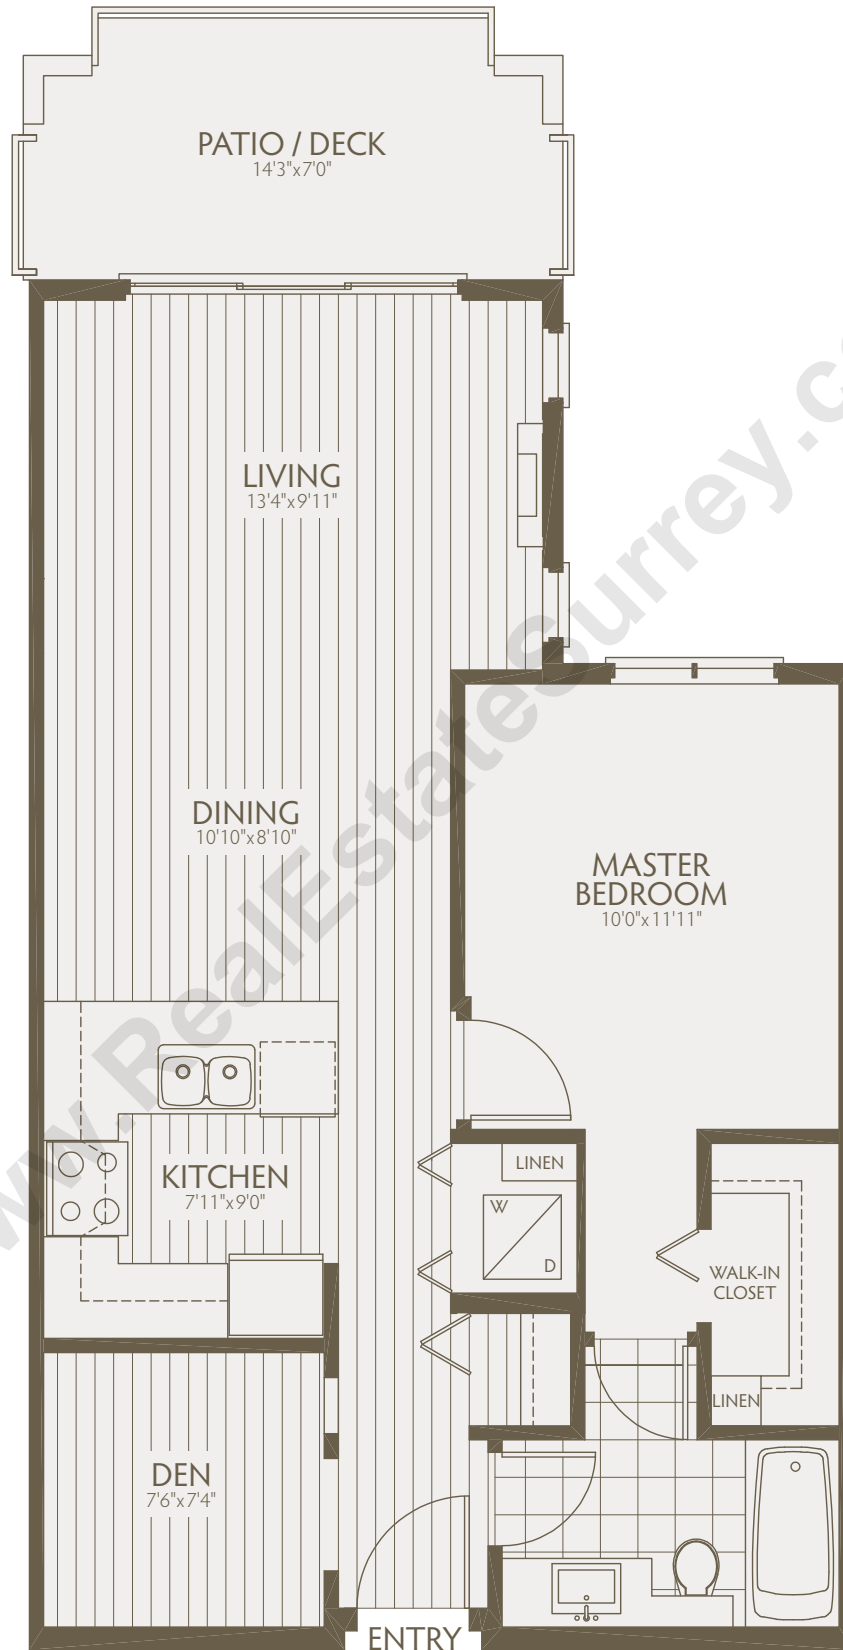

1 BEDROOM | 581-592 sq. FT.

1 BEDROOM + DEN | 700 sq. FT.

1 BEDROOM + DEN | 721-732 sq. FT.

1 BEDROOM + DEN | 743 sq. FT.

2 BEDROOM + STUDY | 861 sq. FT.

2 BEDROOM + DEN | 936 - 947 sq. ft.