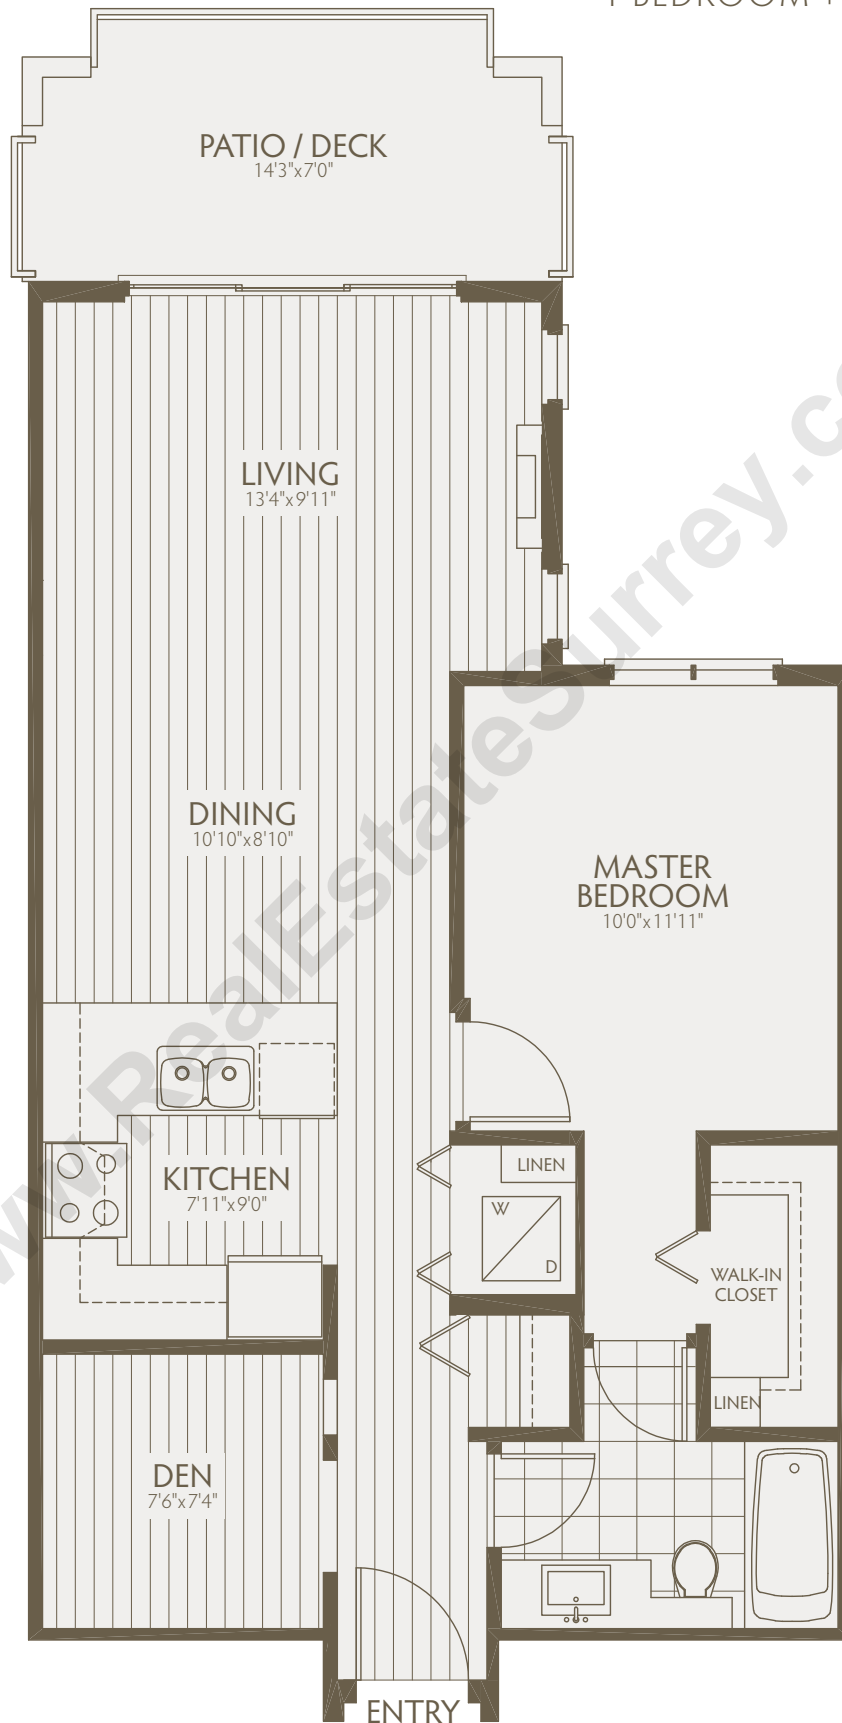

1 BEDROOM | 581-592 sq. FT.

1 BEDROOM + DEN | 700 sq. FT.

1 BEDROOM + DEN | 721-732 sq. FT.

1 BEDROOM + DEN | 743 sq. FT.

2 BEDROOM + STUDY | 861 sq. FT.

2 BEDROOM + DEN | 936 - 947 sq. ft.