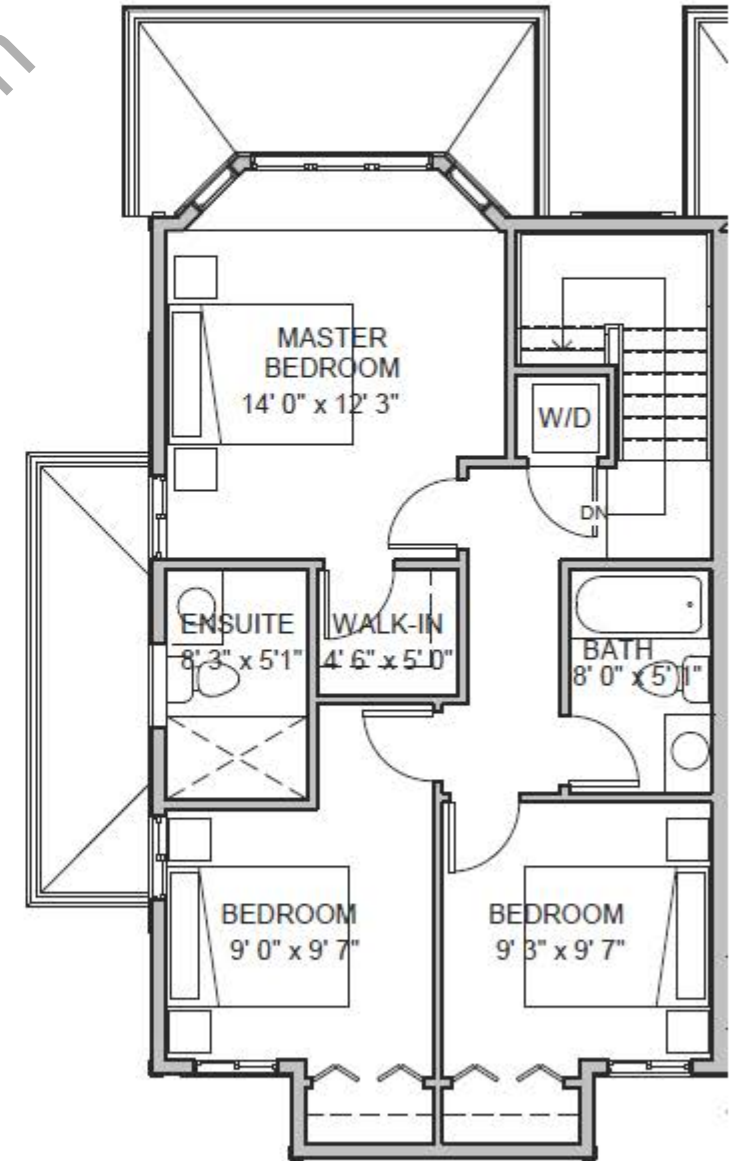

**UNIT # 1**

3 BEDROOM + DEN  
3 1/2 BATH

GROUND FLOOR	192 SQ FT	GARAGE	396 SQ FT
MAIN FLOOR	659 SQ FT	DECK	80 SQ FT
UPPER FLOOR	678 SQ FT		
<b>TOTAL:</b>	<b>1529 SQ FT</b>		

GROUND FLOOR 192 SQ FT  
CH 8' 0"

MAIN FLOOR 659 SQ FT  
CH 9' 0"

UPPER FLOOR 678 SQ FT  
CH 8' 0"