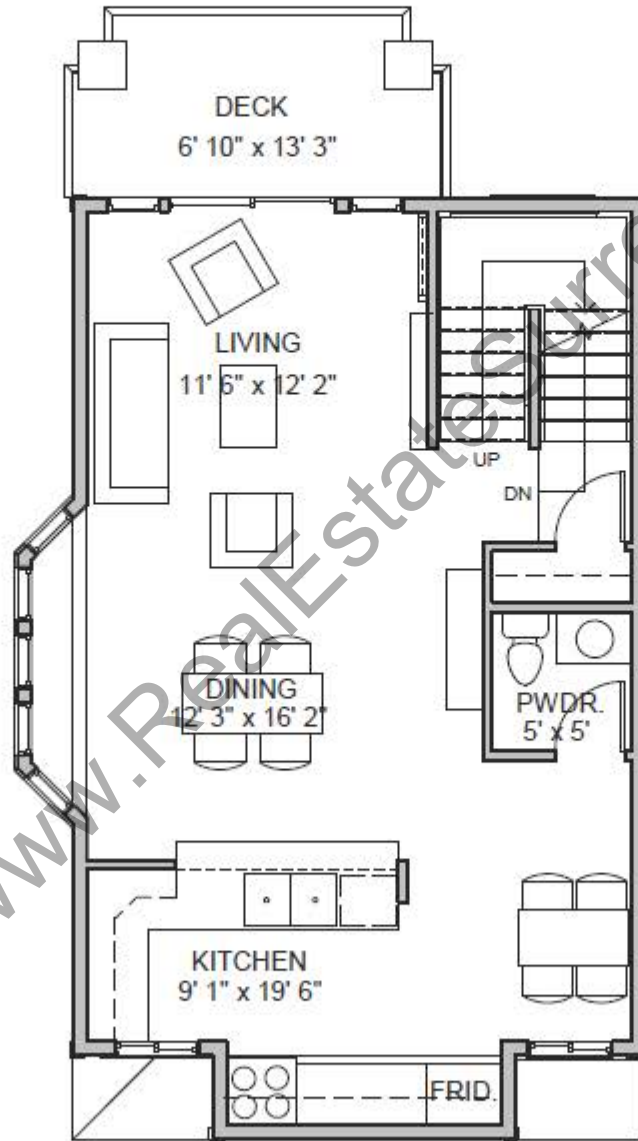

**UNIT # 1**

3 BEDROOM + DEN  
3 1/2 BATH

GROUND FLOOR	192 SQ FT	GARAGE	396 SQ FT
MAIN FLOOR	659 SQ FT	DECK	80 SQ FT
UPPER FLOOR	678 SQ FT		
<b>TOTAL:</b>	<b>1529 SQ FT</b>		

GROUND FLOOR 192 SQ FT  
CH 8' 0"

MAIN FLOOR 659 SQ FT  
CH 9' 0"

UPPER FLOOR 678 SQ FT  
CH 8' 0"