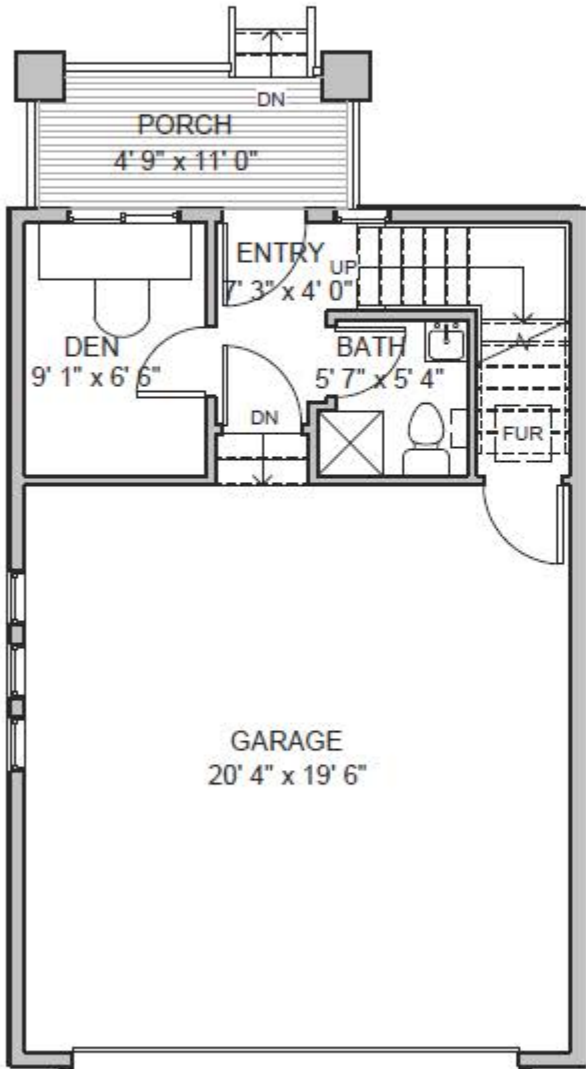

**UNIT # 1**

3 BEDROOM + DEN  
3 1/2 BATH

GROUND FLOOR	192 SQ FT	GARAGE	396 SQ FT
MAIN FLOOR	659 SQ FT	DECK	80 SQ FT
UPPER FLOOR	678 SQ FT		
<b>TOTAL:</b>	<b>1529 SQ FT</b>		

GROUND FLOOR 192 SQ FT  
CH 8' 0"

MAIN FLOOR 659 SQ FT  
CH 9' 0"

UPPER FLOOR 678 SQ FT  
CH 8' 0"