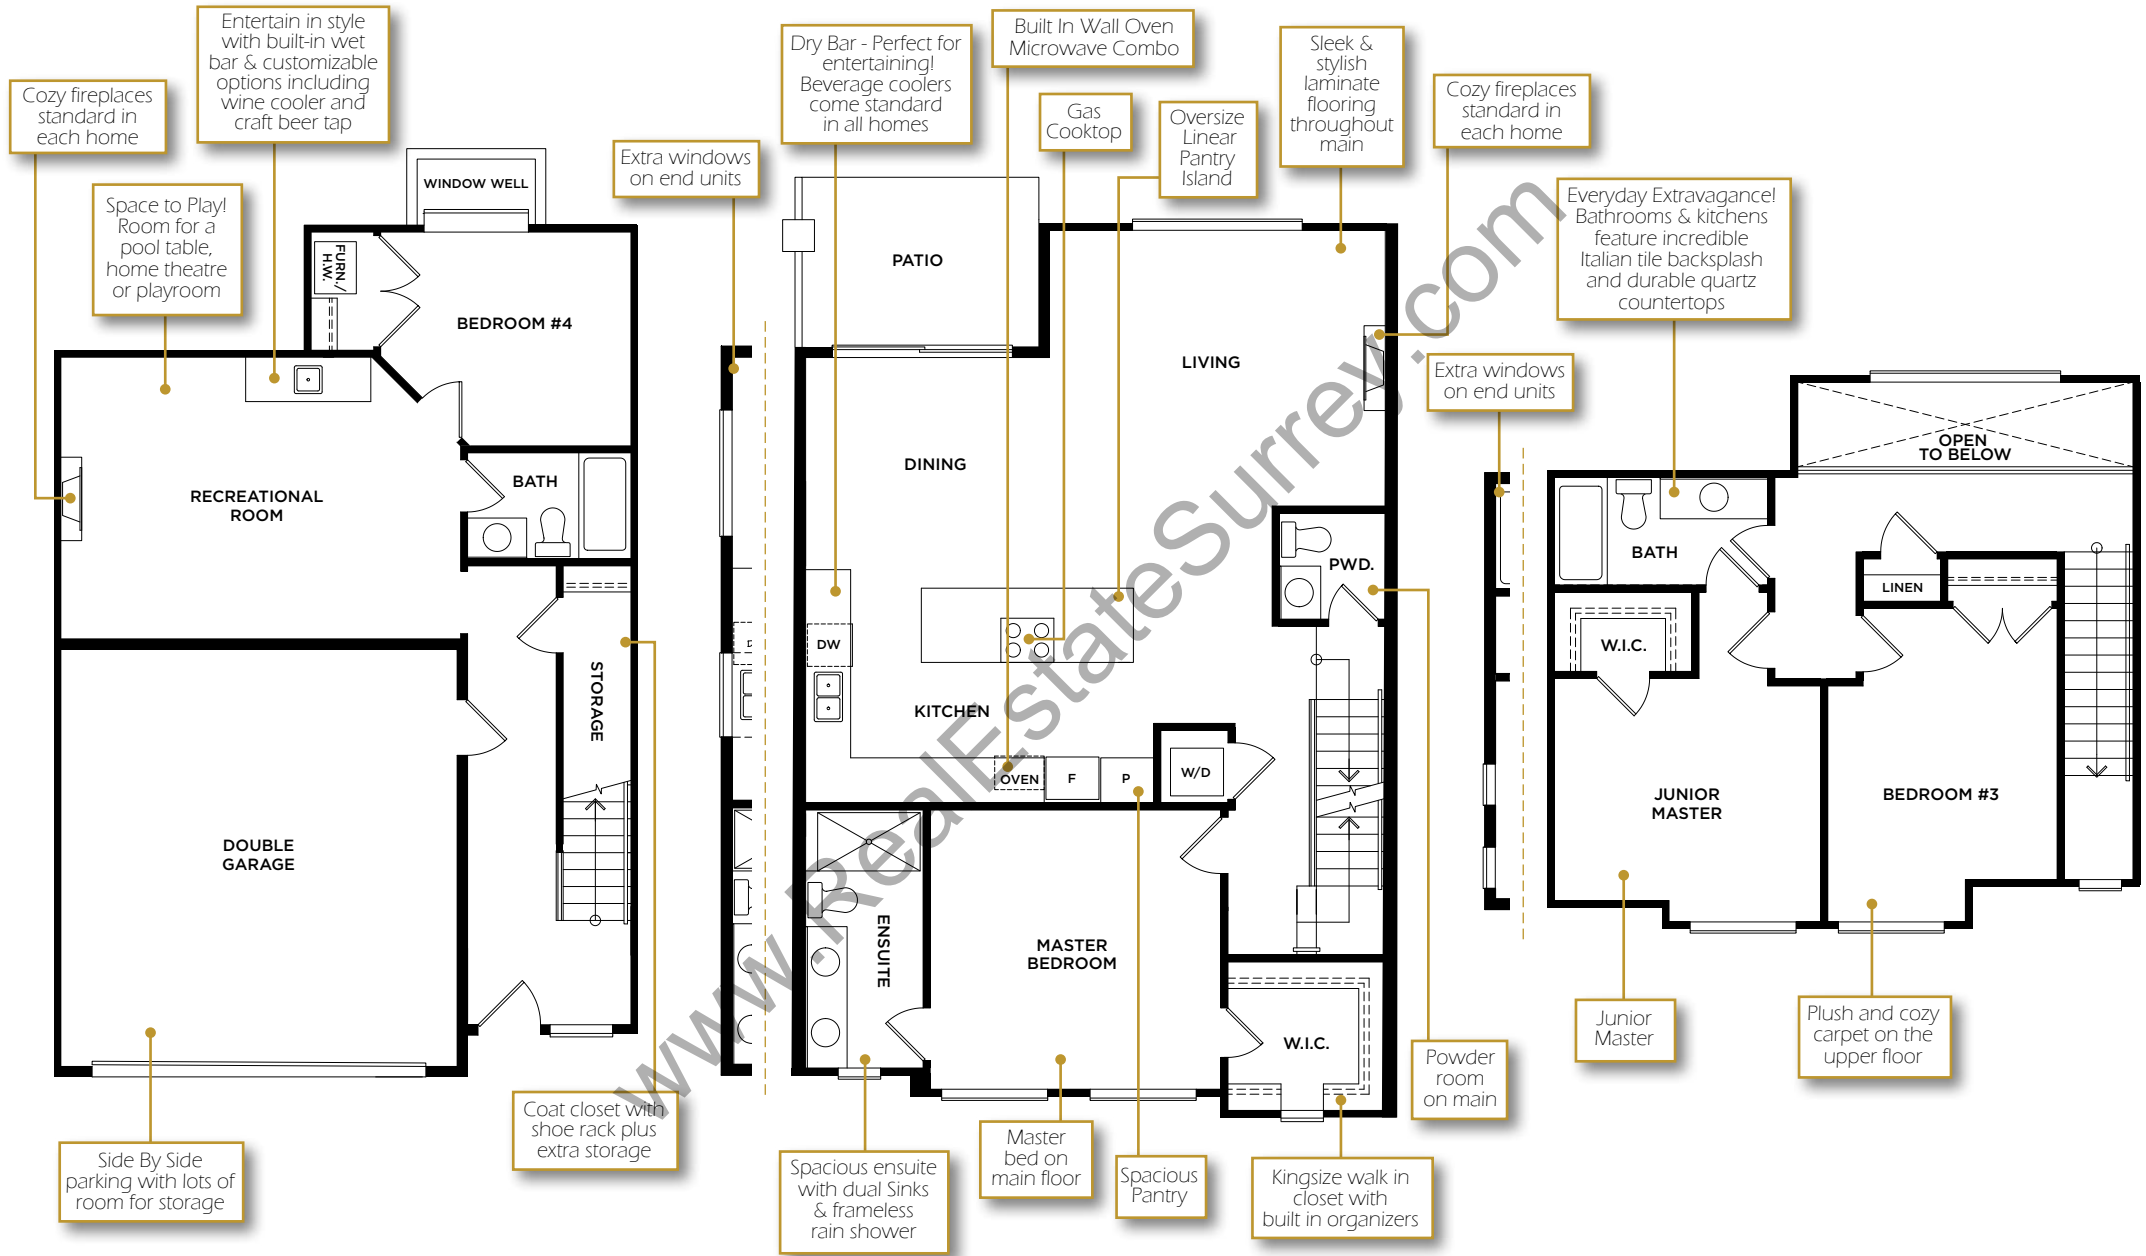

# BALANCE HOME SERIES

3 BED + DEN + 3.5 BATH + REC ROOM  
2717 - 2741 SQ.FT.

Some features may only apply to certain homes. The Developer reserves the right to make changes and modifications should they become necessary. Square footage and room sizes are based on architectural drawings and measurements. Actual square footage and room sizes may vary.

4 BED-MASTER ON MAIN + 3.5 BATH + REC ROOM  
2385- 2398 SQ.FT.

# HARMONY HOME SERIES

LOWER

MAIN

UPPER