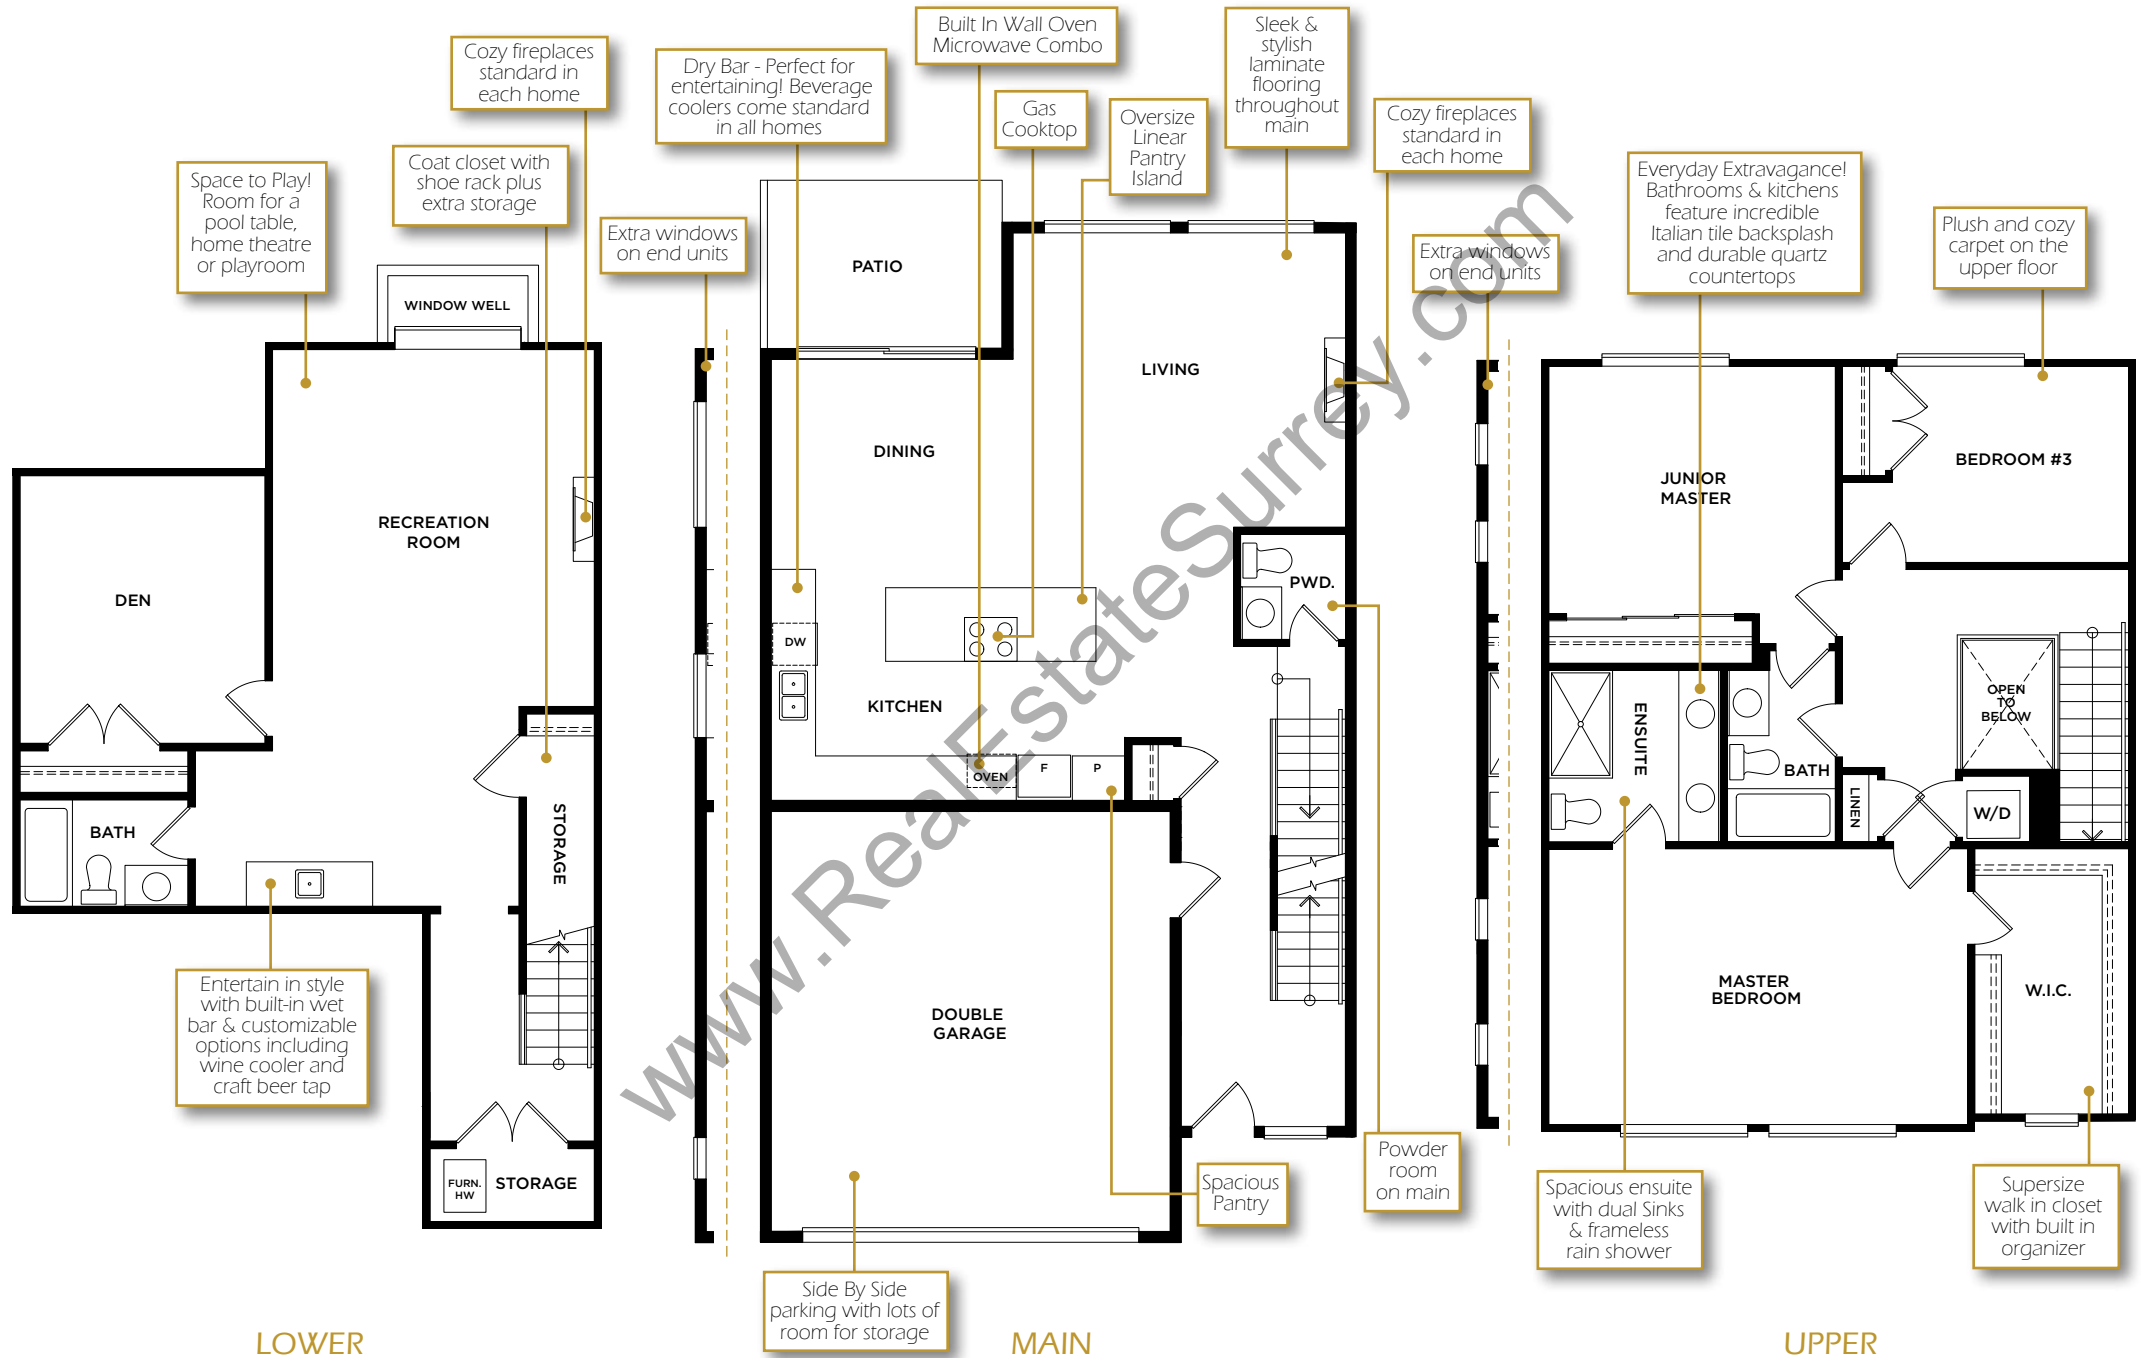

# BALANCE HOME SERIES

3 BED + DEN + 3.5 BATH + REC ROOM  
2717 - 2741 SQ.FT.

Some features may only apply to certain homes. The Developer reserves the right to make changes and modifications should they become necessary. Square footage and room sizes are based on architectural drawings and measurements. Actual square footage and room sizes may vary.

4 BED-MASTER ON MAIN + 3.5 BATH + REC ROOM  
2385- 2398 SQ.FT.

# HARMONY HOME SERIES

LOWER

MAIN

UPPER