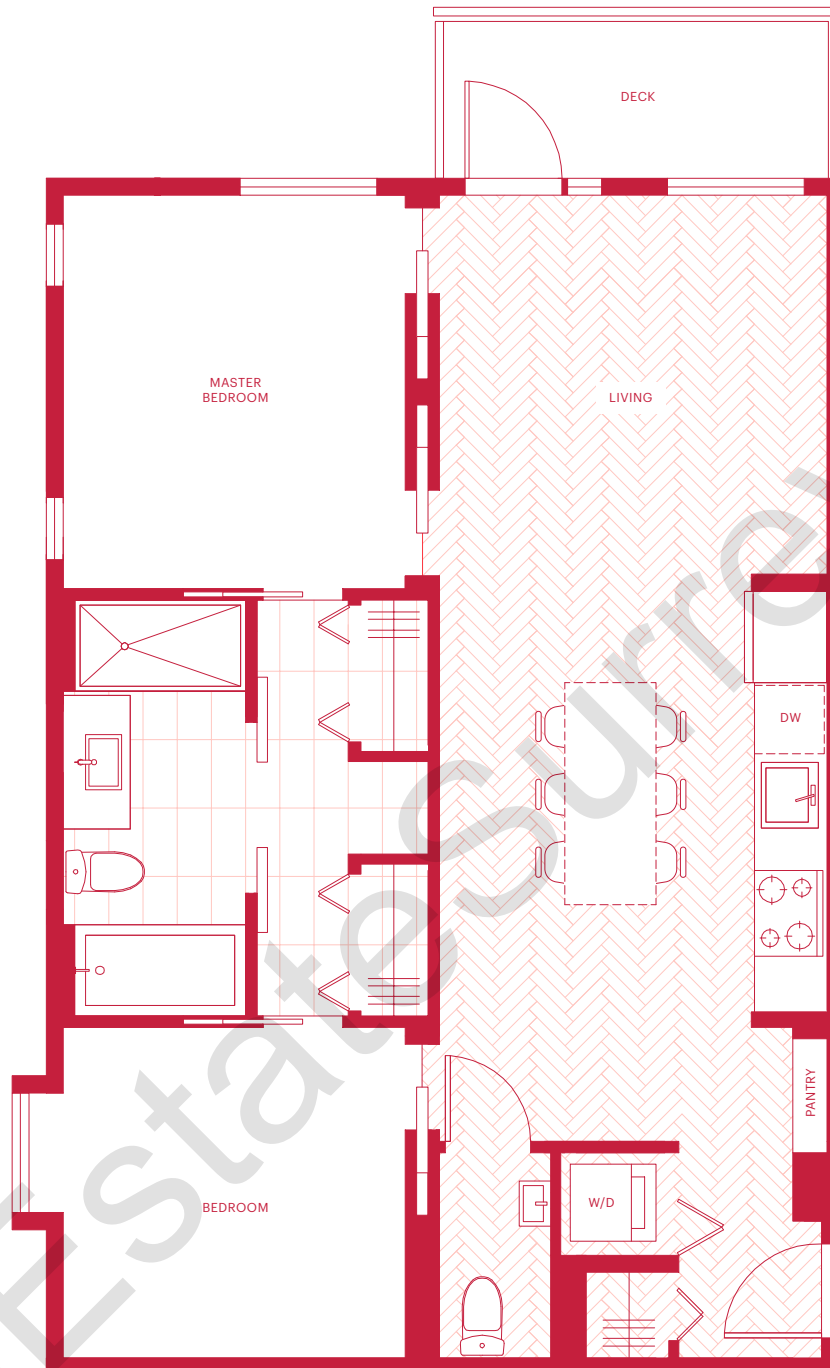

Arboreta A plan 2 bedroom

Total 895 sq ft Interior 845 sq ft Outdoor 50 sq ft

Arboreta A1 plan 2 bedroom

Total 878 sq ft Interior 828 sq ft Outdoor 50 sq ft

Arboreta A2 plan 2 bedroom & den

Total 932 sq ft Interior 882 sq ft Outdoor 50 sq ft

Guildford G plan 1 bedroom

Total 618 sq ft Interior 566 sq ft Outdoor 52 sq ft

Guildford G1 plan 1 bedroom

619 sq ft

Guildford G2 plan 1 bedroom

665 sq ft

Guildford G3 plan 1 bedroom & den

Total 757 sq ft Interior 705 sq ft Outdoor 52 sq ft

Holly H plan 2 bedroom

Total 849 sq ft Interior 799 sq ft Outdoor 50 sq ft

Holly H1 plan 2 bedroom

Total 858 sq ft Interior 806 sq ft Outdoor 52 sq ft

Holly H2 plan 2 bedroom

Total 856 sq ft Interior 806 sq ft Outdoor 50 sq ft

Irving I plan 2 bedroom

Total 970 sq ft Interior 920 sq ft Outdoor 50 sq ft

Irving I2 plan 2 bedroom

Total 970 sq ft Interior 920 sq ft Outdoor 50 sq ft