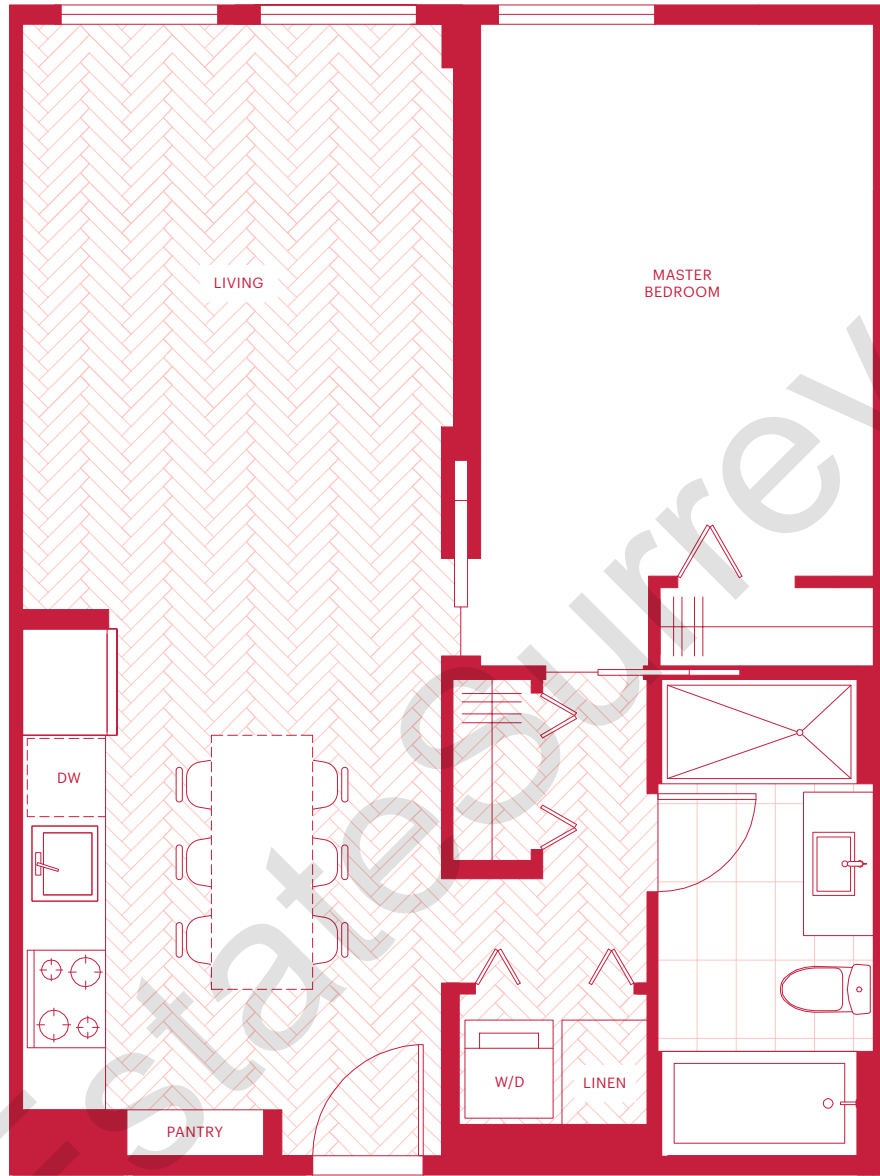

Arboreta A plan 2 bedroom

Total 895 sq ft Interior 845 sq ft Outdoor 50 sq ft

Arboreta A1 plan 2 bedroom

Total 878 sq ft Interior 828 sq ft Outdoor 50 sq ft

Arboreta A2 plan 2 bedroom & den

Total 932 sq ft Interior 882 sq ft Outdoor 50 sq ft

Guildford G plan 1 bedroom

Total 618 sq ft Interior 566 sq ft Outdoor 52 sq ft

Guildford G1 plan 1 bedroom

619 sq ft

Guildford G2 plan 1 bedroom

665 sq ft

Guildford G3 plan 1 bedroom & den

Total 757 sq ft Interior 705 sq ft Outdoor 52 sq ft

Holly H plan 2 bedroom

Total 849 sq ft Interior 799 sq ft Outdoor 50 sq ft

Holly H1 plan 2 bedroom

Total 858 sq ft Interior 806 sq ft Outdoor 52 sq ft

Holly H2 plan 2 bedroom

Total 856 sq ft Interior 806 sq ft Outdoor 50 sq ft

Irving I plan 2 bedroom

Total 970 sq ft Interior 920 sq ft Outdoor 50 sq ft

Irving I2 plan 2 bedroom

Total 970 sq ft Interior 920 sq ft Outdoor 50 sq ft