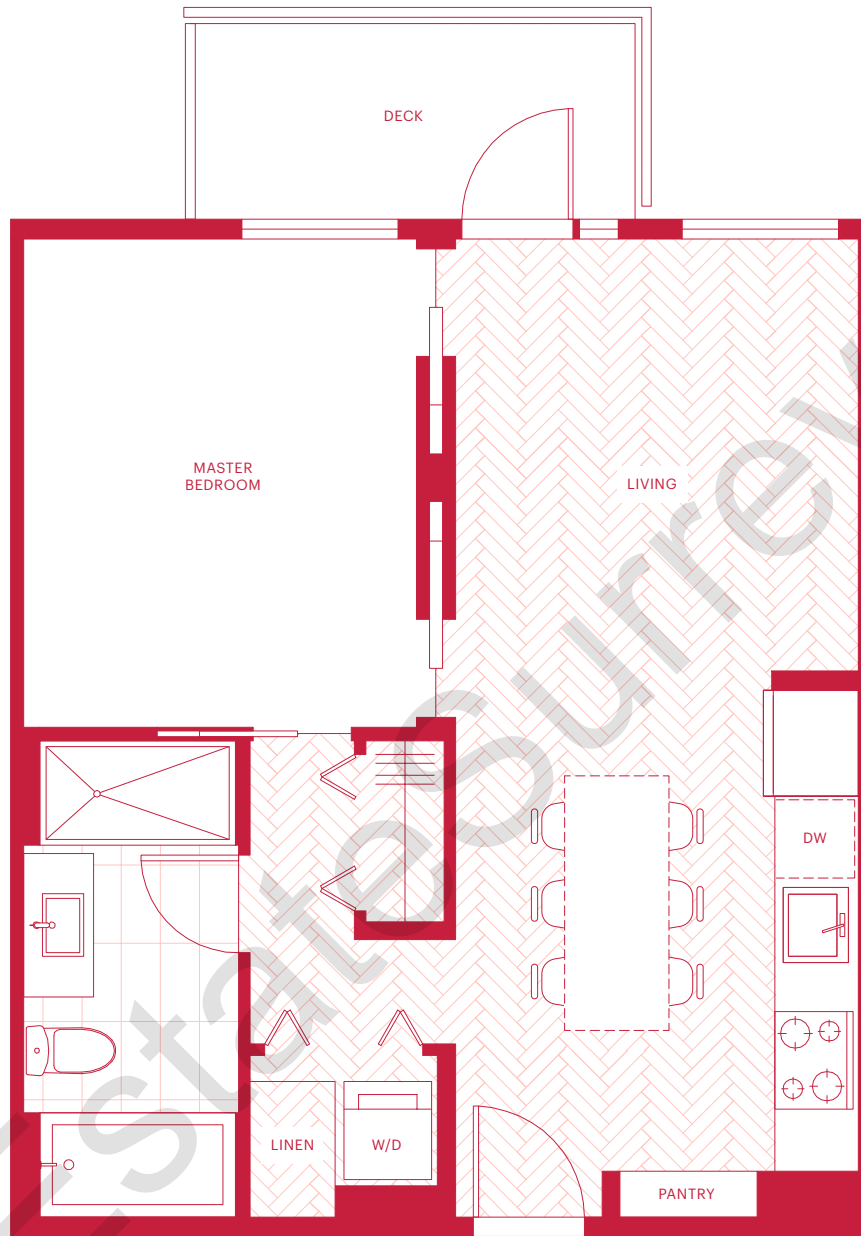

Arboreta A plan 2 bedroom

Total 895 sq ft Interior 845 sq ft Outdoor 50 sq ft

Arboreta A1 plan 2 bedroom

Total 878 sq ft Interior 828 sq ft Outdoor 50 sq ft

Arboreta A2 plan 2 bedroom & den

Total 932 sq ft Interior 882 sq ft Outdoor 50 sq ft

Guildford G plan 1 bedroom

Total 618 sq ft Interior 566 sq ft Outdoor 52 sq ft

Guildford G1 plan 1 bedroom

619 sq ft

Guildford G2 plan 1 bedroom

665 sq ft

Guildford G3 plan 1 bedroom & den

Total 757 sq ft Interior 705 sq ft Outdoor 52 sq ft

Holly H plan 2 bedroom

Total 849 sq ft Interior 799 sq ft Outdoor 50 sq ft

Holly H1 plan 2 bedroom

Total 858 sq ft Interior 806 sq ft Outdoor 52 sq ft

Holly H2 plan 2 bedroom

Total 856 sq ft Interior 806 sq ft Outdoor 50 sq ft

Irving I plan 2 bedroom

Total 970 sq ft Interior 920 sq ft Outdoor 50 sq ft

Irving I2 plan 2 bedroom

Total 970 sq ft Interior 920 sq ft Outdoor 50 sq ft