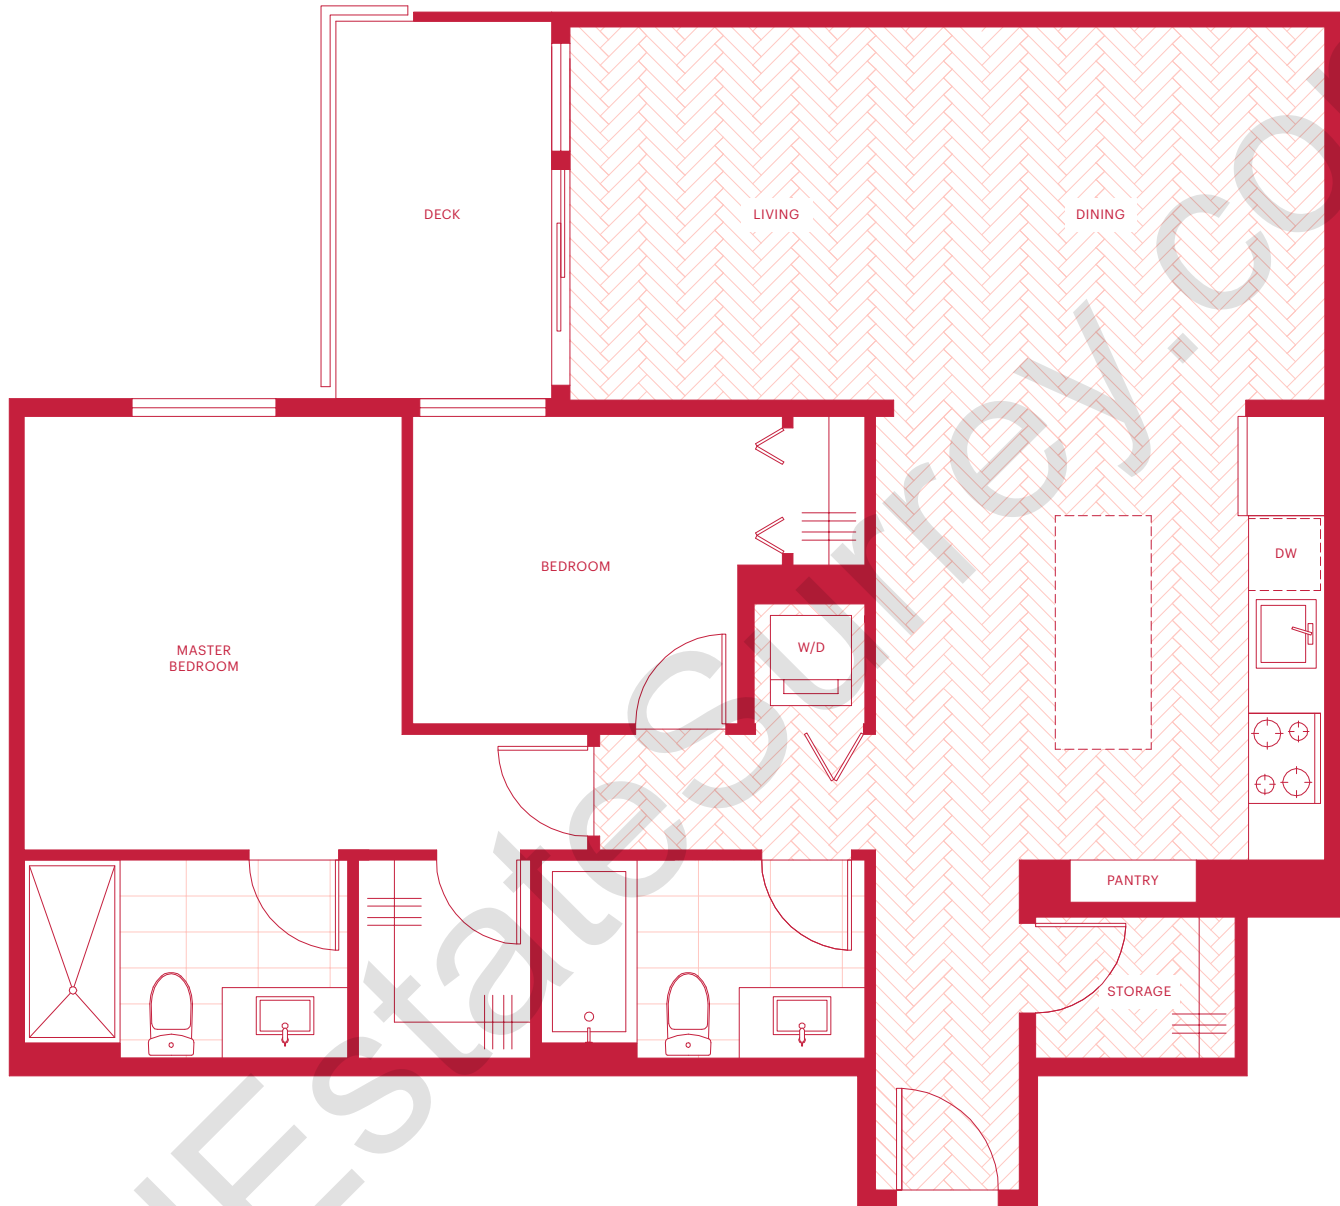

Arboreta A plan 2 bedroom

Total 895 sq ft Interior 845 sq ft Outdoor 50 sq ft

Arboreta A1 plan 2 bedroom

Total 878 sq ft Interior 828 sq ft Outdoor 50 sq ft

Arboreta A2 plan 2 bedroom & den

Total 932 sq ft Interior 882 sq ft Outdoor 50 sq ft

Guildford G plan 1 bedroom

Total 618 sq ft Interior 566 sq ft Outdoor 52 sq ft

Guildford G1 plan 1 bedroom

619 sq ft

Guildford G2 plan 1 bedroom

665 sq ft

Guildford G3 plan 1 bedroom & den

Total 757 sq ft Interior 705 sq ft Outdoor 52 sq ft

Holly H plan 2 bedroom

Total 849 sq ft Interior 799 sq ft Outdoor 50 sq ft

Holly H1 plan 2 bedroom

Total 858 sq ft Interior 806 sq ft Outdoor 52 sq ft

Holly H2 plan 2 bedroom

Total 856 sq ft Interior 806 sq ft Outdoor 50 sq ft

Irving I plan 2 bedroom

Total 970 sq ft Interior 920 sq ft Outdoor 50 sq ft

Irving I2 plan 2 bedroom

Total 970 sq ft Interior 920 sq ft Outdoor 50 sq ft