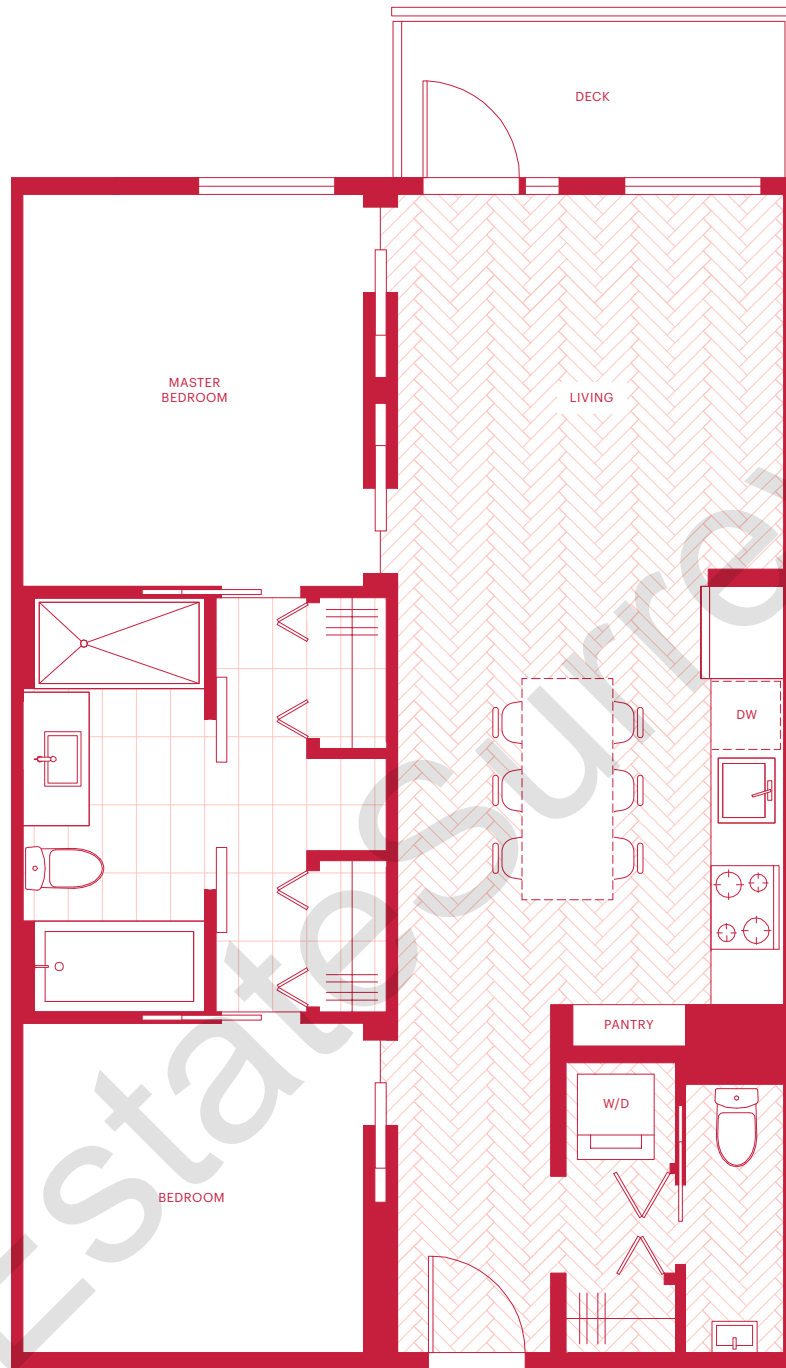

Arboreta A plan 2 bedroom

Total 895 sq ft Interior 845 sq ft Outdoor 50 sq ft

Arboreta A1 plan 2 bedroom

Total 878 sq ft Interior 828 sq ft Outdoor 50 sq ft

Arboreta A2 plan 2 bedroom & den

Total 932 sq ft Interior 882 sq ft Outdoor 50 sq ft

Guildford G plan 1 bedroom

Total 618 sq ft Interior 566 sq ft Outdoor 52 sq ft

Guildford G1 plan 1 bedroom

619 sq ft

Guildford G2 plan 1 bedroom

665 sq ft

Guildford G3 plan 1 bedroom & den

Total 757 sq ft Interior 705 sq ft Outdoor 52 sq ft

Holly H plan 2 bedroom

Total 849 sq ft Interior 799 sq ft Outdoor 50 sq ft

Holly H1 plan 2 bedroom

Total 858 sq ft Interior 806 sq ft Outdoor 52 sq ft

Holly H2 plan 2 bedroom

Total 856 sq ft Interior 806 sq ft Outdoor 50 sq ft

Irving I plan 2 bedroom

Total 970 sq ft Interior 920 sq ft Outdoor 50 sq ft

Irving I2 plan 2 bedroom

Total 970 sq ft Interior 920 sq ft Outdoor 50 sq ft