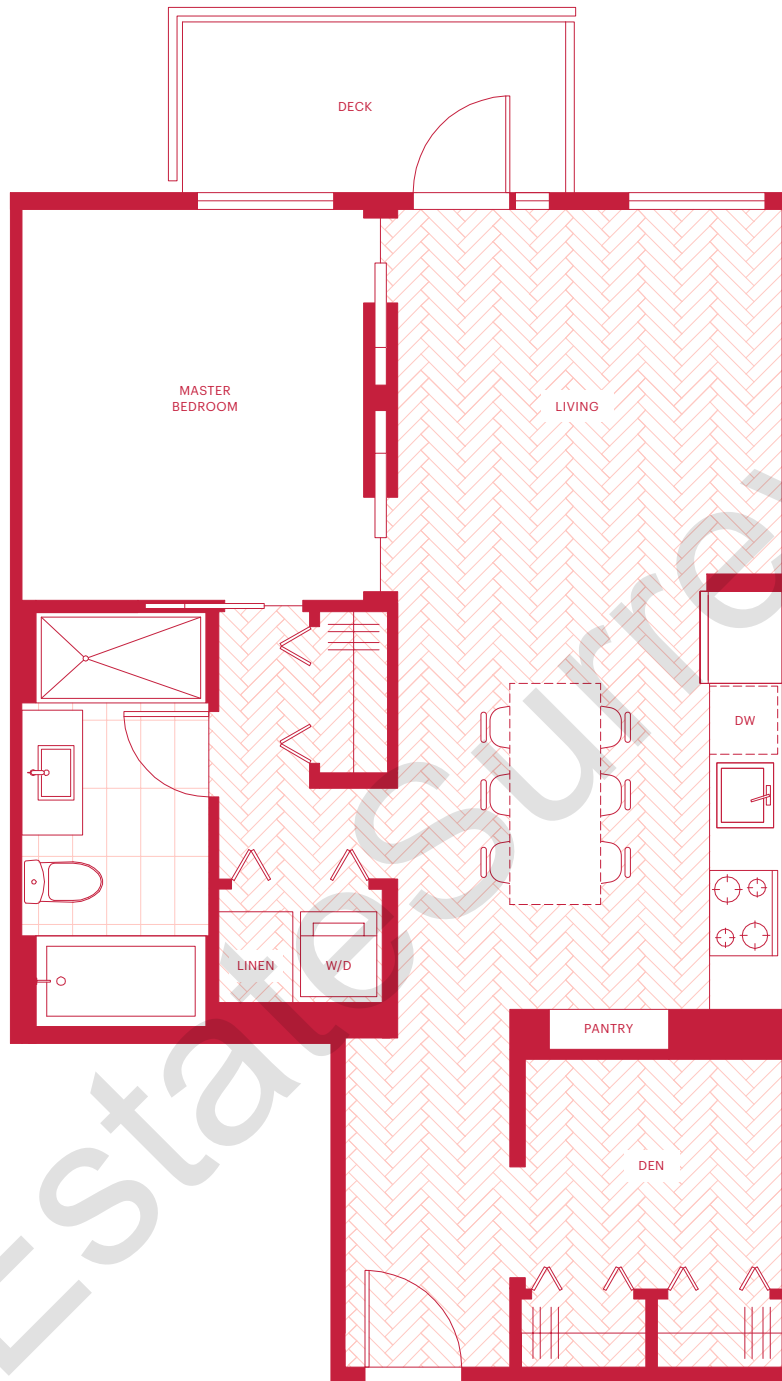

Arboreta A plan 2 bedroom

Total 895 sq ft Interior 845 sq ft Outdoor 50 sq ft

Arboreta A1 plan 2 bedroom

Total 878 sq ft Interior 828 sq ft Outdoor 50 sq ft

Arboreta A2 plan 2 bedroom & den

Total 932 sq ft Interior 882 sq ft Outdoor 50 sq ft

Guildford G plan 1 bedroom

Total 618 sq ft Interior 566 sq ft Outdoor 52 sq ft

Guildford G1 plan 1 bedroom

619 sq ft

Guildford G2 plan 1 bedroom

665 sq ft

Guildford G3 plan 1 bedroom & den

Total 757 sq ft Interior 705 sq ft Outdoor 52 sq ft

Holly H plan 2 bedroom

Total 849 sq ft Interior 799 sq ft Outdoor 50 sq ft

Holly H1 plan 2 bedroom

Total 858 sq ft Interior 806 sq ft Outdoor 52 sq ft

Holly H2 plan 2 bedroom

Total 856 sq ft Interior 806 sq ft Outdoor 50 sq ft

Irving I plan 2 bedroom

Total 970 sq ft Interior 920 sq ft Outdoor 50 sq ft

Irving I2 plan 2 bedroom

Total 970 sq ft Interior 920 sq ft Outdoor 50 sq ft