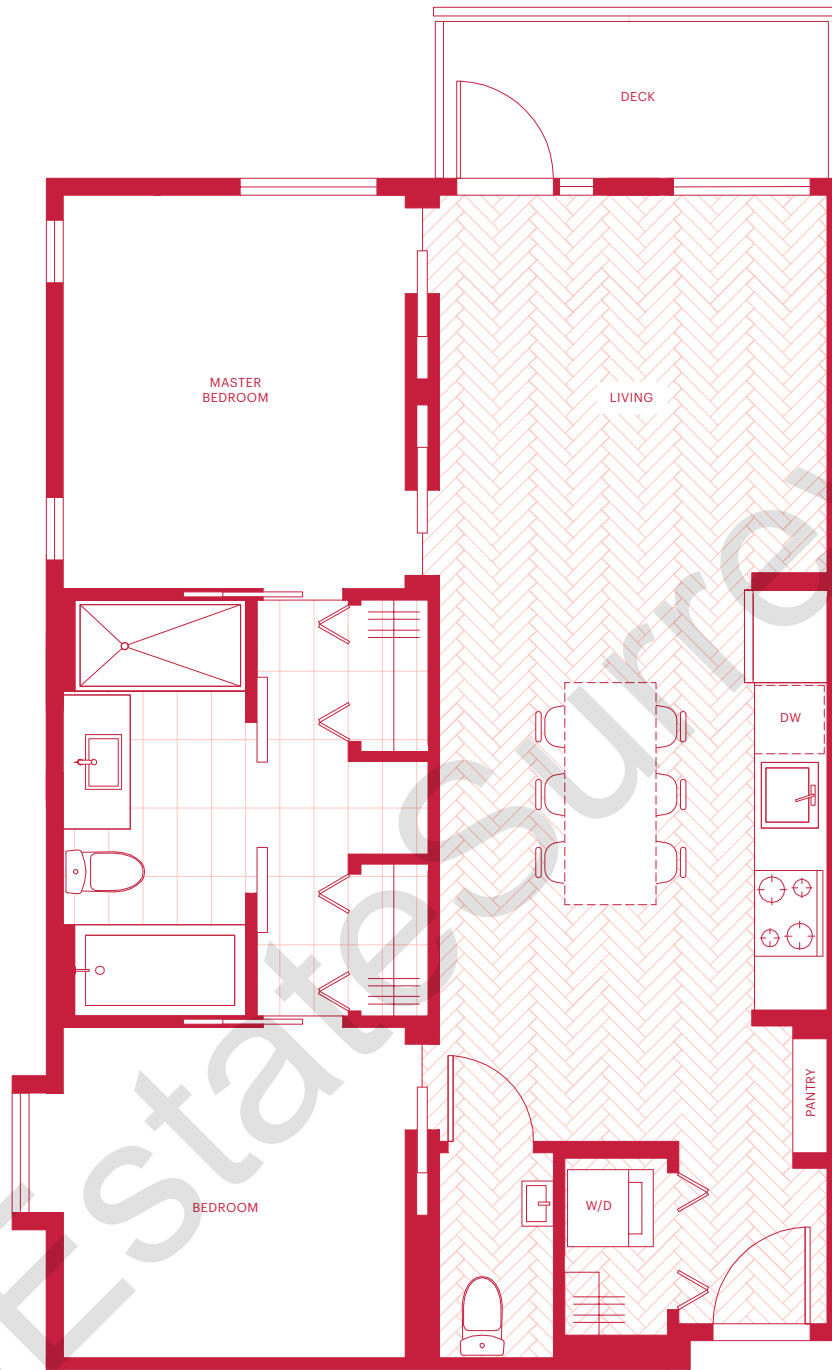

Arboreta A plan 2 bedroom

Total 895 sq ft Interior 845 sq ft Outdoor 50 sq ft

Arboreta A1 plan 2 bedroom

Total 878 sq ft Interior 828 sq ft Outdoor 50 sq ft

Arboreta A2 plan 2 bedroom & den

Total 932 sq ft Interior 882 sq ft Outdoor 50 sq ft

Guildford G plan 1 bedroom

Total 618 sq ft Interior 566 sq ft Outdoor 52 sq ft

Guildford G1 plan 1 bedroom

619 sq ft

Guildford G2 plan 1 bedroom

665 sq ft

Guildford G3 plan 1 bedroom & den

Total 757 sq ft Interior 705 sq ft Outdoor 52 sq ft

Holly H plan 2 bedroom

Total 849 sq ft Interior 799 sq ft Outdoor 50 sq ft

Holly H1 plan 2 bedroom

Total 858 sq ft Interior 806 sq ft Outdoor 52 sq ft

Holly H2 plan 2 bedroom

Total 856 sq ft Interior 806 sq ft Outdoor 50 sq ft

Irving I plan 2 bedroom

Total 970 sq ft Interior 920 sq ft Outdoor 50 sq ft

Irving I2 plan 2 bedroom

Total 970 sq ft Interior 920 sq ft Outdoor 50 sq ft