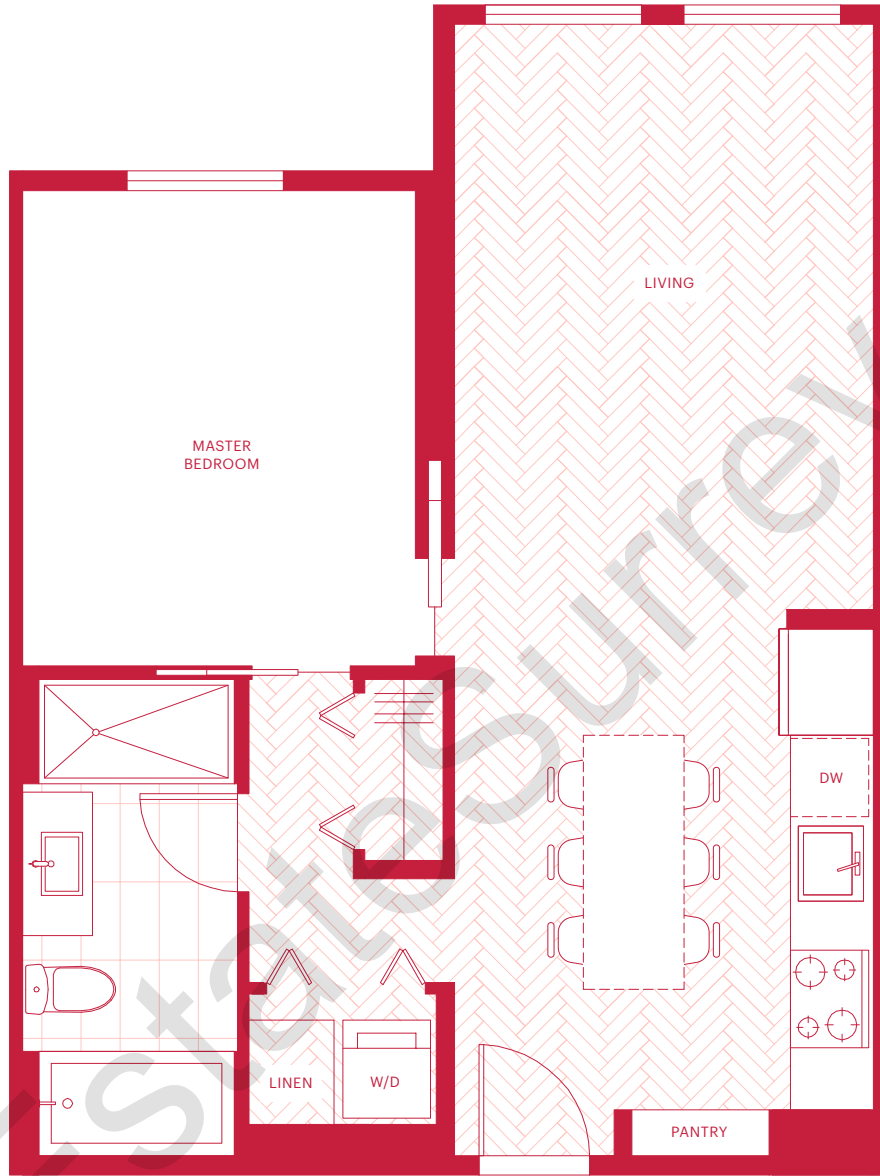

Arboreta A plan 2 bedroom

Total 895 sq ft Interior 845 sq ft Outdoor 50 sq ft

Arboreta A1 plan 2 bedroom

Total 878 sq ft Interior 828 sq ft Outdoor 50 sq ft

Arboreta A2 plan 2 bedroom & den

Total 932 sq ft Interior 882 sq ft Outdoor 50 sq ft

Guildford G plan 1 bedroom

Total 618 sq ft Interior 566 sq ft Outdoor 52 sq ft

Guildford G1 plan 1 bedroom

619 sq ft

Guildford G2 plan 1 bedroom

665 sq ft

Guildford G3 plan 1 bedroom & den

Total 757 sq ft Interior 705 sq ft Outdoor 52 sq ft

Holly H plan 2 bedroom

Total 849 sq ft Interior 799 sq ft Outdoor 50 sq ft

Holly H1 plan 2 bedroom

Total 858 sq ft Interior 806 sq ft Outdoor 52 sq ft

Holly H2 plan 2 bedroom

Total 856 sq ft Interior 806 sq ft Outdoor 50 sq ft

Irving I plan 2 bedroom

Total 970 sq ft Interior 920 sq ft Outdoor 50 sq ft

Irving I2 plan 2 bedroom

Total 970 sq ft Interior 920 sq ft Outdoor 50 sq ft