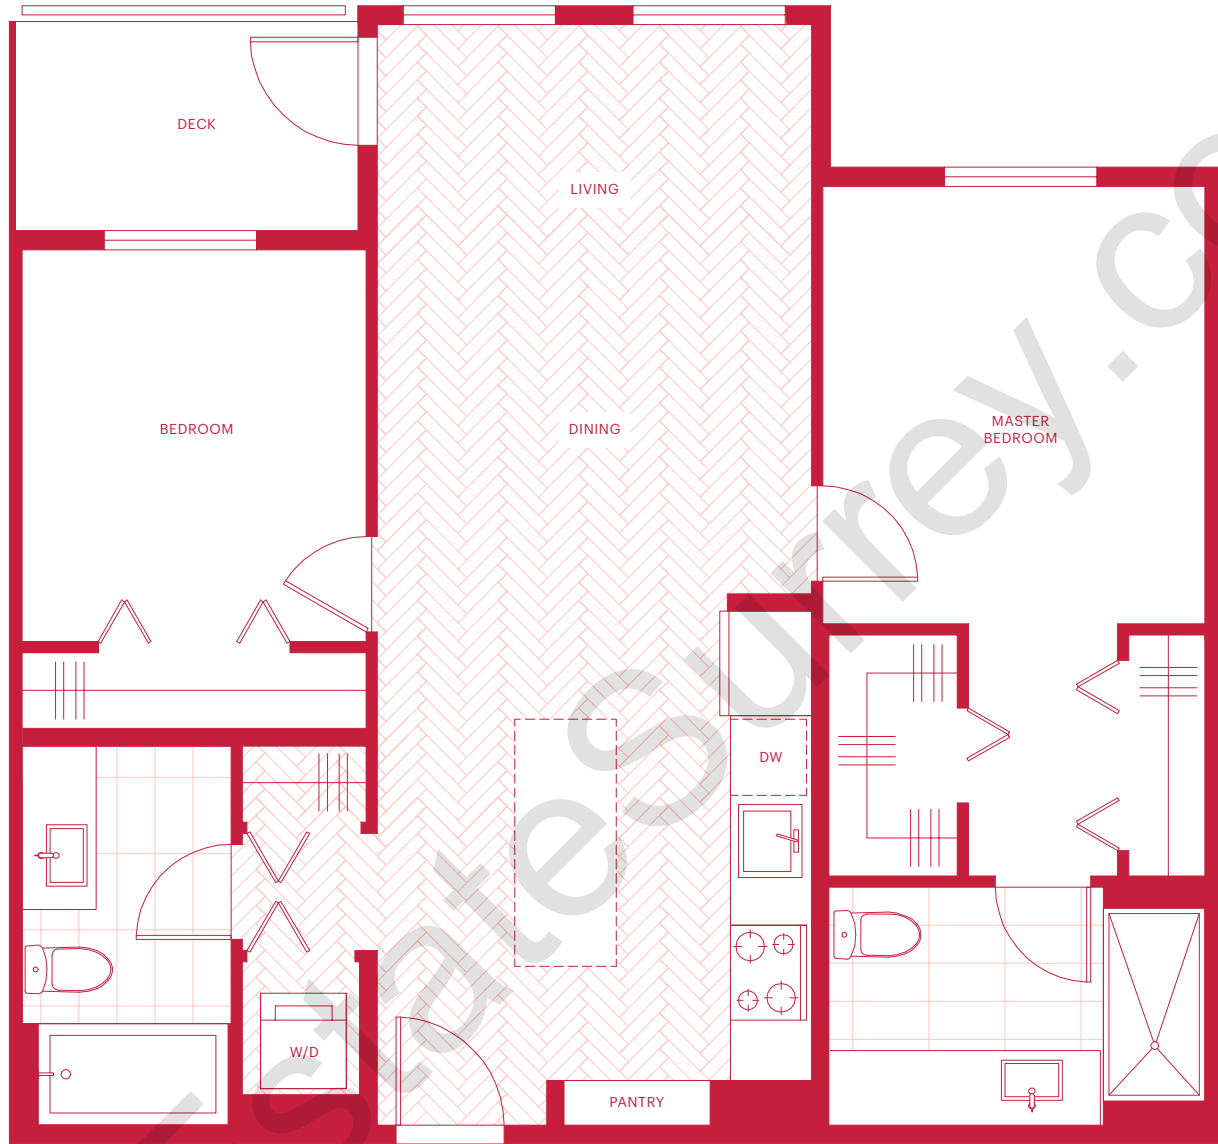

Arboreta A plan 2 bedroom

Total 895 sq ft Interior 845 sq ft Outdoor 50 sq ft

Arboreta A1 plan 2 bedroom

Total 878 sq ft Interior 828 sq ft Outdoor 50 sq ft

Arboreta A2 plan 2 bedroom & den

Total 932 sq ft Interior 882 sq ft Outdoor 50 sq ft

Guildford G plan 1 bedroom

Total 618 sq ft Interior 566 sq ft Outdoor 52 sq ft

Guildford G1 plan 1 bedroom

619 sq ft

Guildford G2 plan 1 bedroom

665 sq ft

Guildford G3 plan 1 bedroom & den

Total 757 sq ft Interior 705 sq ft Outdoor 52 sq ft

Holly H plan 2 bedroom

Total 849 sq ft Interior 799 sq ft Outdoor 50 sq ft

Holly H1 plan 2 bedroom

Total 858 sq ft Interior 806 sq ft Outdoor 52 sq ft

Holly H2 plan 2 bedroom

Total 856 sq ft Interior 806 sq ft Outdoor 50 sq ft

Irving I plan 2 bedroom

Total 970 sq ft Interior 920 sq ft Outdoor 50 sq ft

Irving I2 plan 2 bedroom

Total 970 sq ft Interior 920 sq ft Outdoor 50 sq ft