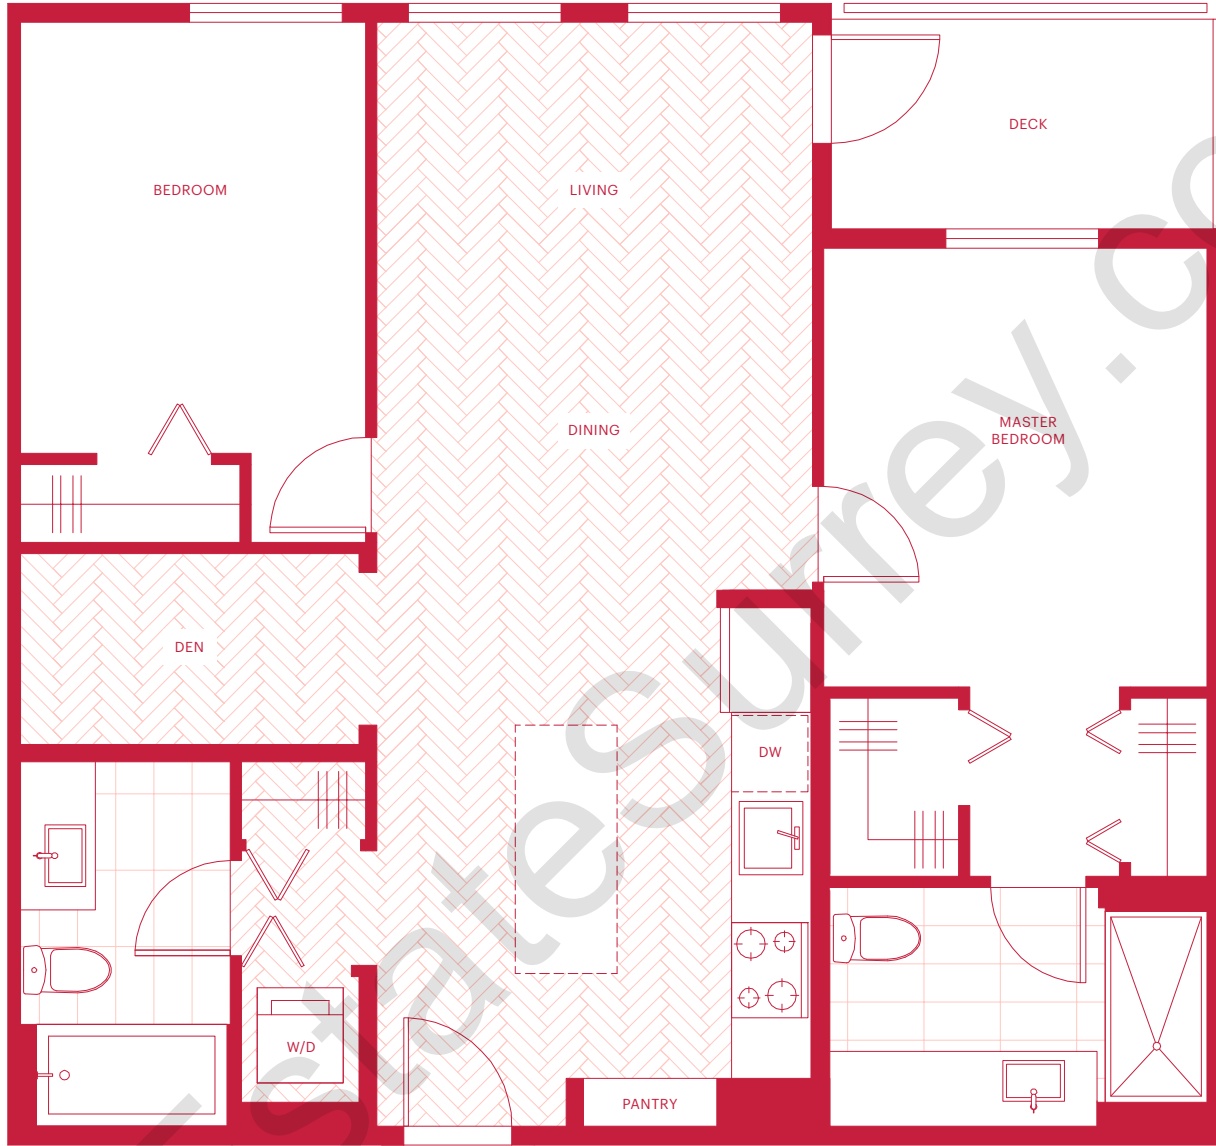

Arboreta A plan 2 bedroom

Total 895 sq ft Interior 845 sq ft Outdoor 50 sq ft

Arboreta A1 plan 2 bedroom

Total 878 sq ft Interior 828 sq ft Outdoor 50 sq ft

Arboreta A2 plan 2 bedroom & den

Total 932 sq ft Interior 882 sq ft Outdoor 50 sq ft

Guildford G plan 1 bedroom

Total 618 sq ft Interior 566 sq ft Outdoor 52 sq ft

Guildford G1 plan 1 bedroom

619 sq ft

Guildford G2 plan 1 bedroom

665 sq ft

Guildford G3 plan 1 bedroom & den

Total 757 sq ft Interior 705 sq ft Outdoor 52 sq ft

Holly H plan 2 bedroom

Total 849 sq ft Interior 799 sq ft Outdoor 50 sq ft

Holly H1 plan 2 bedroom

Total 858 sq ft Interior 806 sq ft Outdoor 52 sq ft

Holly H2 plan 2 bedroom

Total 856 sq ft Interior 806 sq ft Outdoor 50 sq ft

Irving I plan 2 bedroom

Total 970 sq ft Interior 920 sq ft Outdoor 50 sq ft

Irving I2 plan 2 bedroom

Total 970 sq ft Interior 920 sq ft Outdoor 50 sq ft