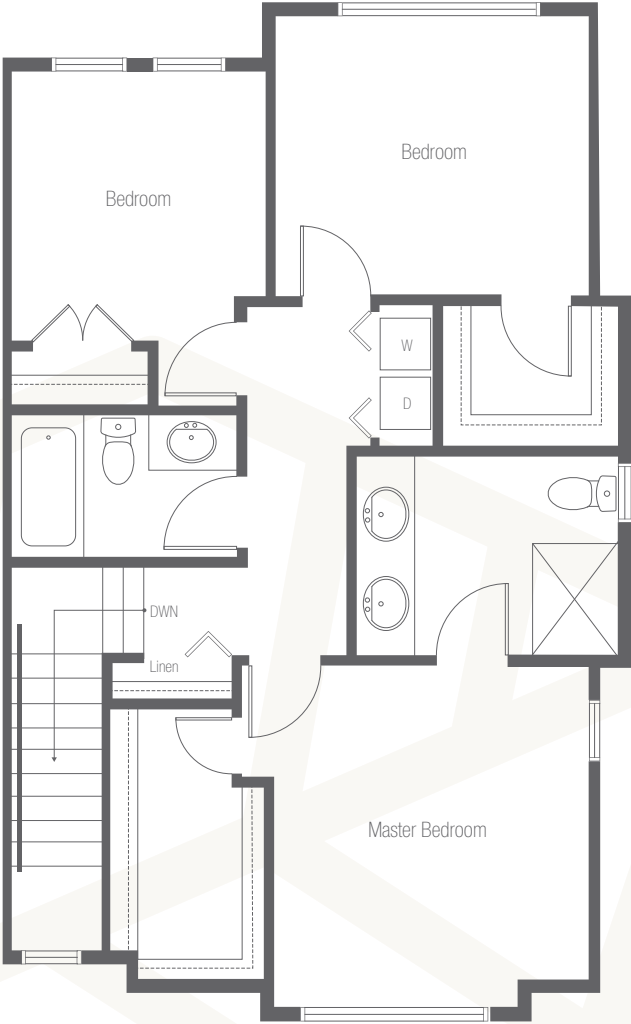

B PLAN

1,561 - 1,616 sq. ft.
 4 Bedroom, 2.5 Bathrooms

B1a PLAN

1,507 sq. ft.
4 Bedroom, 2.5 Bathrooms

C PLAN

1,631 - 1,682 sq. ft.

4 Bedroom, 2.5 Bathrooms

C1a PLAN

1,648 sq. ft.
4 Bedroom, 2.5 Bathrooms

Lower

Main

Upper

D PLAN

1,880 - 1,902 sq. ft.

4 Bedroom, 3.5 Bathrooms