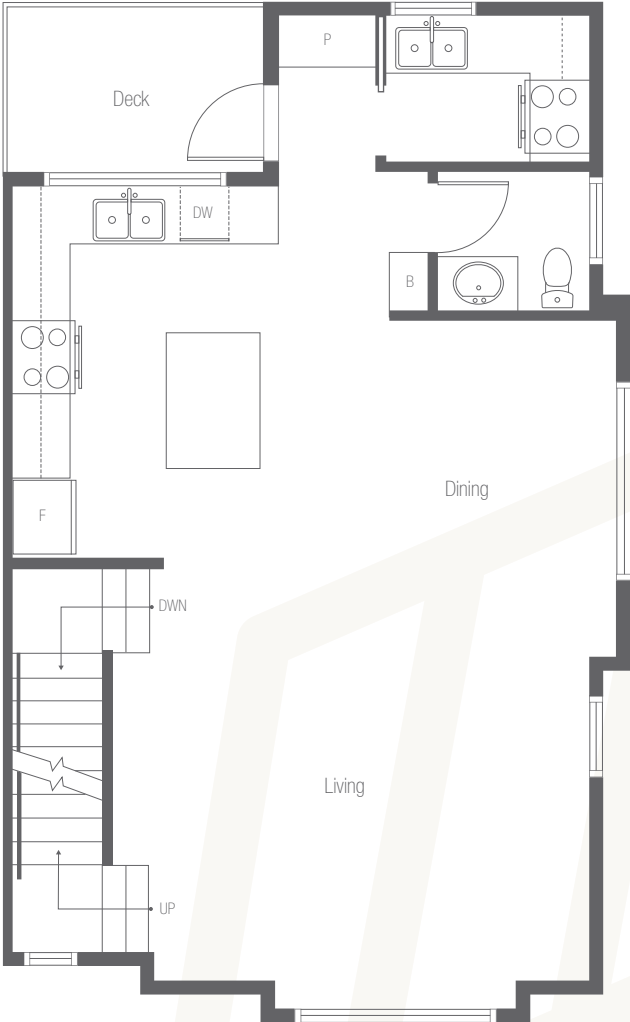

B PLAN

1,561 - 1,616 sq. ft.
 4 Bedroom, 2.5 Bathrooms

B1a PLAN

1,507 sq. ft.
4 Bedroom, 2.5 Bathrooms

C PLAN

1,631 - 1,682 sq. ft.

4 Bedroom, 2.5 Bathrooms

C1a PLAN

1,648 sq. ft.
4 Bedroom, 2.5 Bathrooms

Lower

Main

Upper

D PLAN

1,880 - 1,902 sq. ft.

4 Bedroom, 3.5 Bathrooms