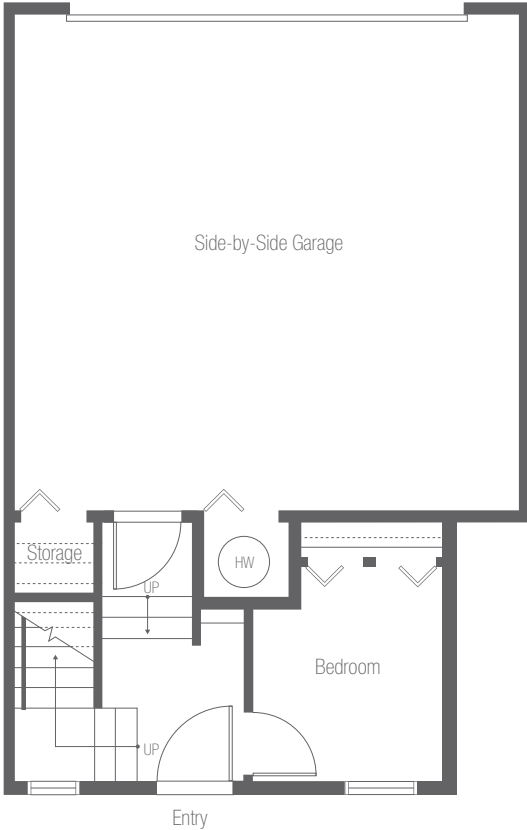

B PLAN

1,561 - 1,616 sq. ft.
 4 Bedroom, 2.5 Bathrooms

B1a PLAN

1,507 sq. ft.
4 Bedroom, 2.5 Bathrooms

C PLAN

1,631 - 1,682 sq. ft.

4 Bedroom, 2.5 Bathrooms

C1a PLAN

1,648 sq. ft.
4 Bedroom, 2.5 Bathrooms

Lower

Main

Upper

D PLAN

1,880 - 1,902 sq. ft.

4 Bedroom, 3.5 Bathrooms