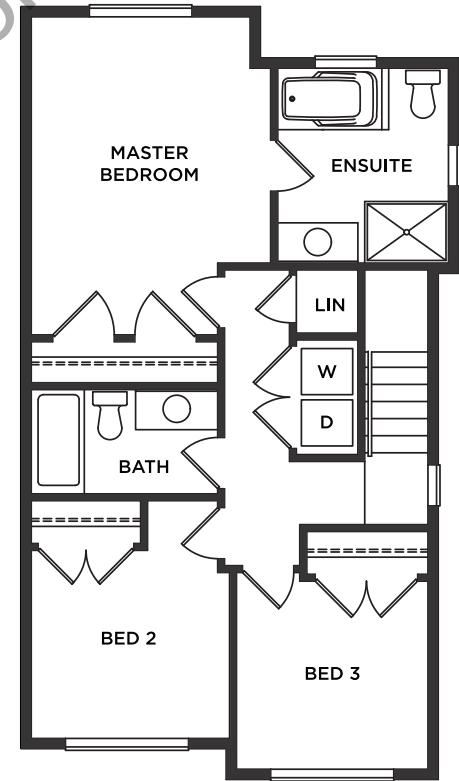

LOWER FLOOR
 APPROX. 257 - 258 S.F.

MAIN FLOOR
 APPROX. 667 - 679 S.F.

UPPER FLOOR
 APPROX. 712 - 722 S.F.

www.RealtyStateSurrey.com

LOWER FLOOR
APPROX. 265 - 267 S.F.

MAIN FLOOR
APPROX. 684 - 690 S.F.

UPPER FLOOR
APPROX. 728 - 734 S.F.

LOWER FLOOR
APPROX. 257 S.F.

MAIN FLOOR
APPROX. 678 S.F.

UPPER FLOOR
APPROX. 722 S.F.

LOWER FLOOR
APPROX. 80 S.F.

MAIN FLOOR
APPROX. 581 - 582 S.F.

UPPER FLOOR
APPROX. 597 S.F.