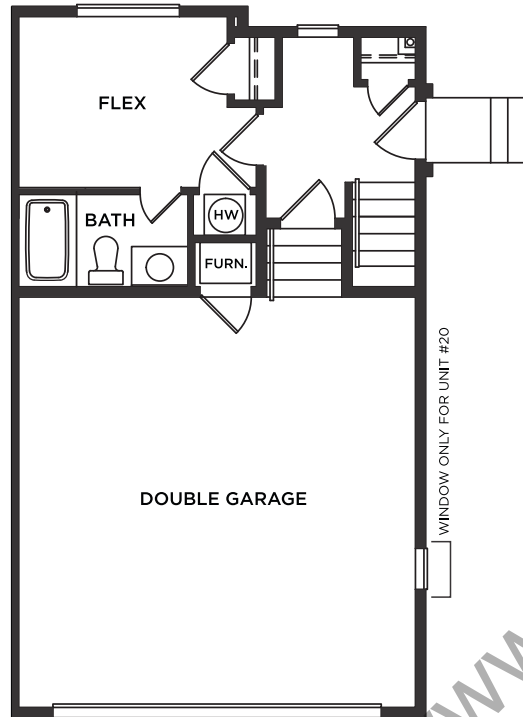

LOWER FLOOR
 APPROX. 257 - 258 S.F.

MAIN FLOOR
 APPROX. 667 - 679 S.F.

UPPER FLOOR
 APPROX. 712 - 722 S.F.

www.RealtyStateSurrey.com

LOWER FLOOR
APPROX. 265 - 267 S.F.

MAIN FLOOR
APPROX. 684 - 690 S.F.

UPPER FLOOR
APPROX. 728 - 734 S.F.

LOWER FLOOR
APPROX. 257 S.F.

MAIN FLOOR
APPROX. 678 S.F.

UPPER FLOOR
APPROX. 722 S.F.

LOWER FLOOR
APPROX. 80 S.F.

MAIN FLOOR
APPROX. 581 - 582 S.F.

UPPER FLOOR
APPROX. 597 S.F.