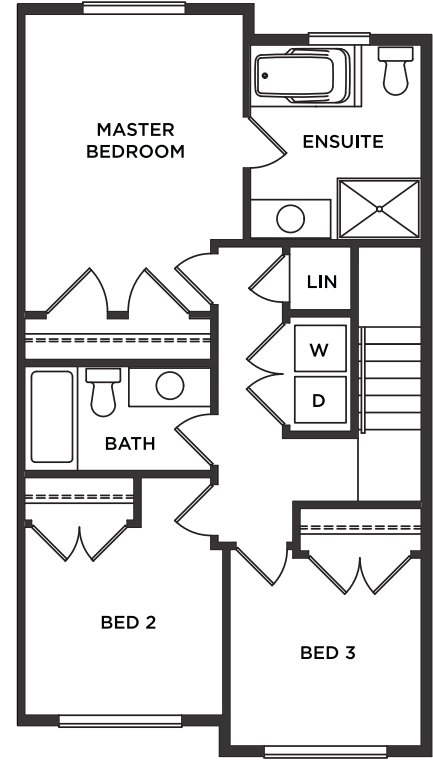

LOWER FLOOR
 APPROX. 257 - 258 S.F.

MAIN FLOOR
 APPROX. 667 - 679 S.F.

UPPER FLOOR
 APPROX. 712 - 722 S.F.

www.RealtyStateSurrey.com

LOWER FLOOR
APPROX. 265 - 267 S.F.

MAIN FLOOR
APPROX. 684 - 690 S.F.

UPPER FLOOR
APPROX. 728 - 734 S.F.

LOWER FLOOR
APPROX. 257 S.F.

MAIN FLOOR
APPROX. 678 S.F.

UPPER FLOOR
APPROX. 722 S.F.

LOWER FLOOR
APPROX. 80 S.F.

MAIN FLOOR
APPROX. 581 - 582 S.F.

UPPER FLOOR
APPROX. 597 S.F.