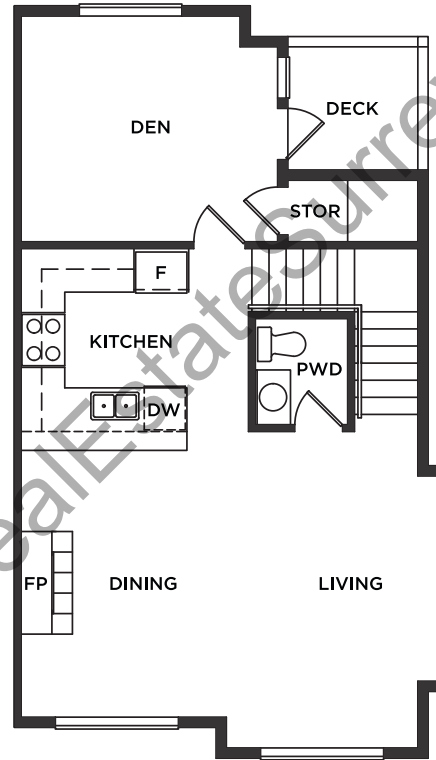

LOWER FLOOR
 APPROX. 257 - 258 S.F.

MAIN FLOOR
 APPROX. 667 - 679 S.F.

UPPER FLOOR
 APPROX. 712 - 722 S.F.

www.RealtyStateSurrey.com

LOWER FLOOR
APPROX. 265 - 267 S.F.

MAIN FLOOR
APPROX. 684 - 690 S.F.

UPPER FLOOR
APPROX. 728 - 734 S.F.

LOWER FLOOR
APPROX. 257 S.F.

MAIN FLOOR
APPROX. 678 S.F.

UPPER FLOOR
APPROX. 722 S.F.

LOWER FLOOR
APPROX. 80 S.F.

MAIN FLOOR
APPROX. 581 - 582 S.F.

UPPER FLOOR
APPROX. 597 S.F.