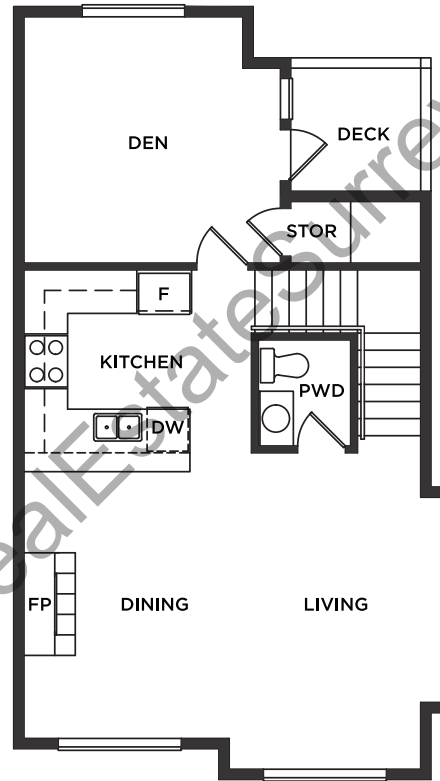

LOWER FLOOR
 APPROX. 257 - 258 S.F.

MAIN FLOOR
 APPROX. 667 - 679 S.F.

UPPER FLOOR
 APPROX. 712 - 722 S.F.

www.RealtyStateSurrey.com

LOWER FLOOR
APPROX. 265 - 267 S.F.

MAIN FLOOR
APPROX. 684 - 690 S.F.

UPPER FLOOR
APPROX. 728 - 734 S.F.

LOWER FLOOR
APPROX. 257 S.F.

MAIN FLOOR
APPROX. 678 S.F.

UPPER FLOOR
APPROX. 722 S.F.

LOWER FLOOR
APPROX. 80 S.F.

MAIN FLOOR
APPROX. 581 - 582 S.F.

UPPER FLOOR
APPROX. 597 S.F.