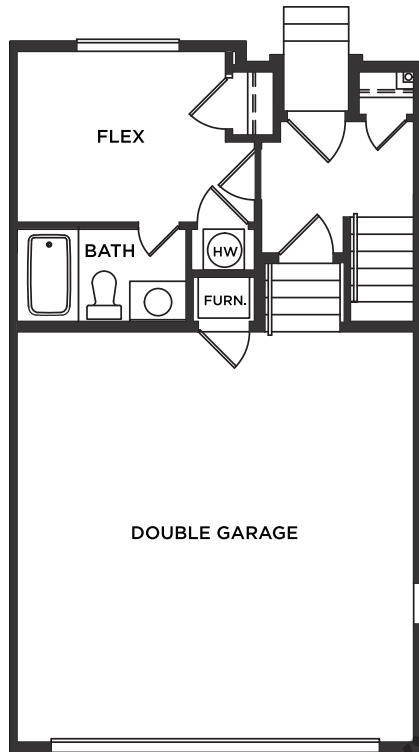

LOWER FLOOR
 APPROX. 257 - 258 S.F.

MAIN FLOOR
 APPROX. 667 - 679 S.F.

UPPER FLOOR
 APPROX. 712 - 722 S.F.

www.RealtyStateSurrey.com

LOWER FLOOR
APPROX. 265 - 267 S.F.

MAIN FLOOR
APPROX. 684 - 690 S.F.

UPPER FLOOR
APPROX. 728 - 734 S.F.

LOWER FLOOR
APPROX. 257 S.F.

MAIN FLOOR
APPROX. 678 S.F.

UPPER FLOOR
APPROX. 722 S.F.

LOWER FLOOR
APPROX. 80 S.F.

MAIN FLOOR
APPROX. 581 - 582 S.F.

UPPER FLOOR
APPROX. 597 S.F.