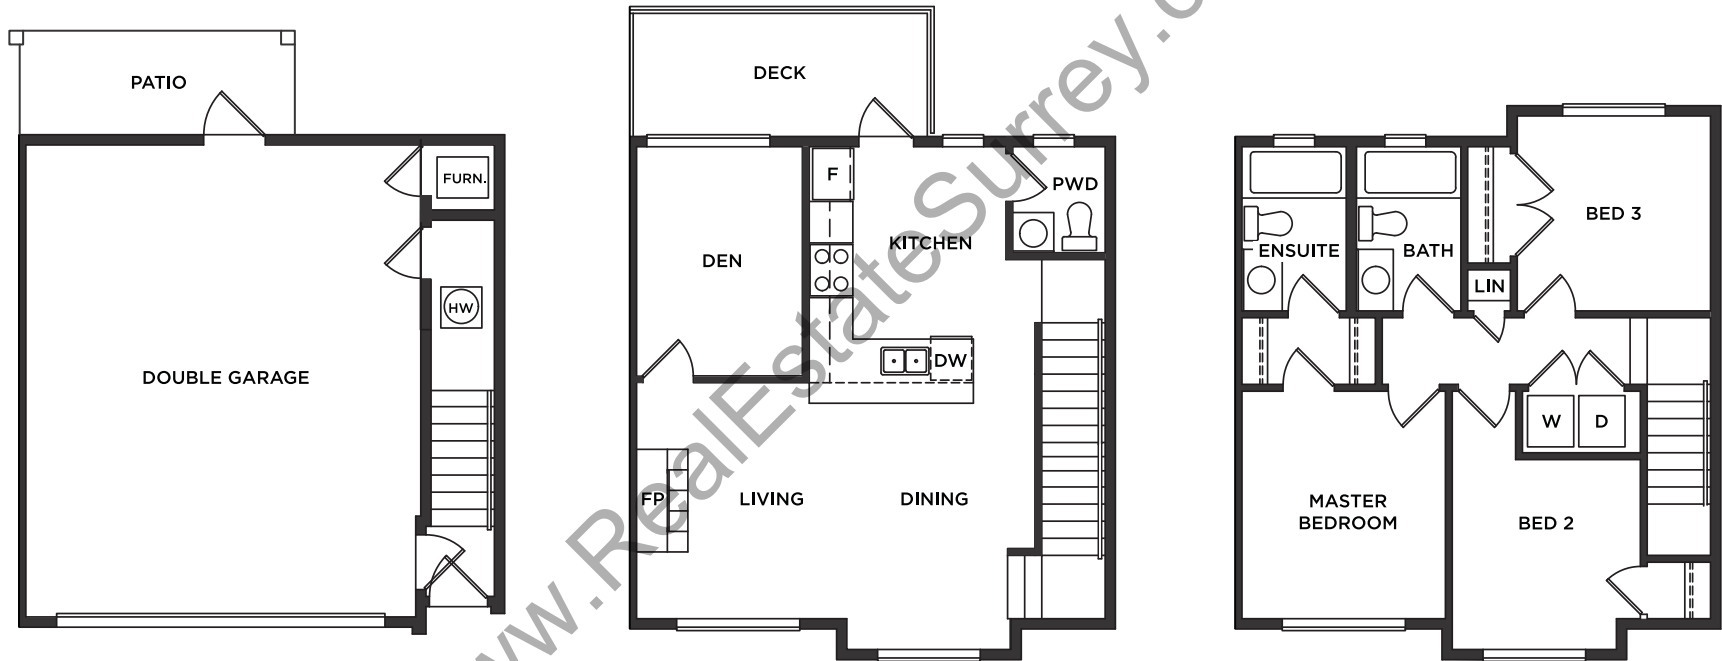

LOWER FLOOR
 APPROX. 257 - 258 S.F.

MAIN FLOOR
 APPROX. 667 - 679 S.F.

UPPER FLOOR
 APPROX. 712 - 722 S.F.

www.RealtyStateSurrey.com

LOWER FLOOR
APPROX. 265 - 267 S.F.

MAIN FLOOR
APPROX. 684 - 690 S.F.

UPPER FLOOR
APPROX. 728 - 734 S.F.

LOWER FLOOR
APPROX. 257 S.F.

MAIN FLOOR
APPROX. 678 S.F.

UPPER FLOOR
APPROX. 722 S.F.

LOWER FLOOR
APPROX. 80 S.F.

MAIN FLOOR
APPROX. 581 - 582 S.F.

UPPER FLOOR
APPROX. 597 S.F.