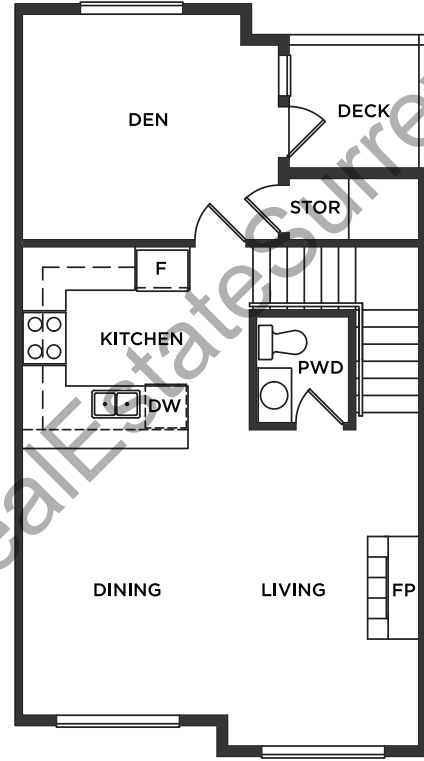

LOWER FLOOR
 APPROX. 257 - 258 S.F.

MAIN FLOOR
 APPROX. 667 - 679 S.F.

UPPER FLOOR
 APPROX. 712 - 722 S.F.

www.RealtyStateSurrey.com

LOWER FLOOR
APPROX. 265 - 267 S.F.

MAIN FLOOR
APPROX. 684 - 690 S.F.

UPPER FLOOR
APPROX. 728 - 734 S.F.

LOWER FLOOR
APPROX. 257 S.F.

MAIN FLOOR
APPROX. 678 S.F.

UPPER FLOOR
APPROX. 722 S.F.

LOWER FLOOR
APPROX. 80 S.F.

MAIN FLOOR
APPROX. 581 - 582 S.F.

UPPER FLOOR
APPROX. 597 S.F.