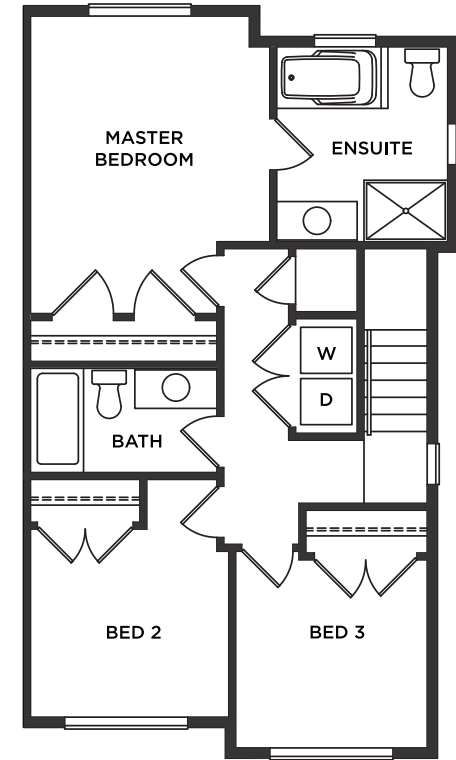

LOWER FLOOR
 APPROX. 257 - 258 S.F.

MAIN FLOOR
 APPROX. 667 - 679 S.F.

UPPER FLOOR
 APPROX. 712 - 722 S.F.

www.RealtyStateSurrey.com

LOWER FLOOR
APPROX. 265 - 267 S.F.

MAIN FLOOR
APPROX. 684 - 690 S.F.

UPPER FLOOR
APPROX. 728 - 734 S.F.

LOWER FLOOR
APPROX. 257 S.F.

MAIN FLOOR
APPROX. 678 S.F.

UPPER FLOOR
APPROX. 722 S.F.

LOWER FLOOR
APPROX. 80 S.F.

MAIN FLOOR
APPROX. 581 - 582 S.F.

UPPER FLOOR
APPROX. 597 S.F.