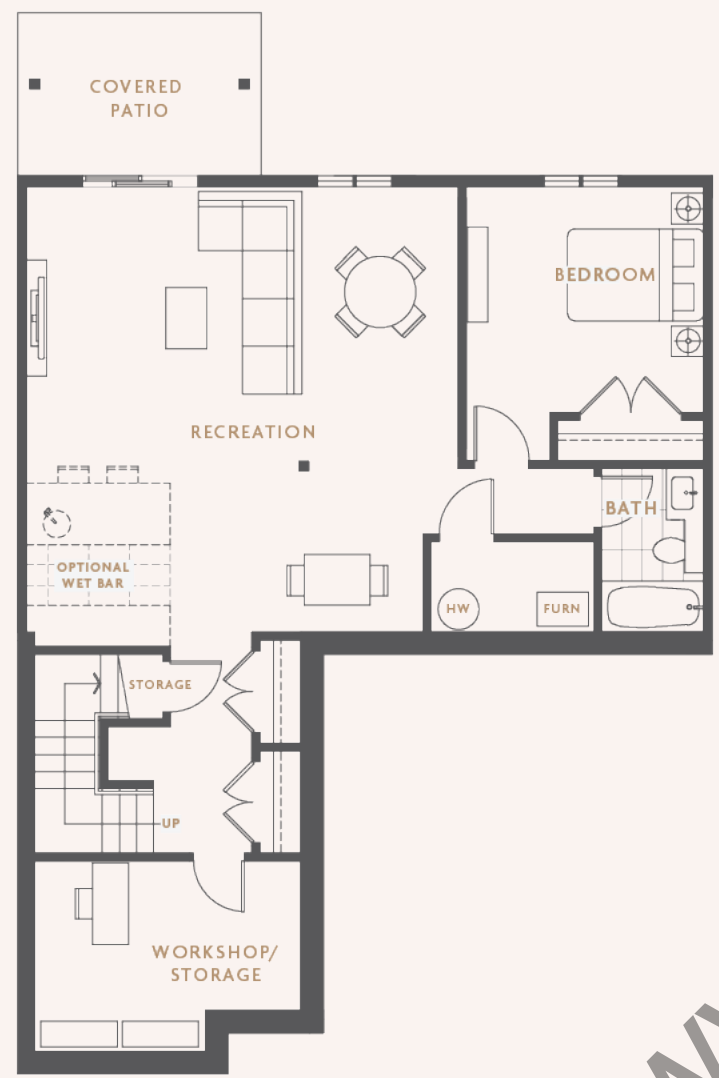

www.RealtySurrey.com

B2

4 BED
 3 BATH
 1 POWDER
 + REC
 + LOFT
 —
 2931 SQFT

LOWER

MAIN

UPPER

www.RealtySurrey.com

B3

4 BED
3 BATH
1 POWDER
+ REC
+ LOFT
2948 SQFT

LOWER

MAIN

UPPER

B4

4 BED
3 BATH
1 POWDER
+ REC
+ LOFT
3145 SQFT

LOWER

MAIN

UPPER

www.RealEstateSurrey.com

B5

4 BED
3 BATH
1 POWDER
+ REC
+ LOFT
—
2950 SQFT

B6

4 BED
3 BATH
1 POWDER
+ REC
+ LOFT
—
3114 SQFT

LOWER

MAIN

UPPER

www.realestate.surrey.com

B7

4 BED
3 BATH
1 POWDER
—
2931 SQFT

LOWER

MAIN

UPPER

C1