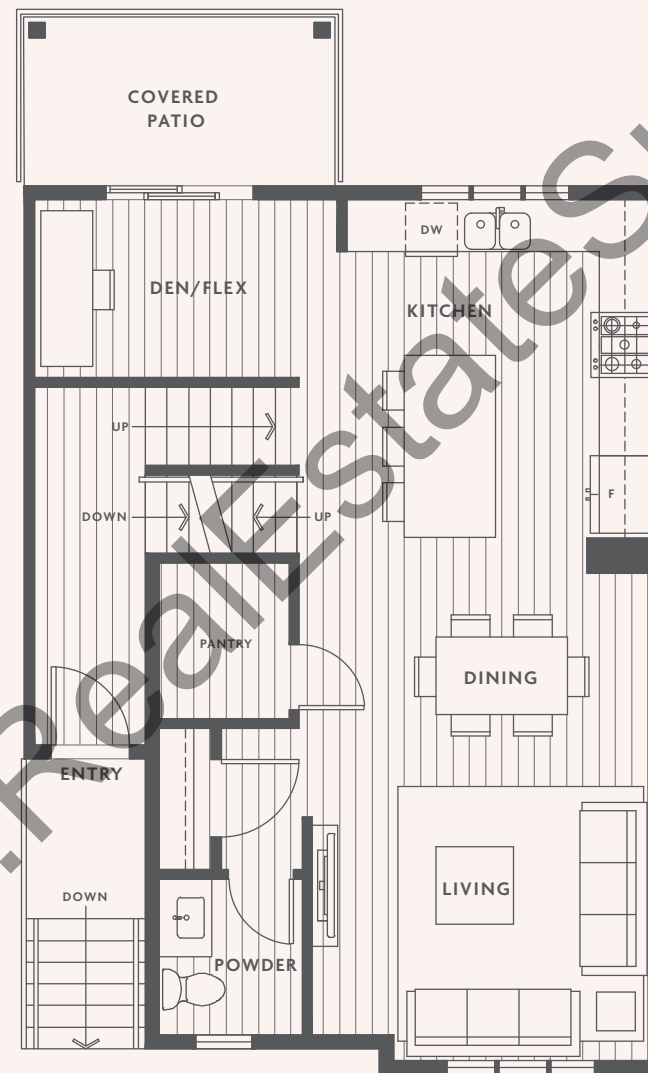

LOWER

MAIN

UPPER

www.RealestateSurrey.com

A1

3 BED
2 BATH
2 POWDER
+ REC

1963 SQFT

LOWER

MAIN

UPPER

COVERED
PATIO

www.RealtyStateSurrey.com

A2

3 BED
2 BATH
2 POWDER
+ REC
1916 SQFT

LOWER

MAIN

UPPER

A4

3 BED
2 BATH
2 POWDER
+ REC
1916 SQFT

B1

4 BED
3 BATH
1 POWDER
+ REC
+ LOFT
—
2950 SQFT

LOWER

MAIN

UPPER

www.RealtySurrey.com

B2

4 BED
 3 BATH
 1 POWDER
 + REC
 + LOFT
 —
 2931 SQFT

LOWER

MAIN

UPPER

www.RealtySurrey.com

B3