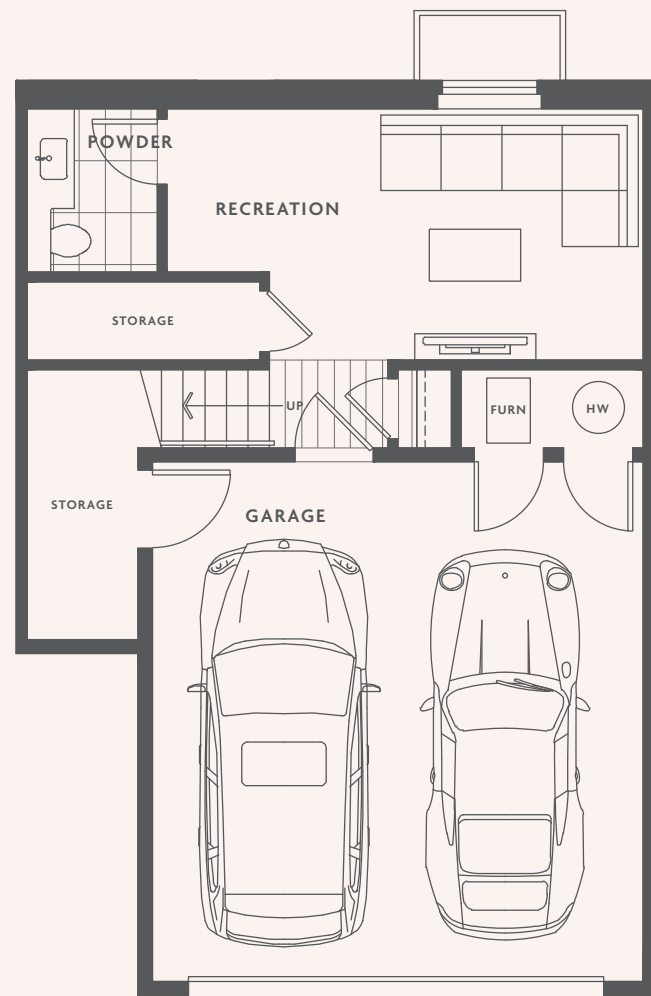

LOWER

MAIN

UPPER

www.RealestateSurrey.com

A1

3 BED
2 BATH
2 POWDER
+ REC

1963 SQFT

LOWER

MAIN

UPPER

COVERED
PATIO

www.RealtyStateSurrey.com

A2

3 BED
2 BATH
2 POWDER
+ REC
1916 SQFT

LOWER

MAIN

UPPER

A4

3 BED
2 BATH
2 POWDER
+ REC
1916 SQFT

B1

4 BED
3 BATH
1 POWDER
+ REC
+ LOFT
—
2950 SQFT

LOWER

MAIN

UPPER