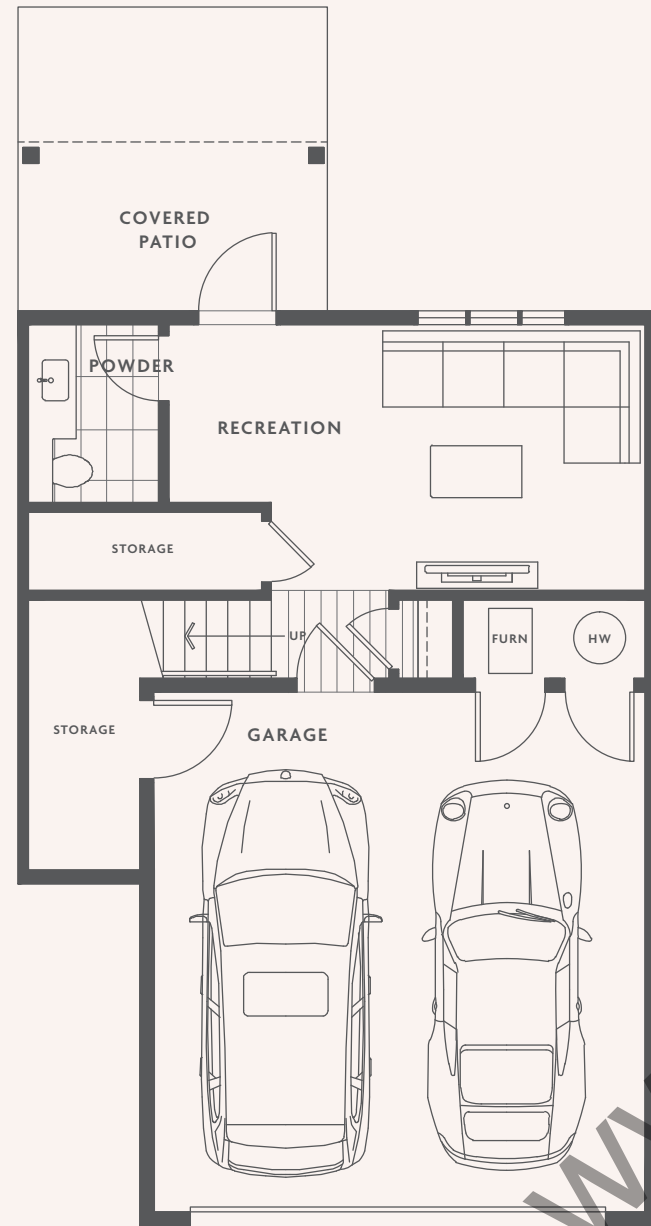

LOWER

MAIN

UPPER

www.RealestateSurrey.com

A1

3 BED
2 BATH
2 POWDER
+ REC

1963 SQFT

LOWER

MAIN

UPPER

COVERED
PATIO

www.RealtyStateSurrey.com

A2

3 BED
2 BATH
2 POWDER
+ REC
1916 SQFT

LOWER

MAIN

UPPER

A4

3 BED
2 BATH
2 POWDER
+ REC
1916 SQFT

B1

4 BED
3 BATH
1 POWDER
+ REC
+ LOFT
—
2950 SQFT

LOWER

MAIN

UPPER

www.RealtySurrey.com

B2

4 BED
 3 BATH
 1 POWDER
 + REC
 + LOFT
 —
 2931 SQFT

LOWER

MAIN

UPPER

www.RealtySurrey.com

B3