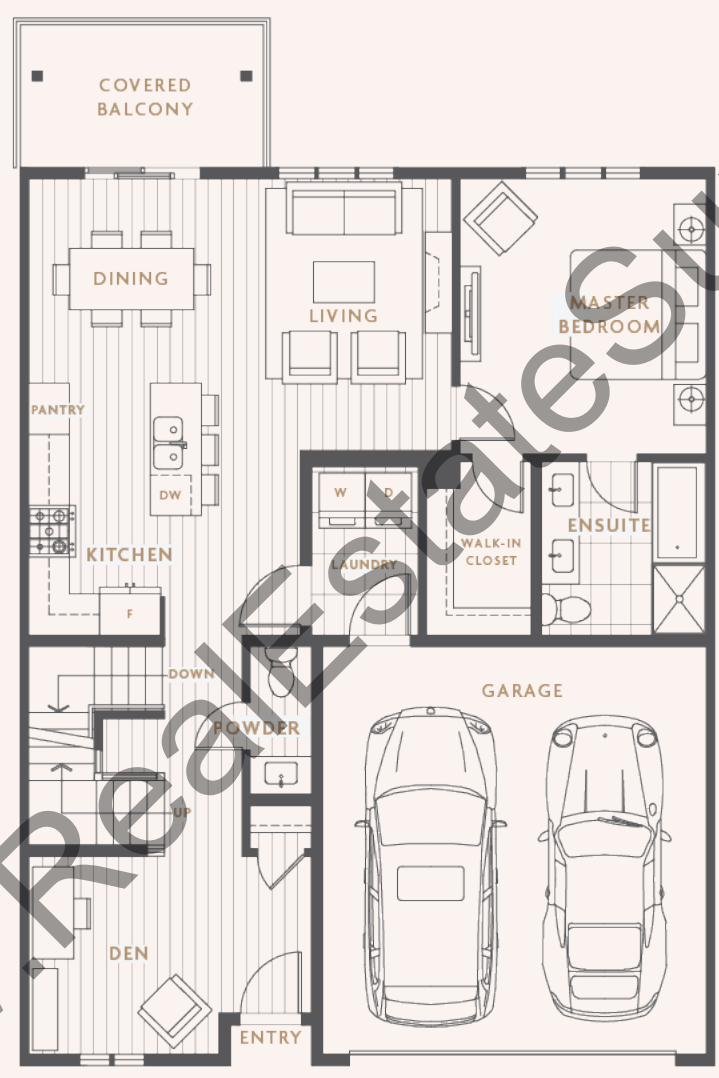

www.RealtySurrey.com

B2

4 BED
 3 BATH
 1 POWDER
 + REC
 + LOFT
 —
 2931 SQFT

LOWER

MAIN

UPPER

www.RealtySurrey.com

B3

4 BED
3 BATH
1 POWDER
+ REC
+ LOFT
2948 SQFT

LOWER

MAIN

UPPER

B4

4 BED
3 BATH
1 POWDER
+ REC
+ LOFT
3145 SQFT

LOWER

MAIN

UPPER

www.RealEstateSurrey.com

B5

4 BED
3 BATH
1 POWDER
+ REC
+ LOFT
—
2950 SQFT

B6

4 BED
3 BATH
1 POWDER
+ REC
+ LOFT
—
3114 SQFT

LOWER

MAIN

UPPER

www.realestate.surrey.com

B7

4 BED
3 BATH
1 POWDER
—
2931 SQFT

LOWER

MAIN

UPPER

C1