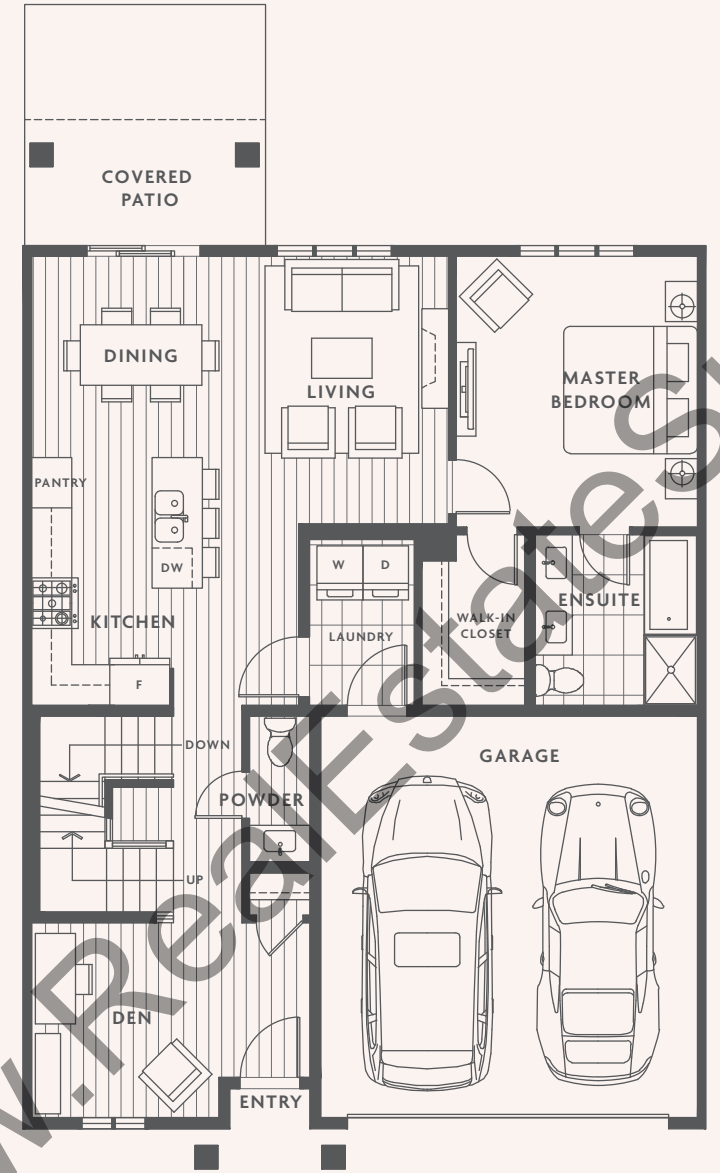

MAIN

UPPER

COVERED
PATIO

www.RealtyStateSurrey.com

A2

3 BED
2 BATH
2 POWDER
+ REC
1916 SQFT

LOWER

MAIN

UPPER

A4

3 BED
2 BATH
2 POWDER
+ REC
1916 SQFT

B1

4 BED
3 BATH
1 POWDER
+ REC
+ LOFT
—
2950 SQFT

LOWER

MAIN

UPPER

www.RealtySurrey.com

B2

4 BED
 3 BATH
 1 POWDER
 + REC
 + LOFT
 —
 2931 SQFT

LOWER

MAIN

UPPER

www.RealtySurrey.com

B3

4 BED
3 BATH
1 POWDER
+ REC
+ LOFT
2948 SQFT

LOWER

MAIN

UPPER

B4

4 BED
3 BATH
1 POWDER
+ REC
+ LOFT
3145 SQFT

LOWER

MAIN