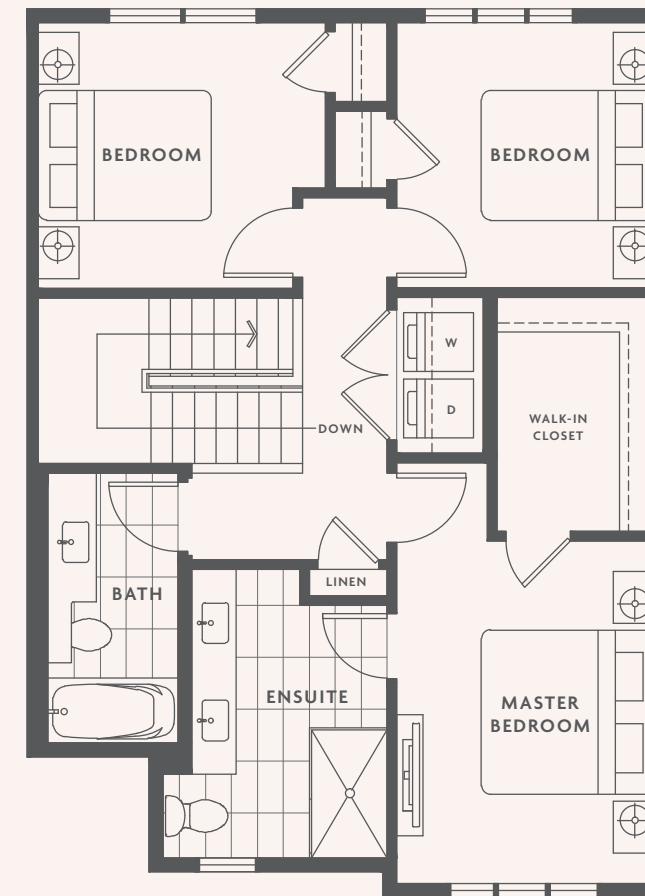

LOWER

MAIN

UPPER

www.RealestateSurrey.com

A1

3 BED
2 BATH
2 POWDER
+ REC

1963 SQFT

LOWER

MAIN

UPPER

COVERED
PATIO

www.RealtyStateSurrey.com

A2

3 BED
2 BATH
2 POWDER
+ REC
1916 SQFT

LOWER

MAIN

UPPER

A4

3 BED
2 BATH
2 POWDER
+ REC
1916 SQFT

B1

4 BED
3 BATH
1 POWDER
+ REC
+ LOFT
—
2950 SQFT

LOWER

MAIN

UPPER

www.RealtySurrey.com

B2

4 BED
 3 BATH
 1 POWDER
 + REC
 + LOFT
 —
 2931 SQFT

LOWER

MAIN

UPPER

www.RealtySurrey.com

B3