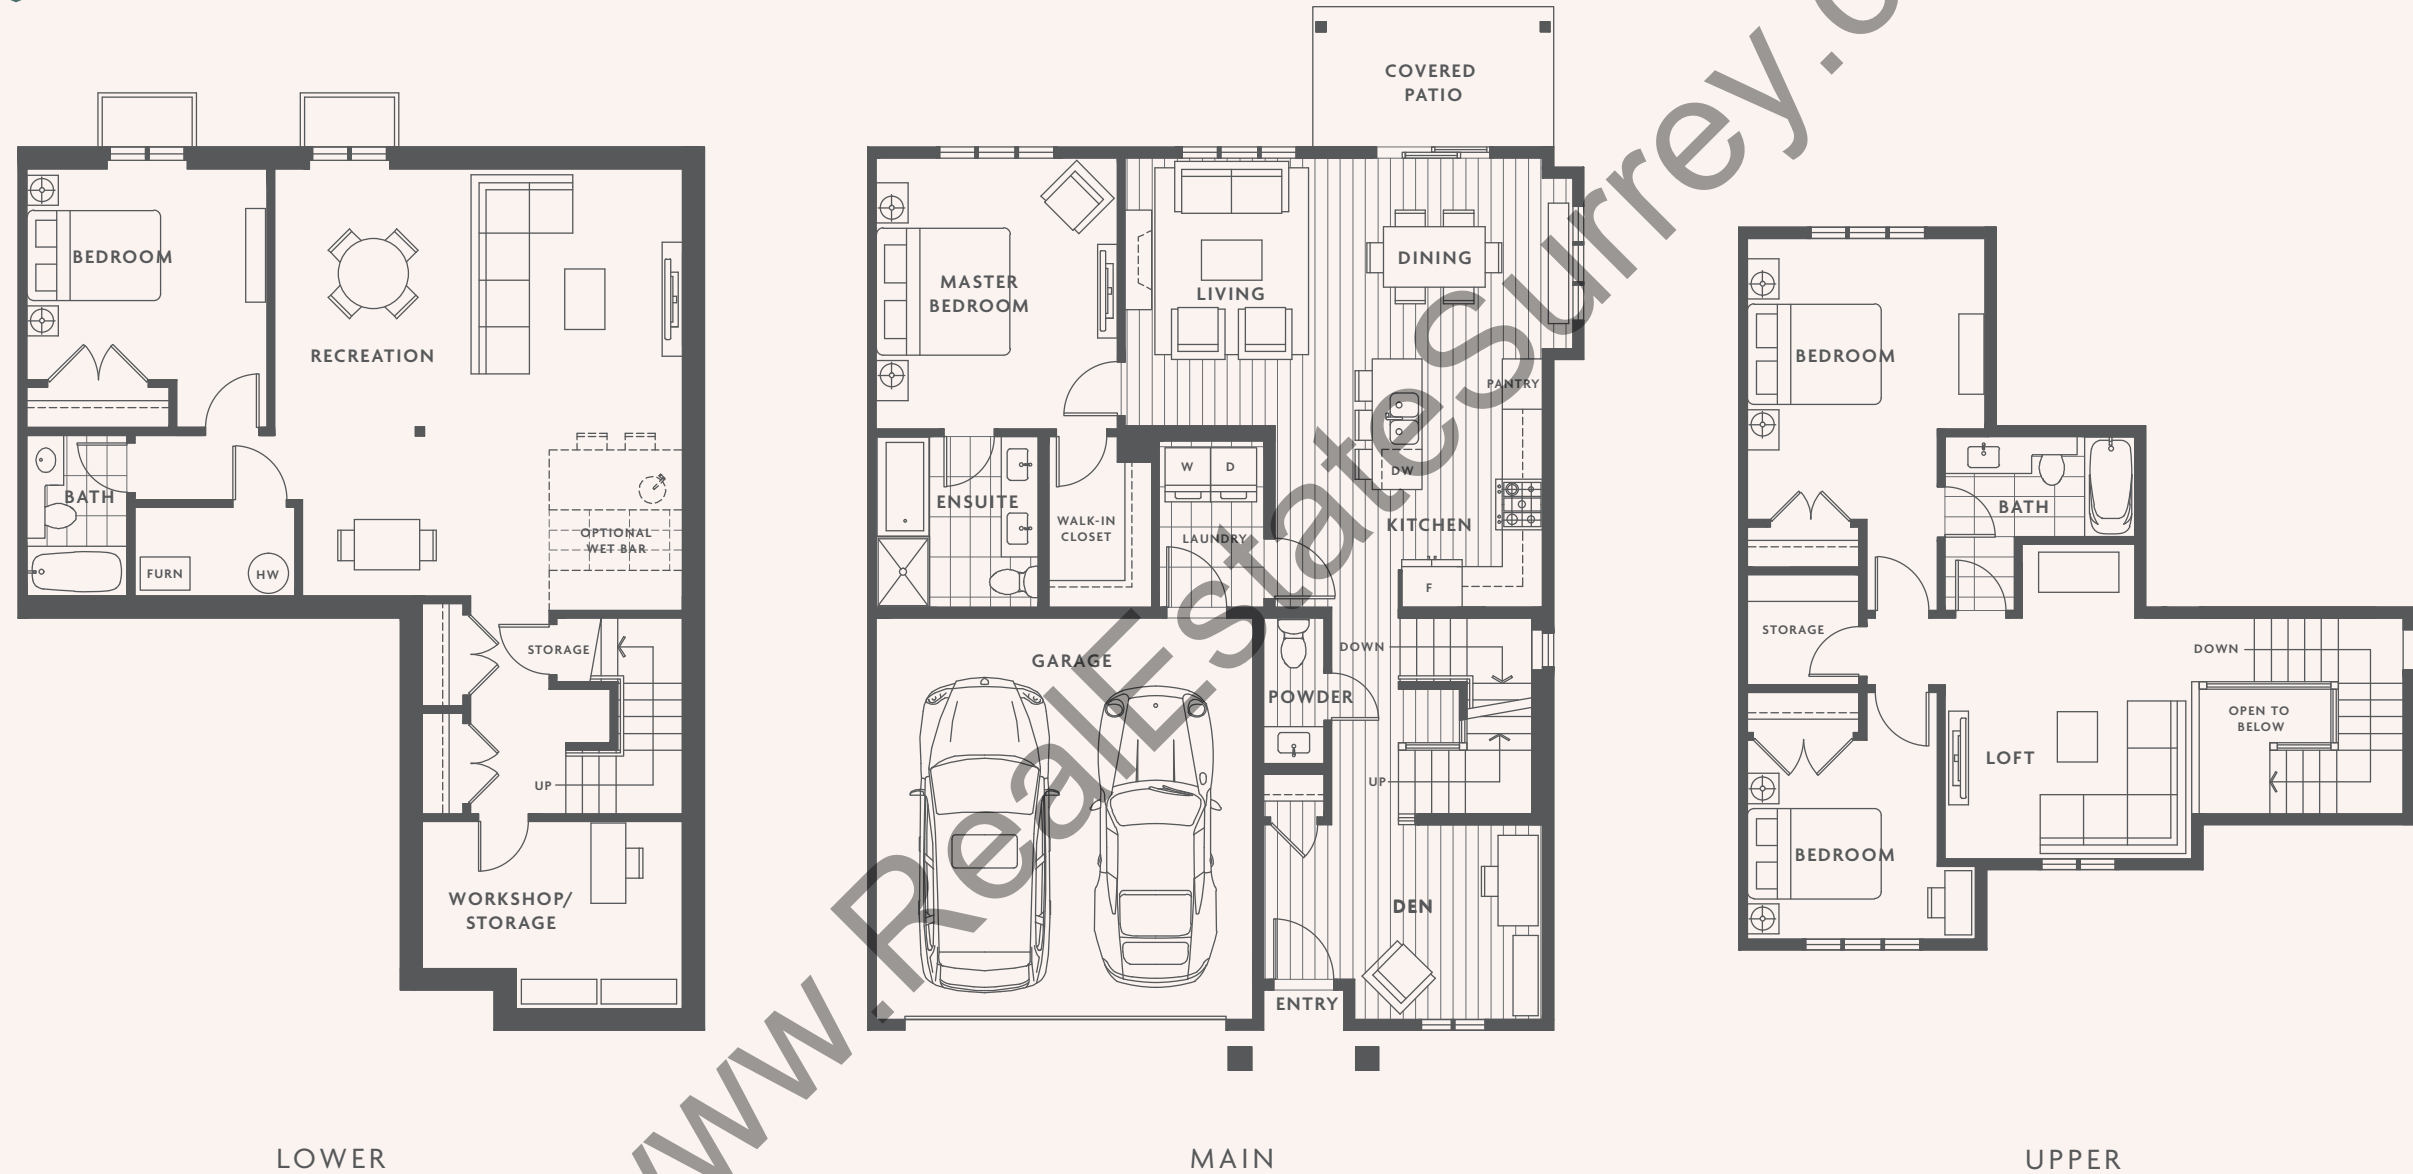

MAIN

UPPER

COVERED
PATIO

www.RealtyStateSurrey.com

A2

3 BED
2 BATH
2 POWDER
+ REC
1916 SQFT

LOWER

MAIN

UPPER

A4

3 BED
2 BATH
2 POWDER
+ REC
1916 SQFT

B1

4 BED
3 BATH
1 POWDER
+ REC
+ LOFT
—
2950 SQFT

LOWER

MAIN

UPPER

www.RealtySurrey.com

B2

4 BED
 3 BATH
 1 POWDER
 + REC
 + LOFT
 —
 2931 SQFT

LOWER

MAIN

UPPER

www.RealtySurrey.com

B3

4 BED
3 BATH
1 POWDER
+ REC
+ LOFT
2948 SQFT

LOWER

MAIN

UPPER

B4

4 BED
3 BATH
1 POWDER
+ REC
+ LOFT
3145 SQFT

LOWER

MAIN