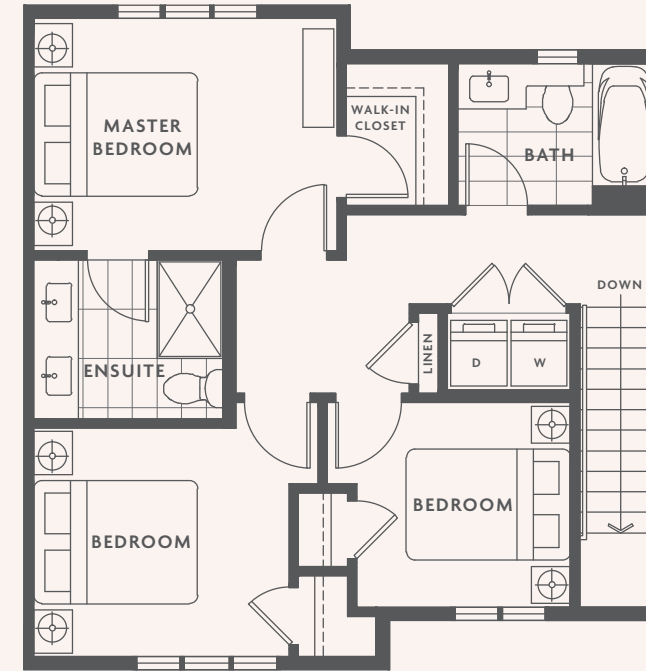

UPPER

www.RealEstateSurrey.com

B5

4 BED
3 BATH
1 POWDER
+ REC
+ LOFT
—
2950 SQFT

B6

4 BED
3 BATH
1 POWDER
+ REC
+ LOFT
—
3114 SQFT

LOWER

MAIN

UPPER

www.realestate.surrey.com

B7

4 BED
3 BATH
1 POWDER
—
2931 SQFT

LOWER

MAIN

UPPER

C1

3 BED
2 BATH
1 POWDER
—
1421 SQFT

LOWER

MAIN

UPPER

C2

3 BED
2 BATH
1 POWDER
—
1410 SQFT

LOWER

MAIN

UPPER

C3

3 BED
2 BATH
1 POWDER
—
1421 SQFT