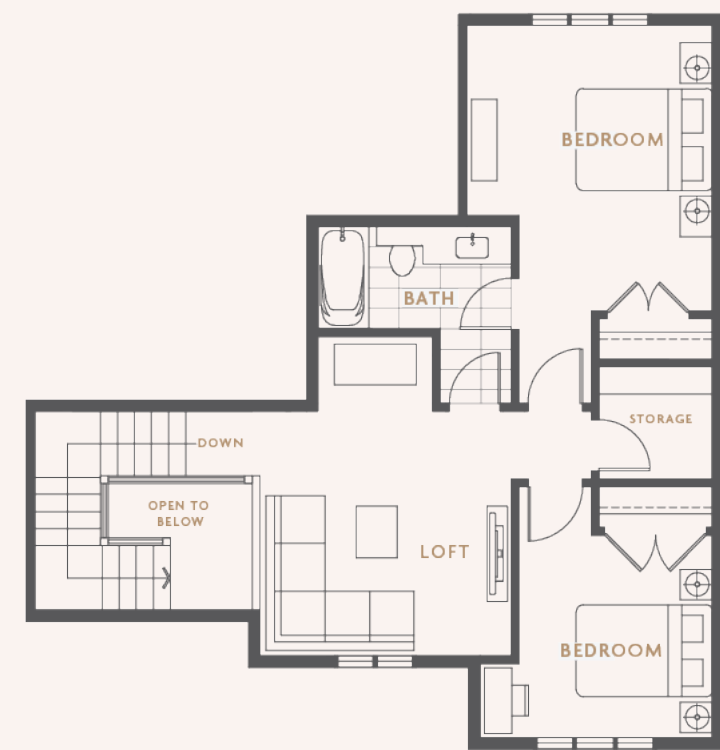

4 BED
3 BATH
1 POWDER
+ REC
+ LOFT
2948 SQFT

LOWER

MAIN

UPPER

B4

4 BED
3 BATH
1 POWDER
+ REC
+ LOFT
3145 SQFT

LOWER

MAIN

UPPER

www.RealEstateSurrey.com

B5

4 BED
3 BATH
1 POWDER
+ REC
+ LOFT
—
2950 SQFT

B6

4 BED
3 BATH
1 POWDER
+ REC
+ LOFT
—
3114 SQFT

LOWER

MAIN

UPPER

www.realestate.surrey.com

B7

4 BED
3 BATH
1 POWDER
—
2931 SQFT

LOWER

MAIN

UPPER

C1

3 BED
2 BATH
1 POWDER
—
1421 SQFT

LOWER

MAIN

UPPER

C2

3 BED
2 BATH
1 POWDER
—
1410 SQFT

LOWER

MAIN