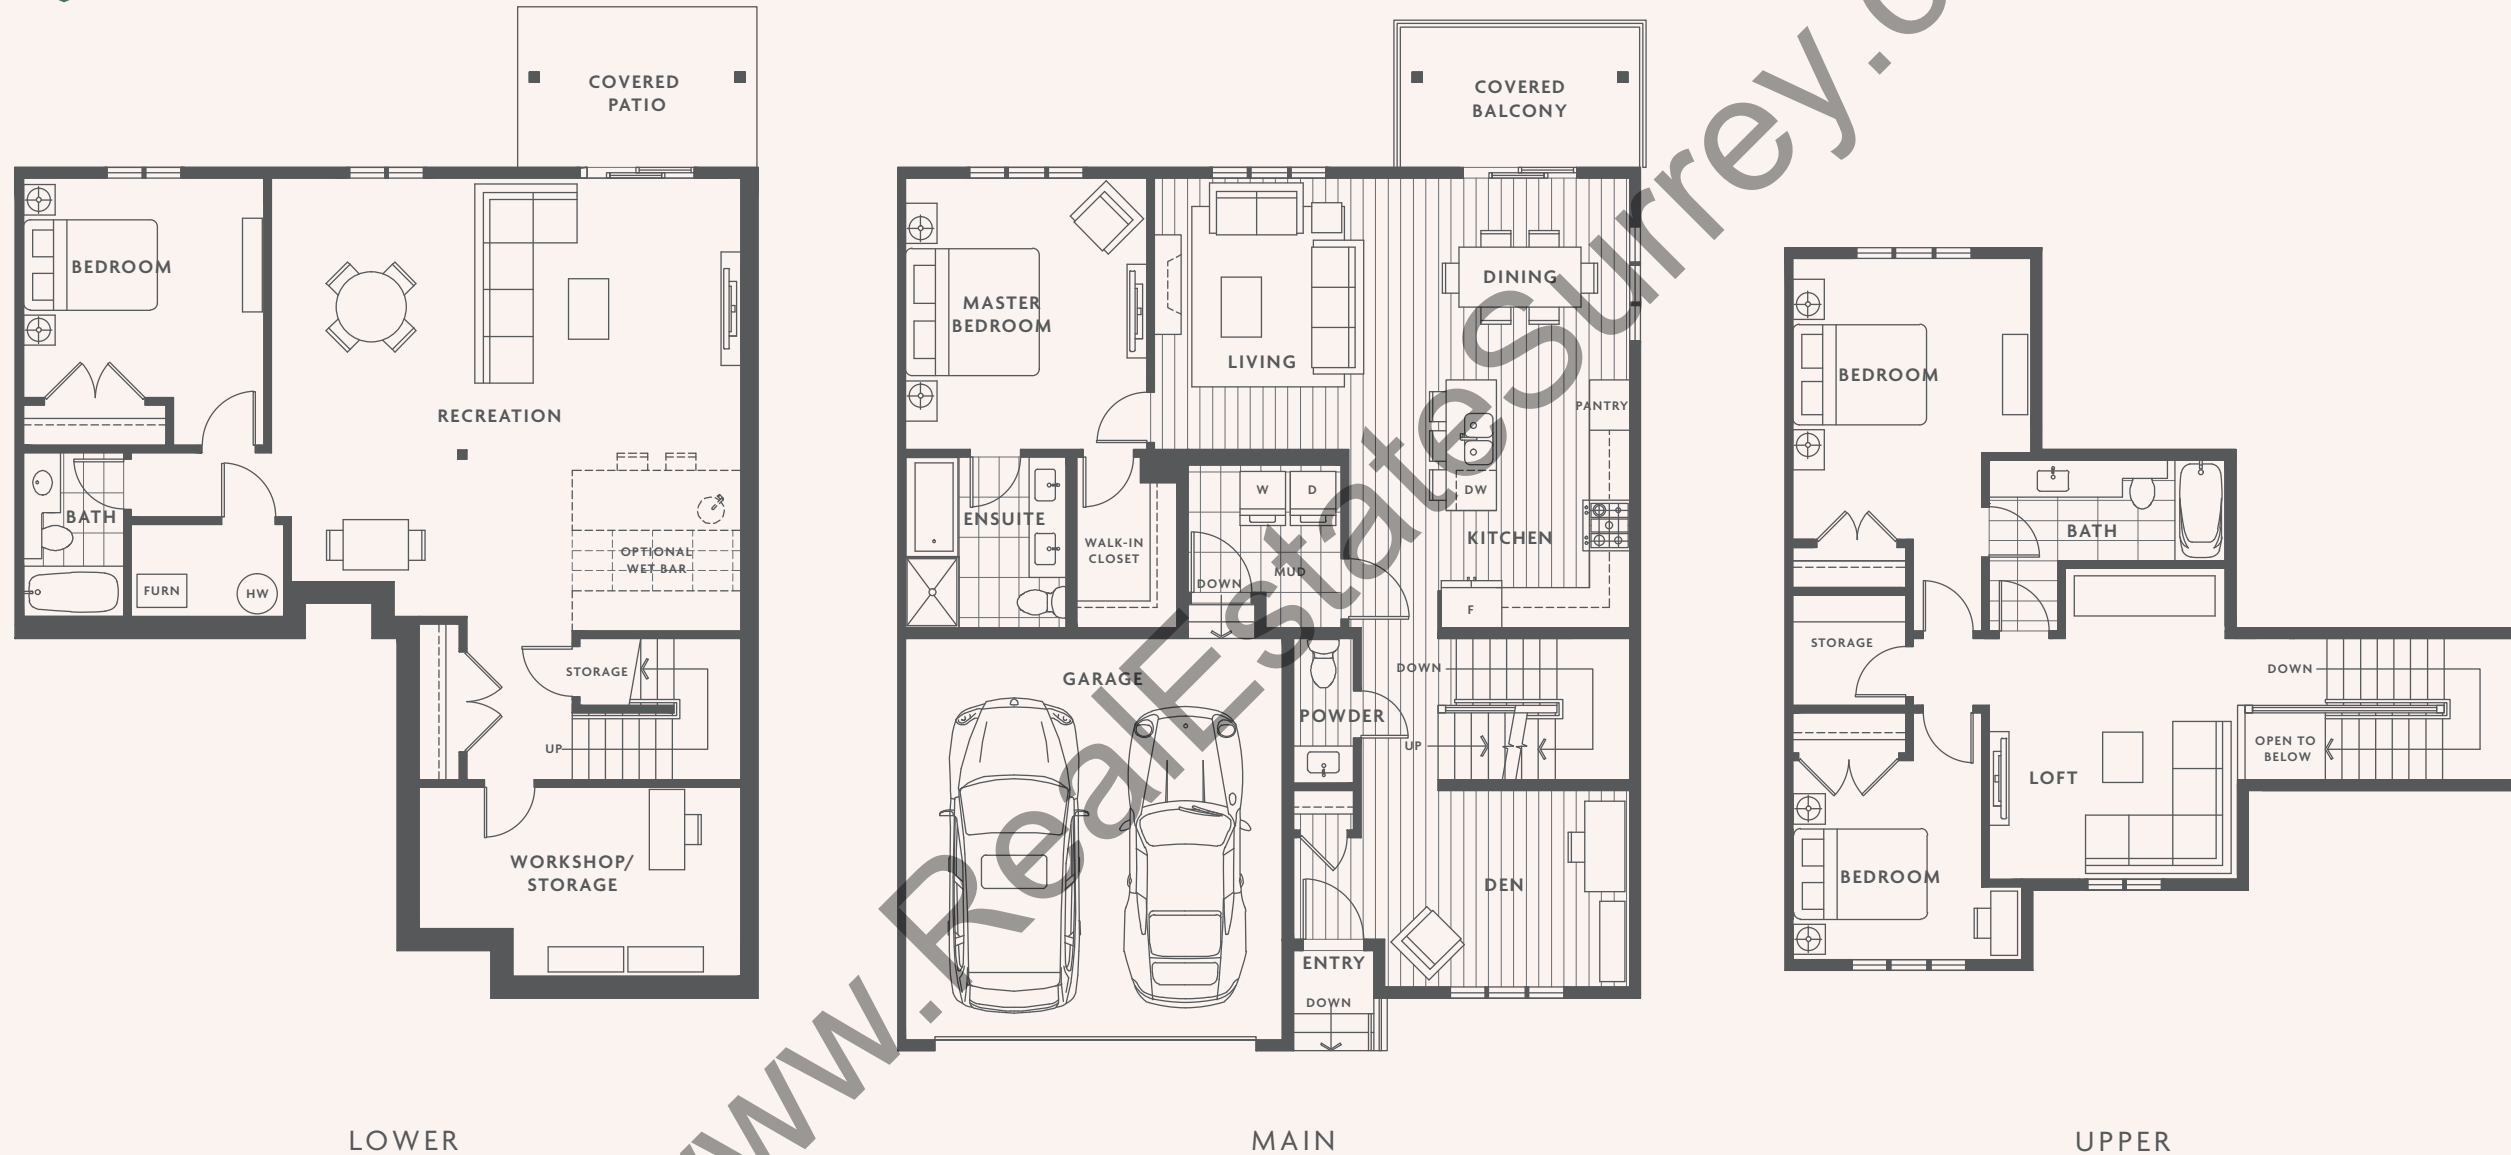

4 BED
3 BATH
1 POWDER
+ REC
+ LOFT
2948 SQFT

LOWER

MAIN

UPPER

B4

4 BED
3 BATH
1 POWDER
+ REC
+ LOFT
3145 SQFT

LOWER

MAIN

UPPER

www.RealEstateSurrey.com

B5

4 BED
3 BATH
1 POWDER
+ REC
+ LOFT
—
2950 SQFT

B6

4 BED
3 BATH
1 POWDER
+ REC
+ LOFT
—
3114 SQFT

LOWER

MAIN

UPPER

www.realestate.surrey.com

B7

4 BED
3 BATH
1 POWDER
—
2931 SQFT

LOWER

MAIN

UPPER

C1