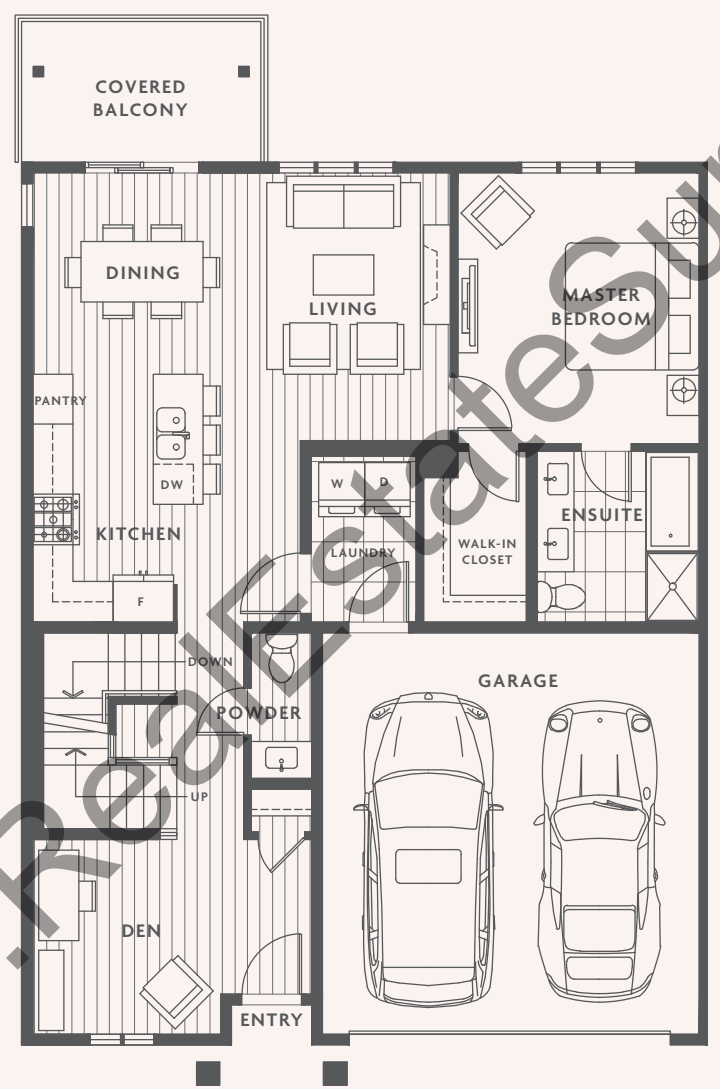

www.RealtySurrey.com

B2

4 BED
 3 BATH
 1 POWDER
 + REC
 + LOFT
 —
 2931 SQFT

LOWER

MAIN

UPPER

www.RealtySurrey.com

B3

4 BED
3 BATH
1 POWDER
+ REC
+ LOFT
2948 SQFT

LOWER

MAIN

UPPER

B4

4 BED
3 BATH
1 POWDER
+ REC
+ LOFT
3145 SQFT

LOWER

MAIN

UPPER

www.RealEstateSurrey.com

B5

4 BED
3 BATH
1 POWDER
+ REC
+ LOFT
—
2950 SQFT

B6

4 BED
3 BATH
1 POWDER
+ REC
+ LOFT
—
3114 SQFT

LOWER

MAIN

UPPER

www.realestate.surrey.com

B7

4 BED
3 BATH
1 POWDER
—
2931 SQFT

LOWER

MAIN

UPPER

C1