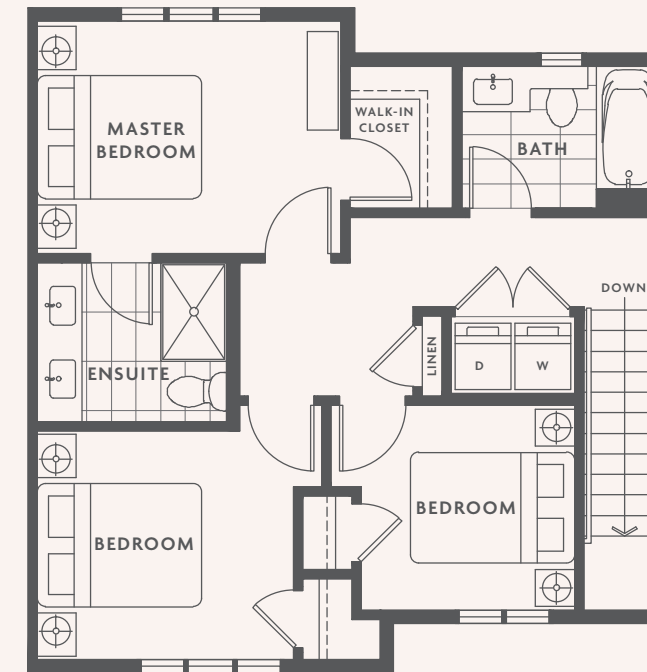

4 BED
3 BATH
1 POWDER
+ REC
+ LOFT
2948 SQFT

LOWER

MAIN

UPPER

B4

4 BED
3 BATH
1 POWDER
+ REC
+ LOFT
3145 SQFT

LOWER

MAIN

UPPER

www.RealEstateSurrey.com

B5

4 BED
3 BATH
1 POWDER
+ REC
+ LOFT
—
2950 SQFT

B6

4 BED
3 BATH
1 POWDER
+ REC
+ LOFT
—
3114 SQFT

LOWER

MAIN

UPPER

www.realestate.surrey.com

B7

4 BED
3 BATH
1 POWDER
—
2931 SQFT

LOWER

MAIN

UPPER

C1

3 BED
2 BATH
1 POWDER
—
1421 SQFT

LOWER

MAIN

UPPER

C2

3 BED
2 BATH
1 POWDER
—
1410 SQFT

LOWER

MAIN