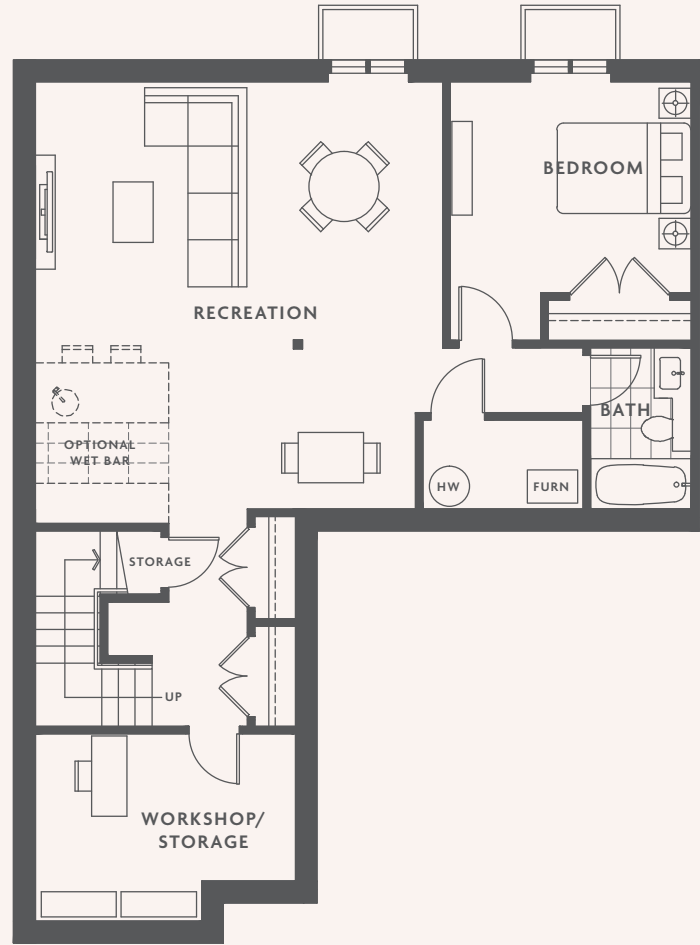

UPPER

A4

3 BED
2 BATH
2 POWDER
+ REC
1916 SQFT

B1

4 BED
3 BATH
1 POWDER
+ REC
+ LOFT
—
2950 SQFT

LOWER

MAIN

UPPER

www.RealtySurrey.com

B2

4 BED
 3 BATH
 1 POWDER
 + REC
 + LOFT
 —
 2931 SQFT

LOWER

MAIN

UPPER

www.RealtySurrey.com

B3

4 BED
3 BATH
1 POWDER
+ REC
+ LOFT
2948 SQFT

LOWER

MAIN

UPPER

B4

4 BED
3 BATH
1 POWDER
+ REC
+ LOFT
3145 SQFT

LOWER

MAIN

UPPER

www.RealEstateSurrey.com

B5

4 BED
3 BATH
1 POWDER
+ REC
+ LOFT
—
2950 SQFT

B6

4 BED
3 BATH
1 POWDER
+ REC
+ LOFT
—
3114 SQFT

LOWER

MAIN