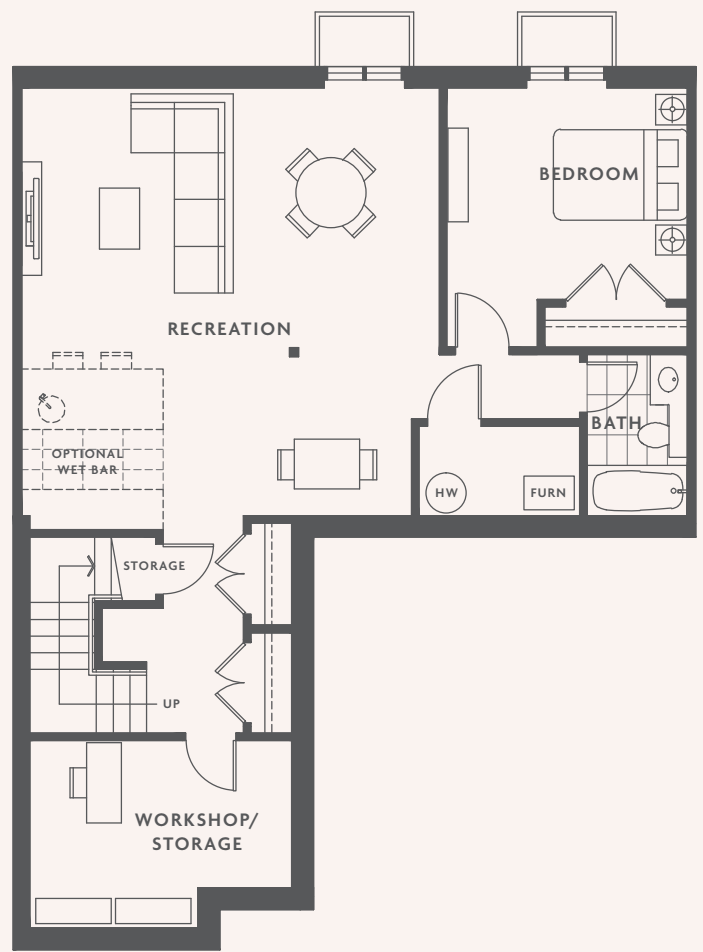

UPPER

A4

3 BED
2 BATH
2 POWDER
+ REC
1916 SQFT

B1

4 BED
3 BATH
1 POWDER
+ REC
+ LOFT
—
2950 SQFT

LOWER

MAIN

UPPER

www.RealtySurrey.com

B2

4 BED
 3 BATH
 1 POWDER
 + REC
 + LOFT
 —
 2931 SQFT

LOWER

MAIN

UPPER

www.RealtySurrey.com

B3

4 BED
3 BATH
1 POWDER
+ REC
+ LOFT
2948 SQFT

LOWER

MAIN

UPPER

B4

4 BED
3 BATH
1 POWDER
+ REC
+ LOFT
3145 SQFT

LOWER

MAIN

UPPER

www.RealEstateSurrey.com

B5

4 BED
3 BATH
1 POWDER
+ REC
+ LOFT
—
2950 SQFT

B6

4 BED
3 BATH
1 POWDER
+ REC
+ LOFT
—
3114 SQFT

LOWER

MAIN