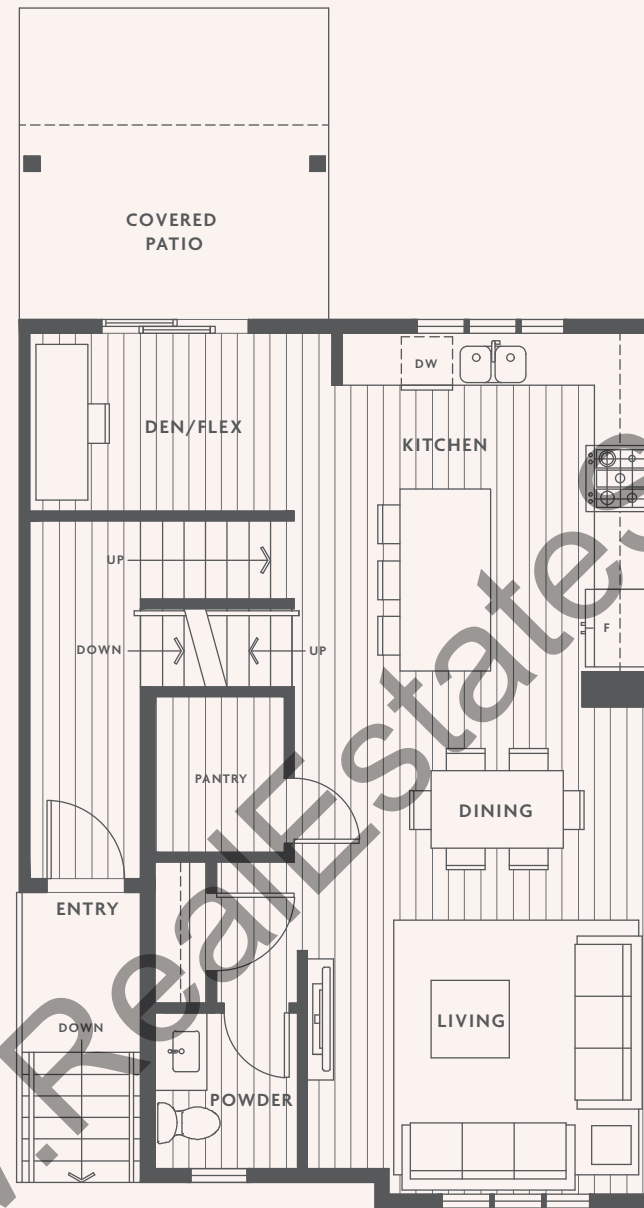

LOWER

MAIN

UPPER

www.RealestateSurrey.com

A1

3 BED
2 BATH
2 POWDER
+ REC

1963 SQFT

LOWER

MAIN

UPPER

COVERED
PATIO

www.RealtyStateSurrey.com

A2

3 BED
2 BATH
2 POWDER
+ REC
1916 SQFT

LOWER

MAIN

UPPER

A4

3 BED
2 BATH
2 POWDER
+ REC
1916 SQFT

B1

4 BED
3 BATH
1 POWDER
+ REC
+ LOFT
—
2950 SQFT

LOWER

MAIN

UPPER

www.RealtySurrey.com

B2

4 BED
 3 BATH
 1 POWDER
 + REC
 + LOFT
 —
 2931 SQFT

LOWER

MAIN

UPPER

www.RealtySurrey.com

B3