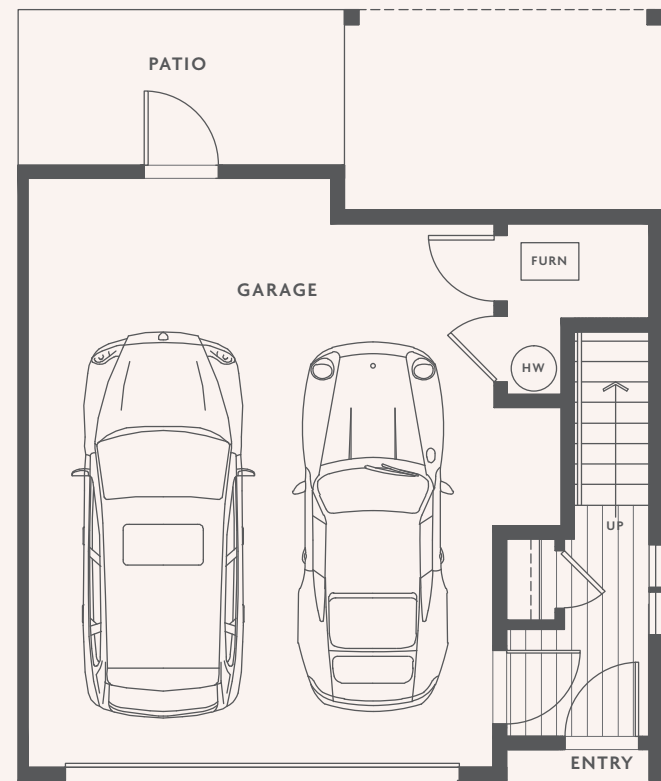

UPPER

www.RealEstateSurrey.com

B5

4 BED
3 BATH
1 POWDER
+ REC
+ LOFT
—
2950 SQFT

B6

4 BED
3 BATH
1 POWDER
+ REC
+ LOFT
—
3114 SQFT

LOWER

MAIN

UPPER

www.realestate.surrey.com

B7

4 BED
3 BATH
1 POWDER
—
2931 SQFT

LOWER

MAIN

UPPER

C1

3 BED
2 BATH
1 POWDER
—
1421 SQFT

LOWER

MAIN

UPPER

C2

3 BED
2 BATH
1 POWDER
—
1410 SQFT

LOWER

MAIN

UPPER

C3

3 BED
2 BATH
1 POWDER
—
1421 SQFT