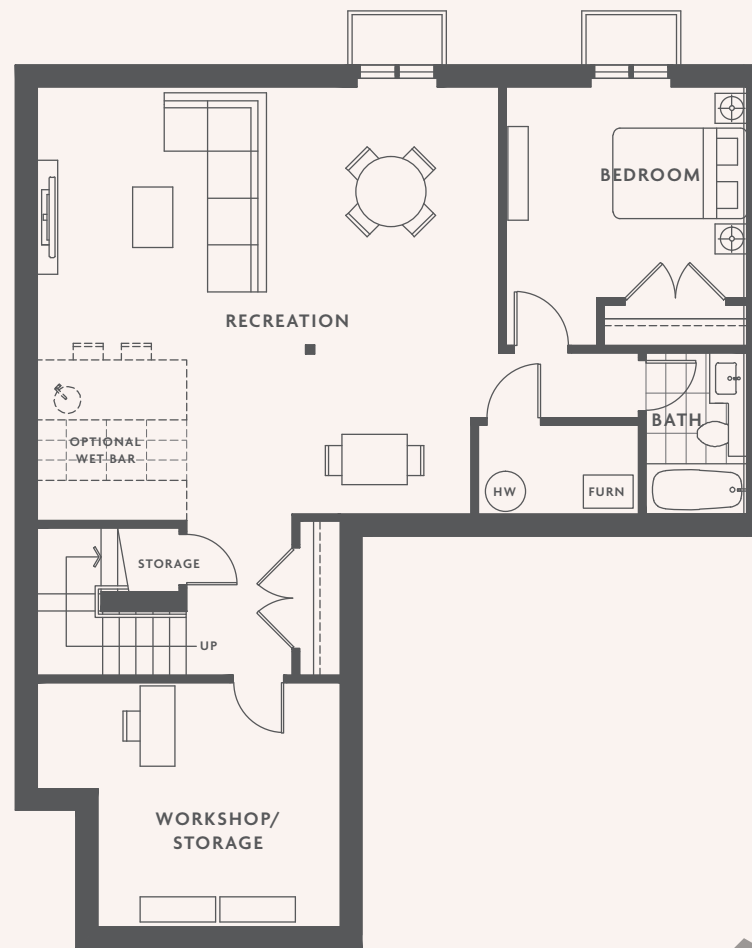

UPPER

A4

3 BED
2 BATH
2 POWDER
+ REC
1916 SQFT

B1

4 BED
3 BATH
1 POWDER
+ REC
+ LOFT
—
2950 SQFT

LOWER

MAIN

UPPER

www.RealtySurrey.com

B2

4 BED
 3 BATH
 1 POWDER
 + REC
 + LOFT
 —
 2931 SQFT

LOWER

MAIN

UPPER

www.RealtySurrey.com

B3

4 BED
3 BATH
1 POWDER
+ REC
+ LOFT
2948 SQFT

LOWER

MAIN

UPPER

B4

4 BED
3 BATH
1 POWDER
+ REC
+ LOFT
3145 SQFT

LOWER

MAIN

UPPER

www.RealEstateSurrey.com

B5

4 BED
3 BATH
1 POWDER
+ REC
+ LOFT
—
2950 SQFT

B6

4 BED
3 BATH
1 POWDER
+ REC
+ LOFT
—
3114 SQFT

LOWER

MAIN