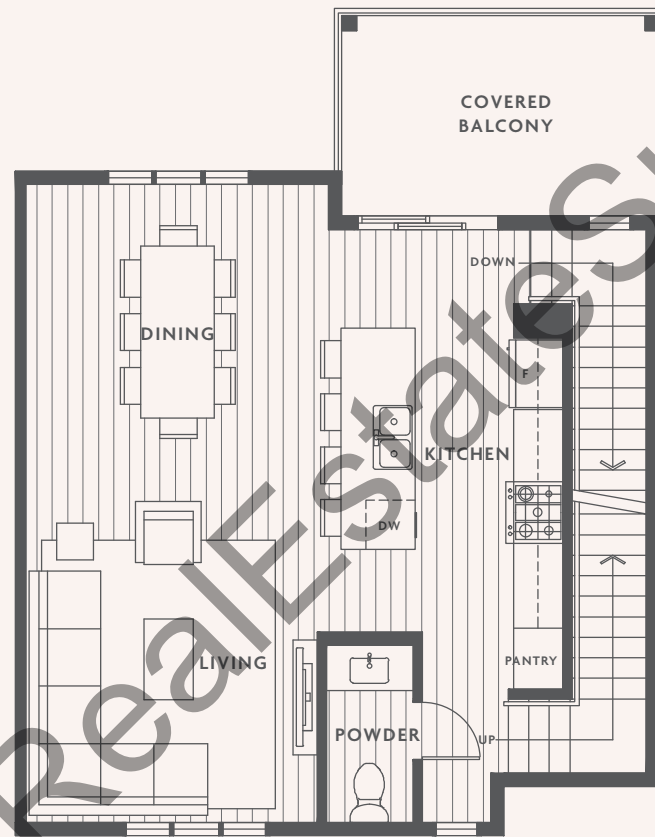

UPPER

www.realestate.surrey.com

B7

4 BED
3 BATH
1 POWDER
—
2931 SQFT

LOWER

MAIN

UPPER

C1

3 BED
2 BATH
1 POWDER
—
1421 SQFT

LOWER

MAIN

UPPER

C2

3 BED
2 BATH
1 POWDER
—
1410 SQFT

LOWER

MAIN