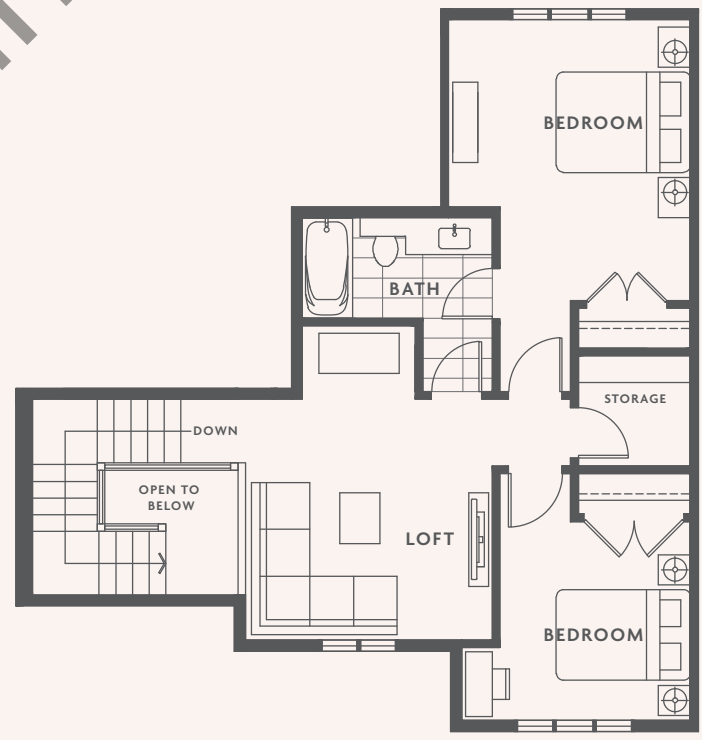

UPPER

A4

3 BED
2 BATH
2 POWDER
+ REC
1916 SQFT

B1

4 BED
3 BATH
1 POWDER
+ REC
+ LOFT
—
2950 SQFT

LOWER

MAIN

UPPER

www.RealtySurrey.com

B2

4 BED
 3 BATH
 1 POWDER
 + REC
 + LOFT
 —
 2931 SQFT

LOWER

MAIN

UPPER

www.RealtySurrey.com

B3

4 BED
3 BATH
1 POWDER
+ REC
+ LOFT
2948 SQFT

LOWER

MAIN

UPPER

B4

4 BED
3 BATH
1 POWDER
+ REC
+ LOFT
3145 SQFT

LOWER

MAIN

UPPER

www.RealEstateSurrey.com

B5

4 BED
3 BATH
1 POWDER
+ REC
+ LOFT
—
2950 SQFT

B6

4 BED
3 BATH
1 POWDER
+ REC
+ LOFT
—
3114 SQFT

LOWER

MAIN