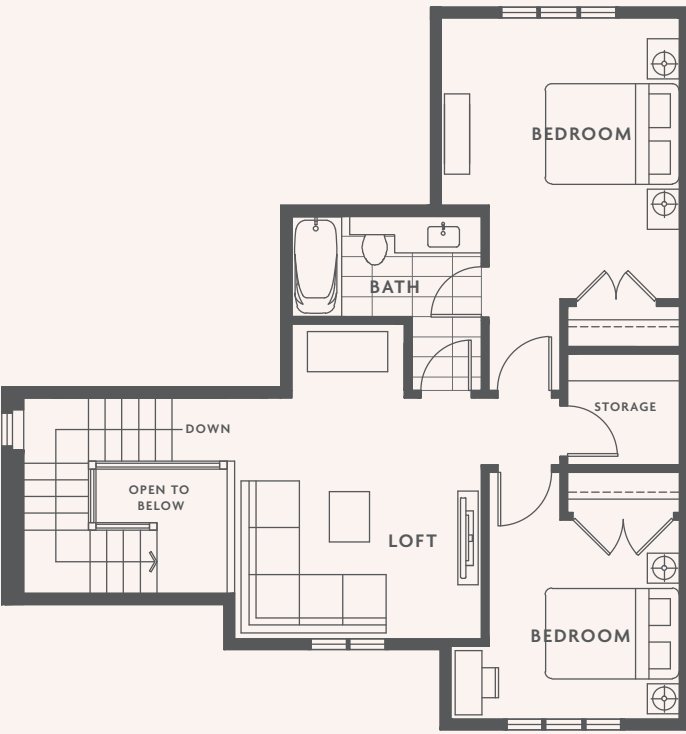

UPPER

A4

3 BED
2 BATH
2 POWDER
+ REC
1916 SQFT

B1

4 BED
3 BATH
1 POWDER
+ REC
+ LOFT
—
2950 SQFT

LOWER

MAIN

UPPER

www.RealtySurrey.com

B2

4 BED
 3 BATH
 1 POWDER
 + REC
 + LOFT
 —
 2931 SQFT

LOWER

MAIN

UPPER

www.RealtySurrey.com

B3

4 BED
3 BATH
1 POWDER
+ REC
+ LOFT
2948 SQFT

LOWER

MAIN

UPPER

B4

4 BED
3 BATH
1 POWDER
+ REC
+ LOFT
3145 SQFT

LOWER

MAIN

UPPER

www.RealEstateSurrey.com

B5

4 BED
3 BATH
1 POWDER
+ REC
+ LOFT
—
2950 SQFT

B6

4 BED
3 BATH
1 POWDER
+ REC
+ LOFT
—
3114 SQFT

LOWER

MAIN