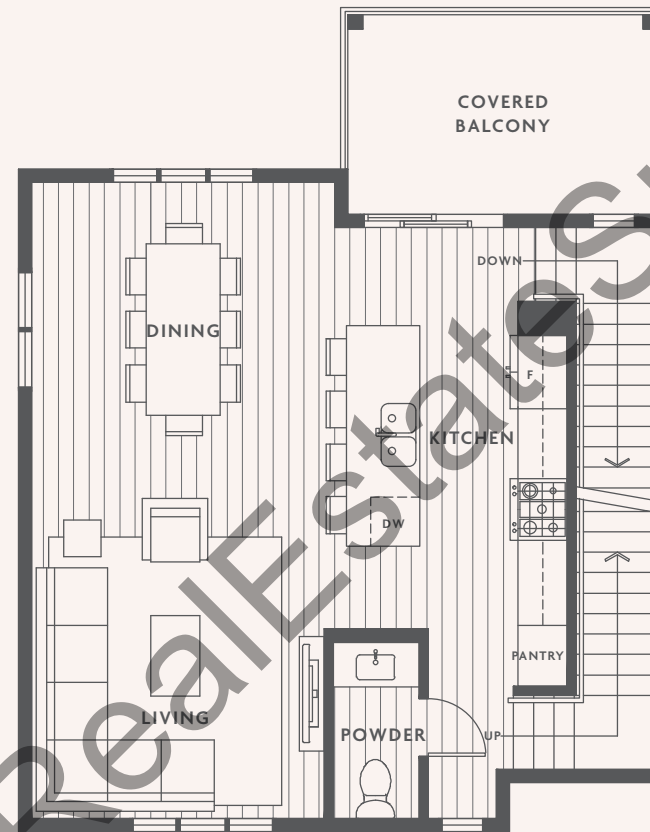

UPPER

www.RealEstateSurrey.com

B5

4 BED
3 BATH
1 POWDER
+ REC
+ LOFT
—
2950 SQFT

B6

4 BED
3 BATH
1 POWDER
+ REC
+ LOFT
—
3114 SQFT

LOWER

MAIN

UPPER

www.realestate.surrey.com

B7

4 BED
3 BATH
1 POWDER
—
2931 SQFT

LOWER

MAIN

UPPER

C1