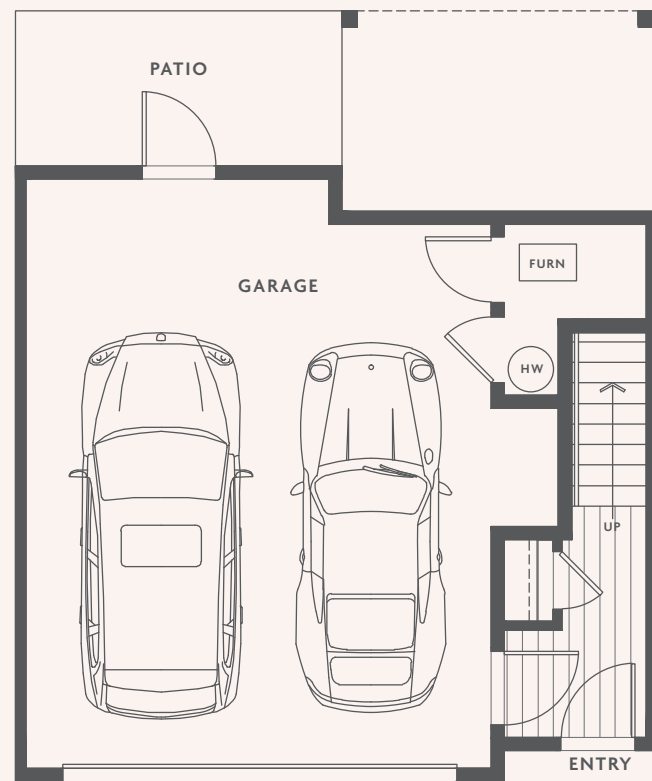

UPPER

www.RealEstateSurrey.com

B5

4 BED
3 BATH
1 POWDER
+ REC
+ LOFT
—
2950 SQFT

B6

4 BED
3 BATH
1 POWDER
+ REC
+ LOFT
—
3114 SQFT

LOWER

MAIN

UPPER

www.realestate.surrey.com

B7

4 BED
3 BATH
1 POWDER
—
2931 SQFT

LOWER

MAIN

UPPER

C1

3 BED
2 BATH
1 POWDER
—
1421 SQFT

LOWER

MAIN

UPPER

C2

3 BED
2 BATH
1 POWDER
—
1410 SQFT

LOWER

MAIN