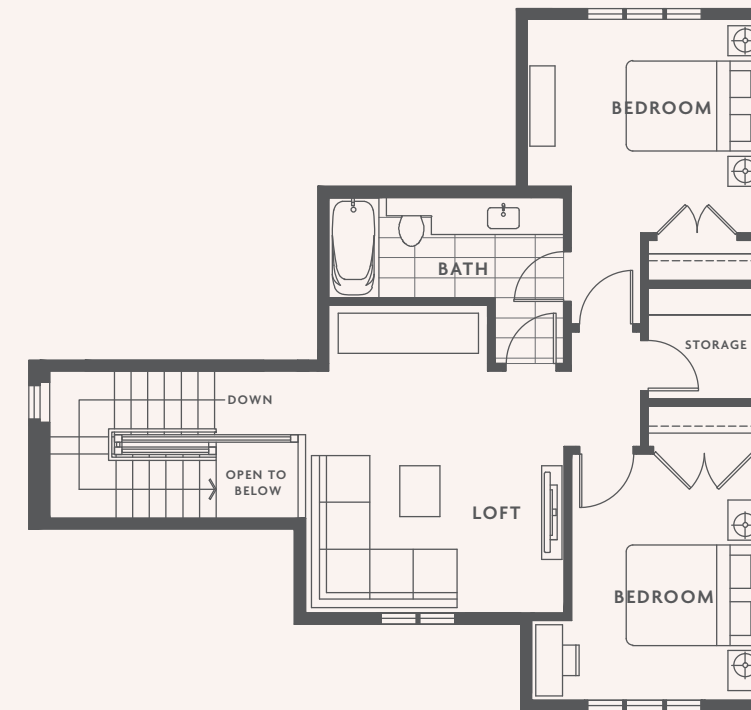

www.RealtySurrey.com

B2

4 BED
 3 BATH
 1 POWDER
 + REC
 + LOFT
 —
 2931 SQFT

LOWER

MAIN

UPPER

www.RealtySurrey.com

B3

4 BED
3 BATH
1 POWDER
+ REC
+ LOFT
2948 SQFT

LOWER

MAIN

UPPER

B4

4 BED
3 BATH
1 POWDER
+ REC
+ LOFT
3145 SQFT

LOWER

MAIN

UPPER

www.RealEstateSurrey.com

B5

4 BED
3 BATH
1 POWDER
+ REC
+ LOFT
—
2950 SQFT

B6

4 BED
3 BATH
1 POWDER
+ REC
+ LOFT
—
3114 SQFT

LOWER

MAIN

UPPER

www.realestate.surrey.com

B7

4 BED
3 BATH
1 POWDER
—
2931 SQFT

LOWER

MAIN

UPPER

C1