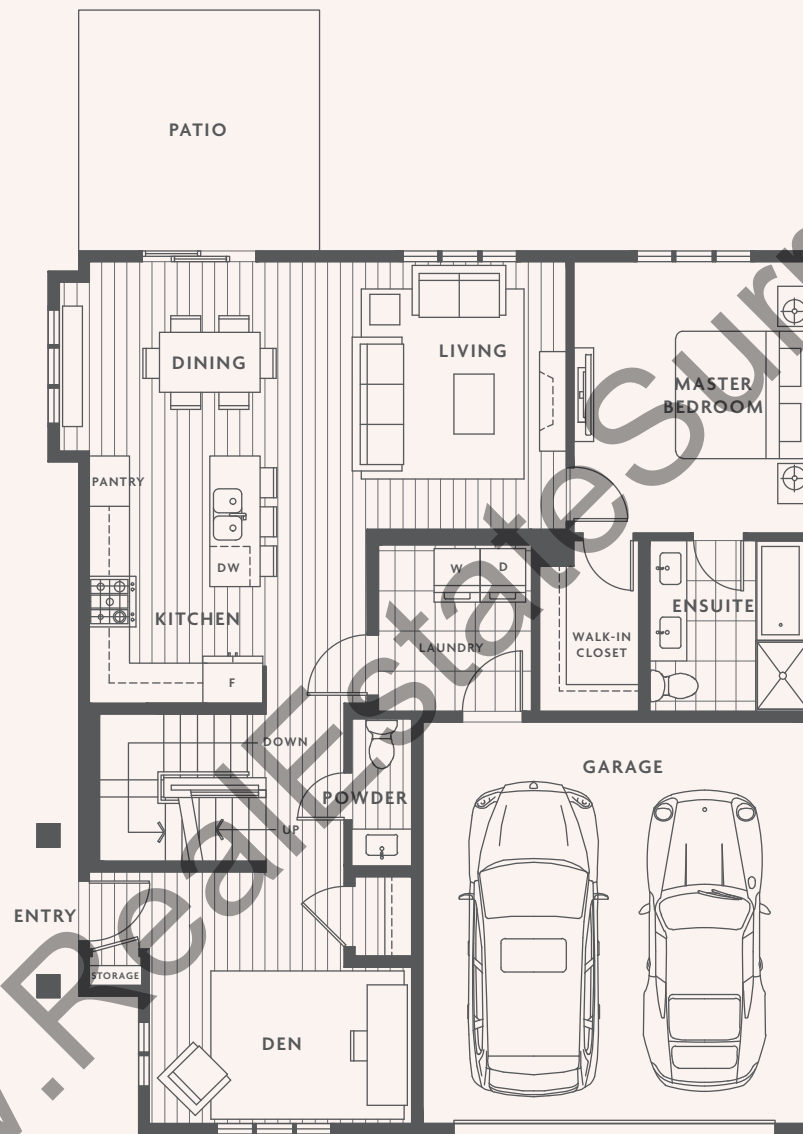

MAIN

UPPER

COVERED
PATIO

www.RealtyStateSurrey.com

A2

3 BED
2 BATH
2 POWDER
+ REC
1916 SQFT

LOWER

MAIN

www.RealtySurrey.com

B2

4 BED
 3 BATH
 1 POWDER
 + REC
 + LOFT
 —
 2931 SQFT

LOWER

MAIN

UPPER

www.RealtySurrey.com

B3

4 BED
3 BATH
1 POWDER
+ REC
+ LOFT
2948 SQFT

LOWER

MAIN

UPPER

B4

4 BED
3 BATH
1 POWDER
+ REC
+ LOFT
3145 SQFT

LOWER

MAIN

UPPER

www.RealEstateSurrey.com

B5

4 BED
3 BATH
1 POWDER
+ REC
+ LOFT
—
2950 SQFT

B6

4 BED
3 BATH
1 POWDER
+ REC
+ LOFT
—
3114 SQFT

LOWER

MAIN