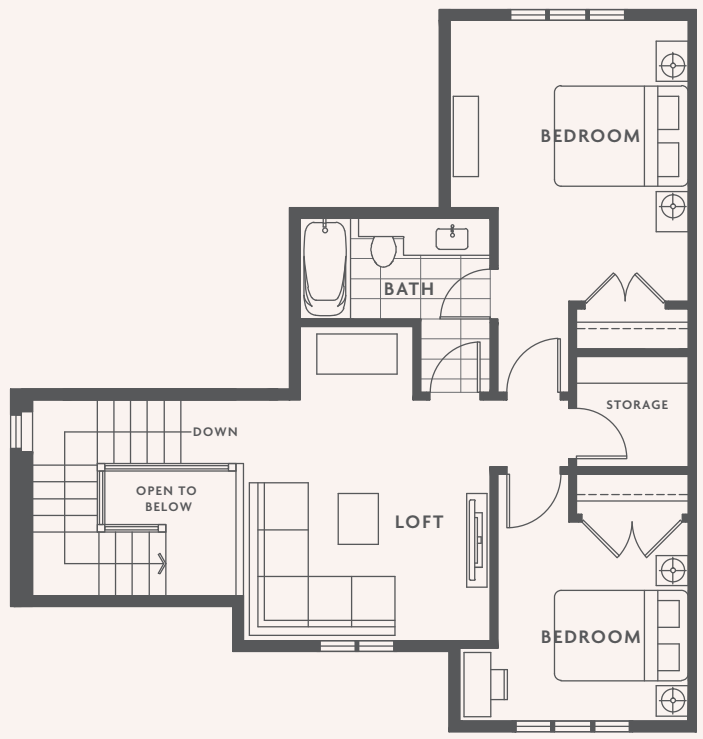

www.RealtySurrey.com

B2

4 BED
 3 BATH
 1 POWDER
 + REC
 + LOFT
 —
 2931 SQFT

LOWER

MAIN

UPPER

www.RealtySurrey.com

B3

4 BED
3 BATH
1 POWDER
+ REC
+ LOFT
2948 SQFT

LOWER

MAIN

UPPER

B4

4 BED
3 BATH
1 POWDER
+ REC
+ LOFT
3145 SQFT

LOWER

MAIN

UPPER

www.RealEstateSurrey.com

B5

4 BED
3 BATH
1 POWDER
+ REC
+ LOFT
—
2950 SQFT

B6

4 BED
3 BATH
1 POWDER
+ REC
+ LOFT
—
3114 SQFT

LOWER

MAIN

UPPER

www.realestate.surrey.com

B7

4 BED
3 BATH
1 POWDER
—
2931 SQFT

LOWER

MAIN

UPPER

C1