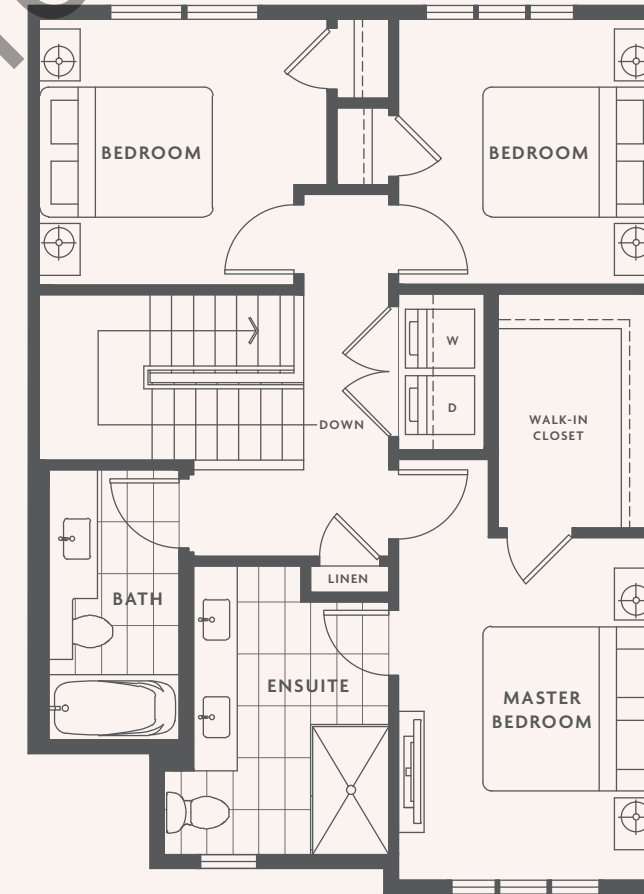

LOWER

MAIN

UPPER

www.RealestateSurrey.com

A1

3 BED
2 BATH
2 POWDER
+ REC

1963 SQFT

LOWER

MAIN

UPPER

COVERED
PATIO

www.RealtyStateSurrey.com

A2

3 BED
2 BATH
2 POWDER
+ REC
1916 SQFT

LOWER

MAIN

UPPER

A4

3 BED
2 BATH
2 POWDER
+ REC
1916 SQFT

B1

4 BED
3 BATH
1 POWDER
+ REC
+ LOFT
—
2950 SQFT

LOWER

MAIN

UPPER

www.RealtySurrey.com

B2

4 BED
 3 BATH
 1 POWDER
 + REC
 + LOFT
 —
 2931 SQFT

LOWER

MAIN

UPPER

www.RealtySurrey.com

B3