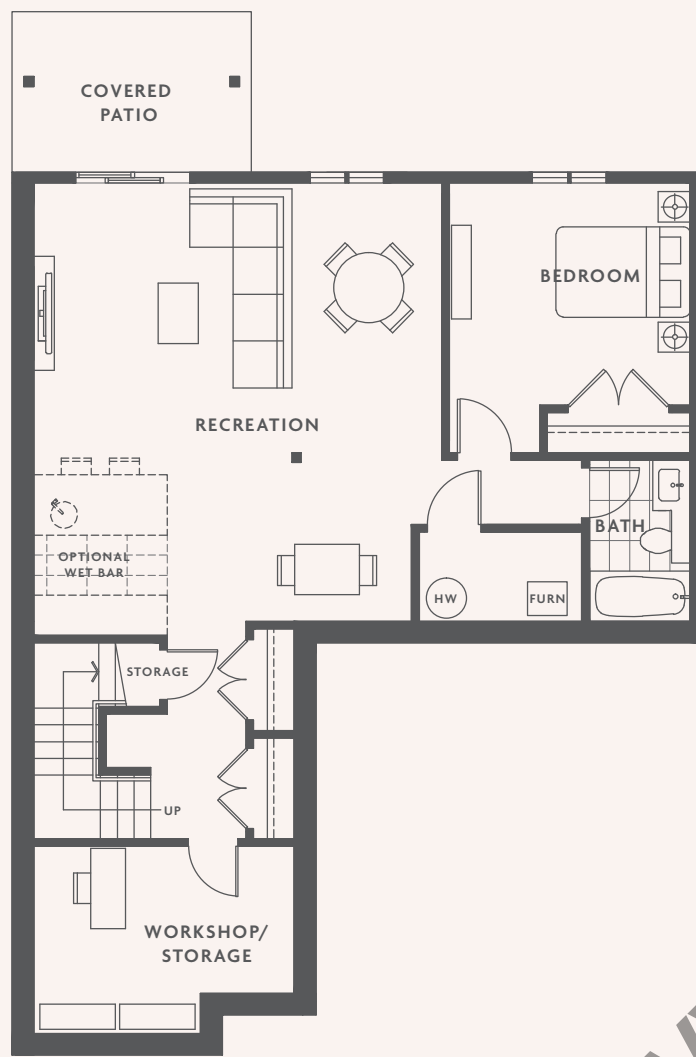

www.RealtySurrey.com

B2

4 BED
 3 BATH
 1 POWDER
 + REC
 + LOFT
 —
 2931 SQFT

LOWER

MAIN

UPPER

www.RealtySurrey.com

B3

4 BED
3 BATH
1 POWDER
+ REC
+ LOFT
2948 SQFT

LOWER

MAIN

UPPER

B4

4 BED
3 BATH
1 POWDER
+ REC
+ LOFT
3145 SQFT

LOWER

MAIN

UPPER

www.RealEstateSurrey.com

B5

4 BED
3 BATH
1 POWDER
+ REC
+ LOFT
—
2950 SQFT

B6

4 BED
3 BATH
1 POWDER
+ REC
+ LOFT
—
3114 SQFT

LOWER

MAIN

UPPER

www.realestate.surrey.com

B7

4 BED
3 BATH
1 POWDER
—
2931 SQFT

LOWER

MAIN

UPPER

C1