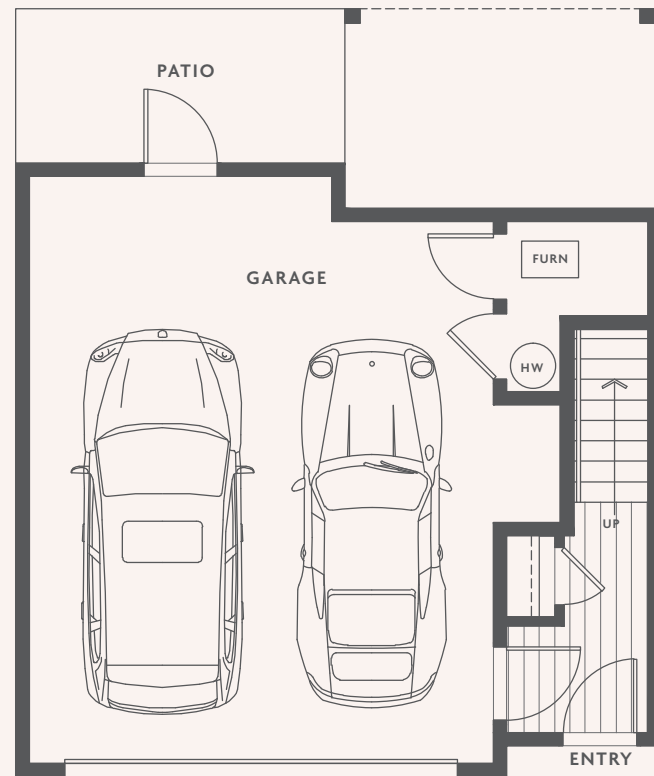

4 BED
3 BATH
1 POWDER
+ REC
+ LOFT
2948 SQFT

LOWER

MAIN

UPPER

B4

4 BED
3 BATH
1 POWDER
+ REC
+ LOFT
3145 SQFT

LOWER

MAIN

UPPER

www.RealEstateSurrey.com

B5

4 BED
3 BATH
1 POWDER
+ REC
+ LOFT
—
2950 SQFT

B6

4 BED
3 BATH
1 POWDER
+ REC
+ LOFT
—
3114 SQFT

LOWER

MAIN

UPPER

www.realestate.surrey.com

B7

4 BED
3 BATH
1 POWDER
—
2931 SQFT

LOWER

MAIN

UPPER

C1