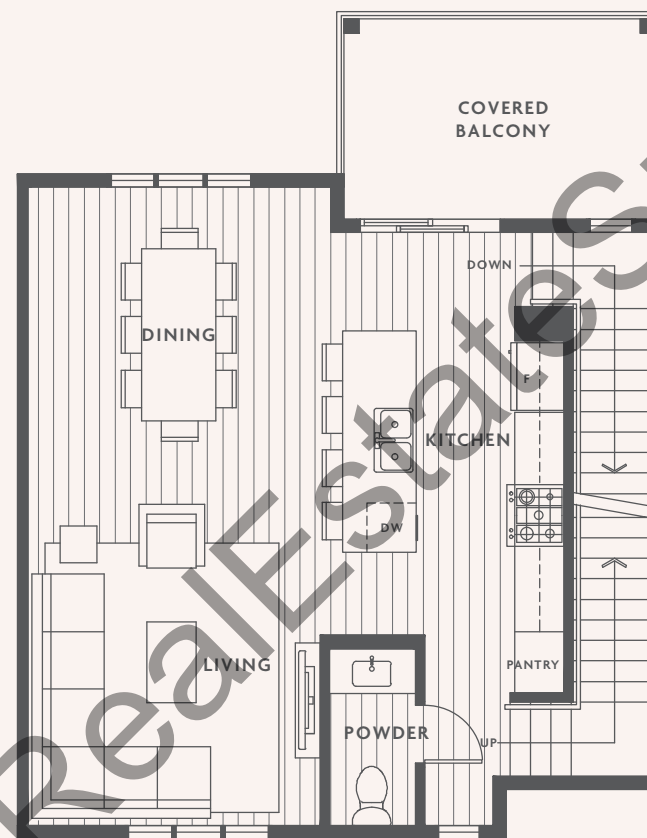

UPPER

www.RealEstateSurrey.com

B5

4 BED
3 BATH
1 POWDER
+ REC
+ LOFT
—
2950 SQFT

B6

4 BED
3 BATH
1 POWDER
+ REC
+ LOFT
—
3114 SQFT

LOWER

MAIN

UPPER

www.realestate.surrey.com

B7

4 BED
3 BATH
1 POWDER
—
2931 SQFT

LOWER

MAIN

UPPER

C1

3 BED
2 BATH
1 POWDER
—
1421 SQFT

LOWER

MAIN

UPPER

C2

3 BED
2 BATH
1 POWDER
—
1410 SQFT

LOWER

MAIN