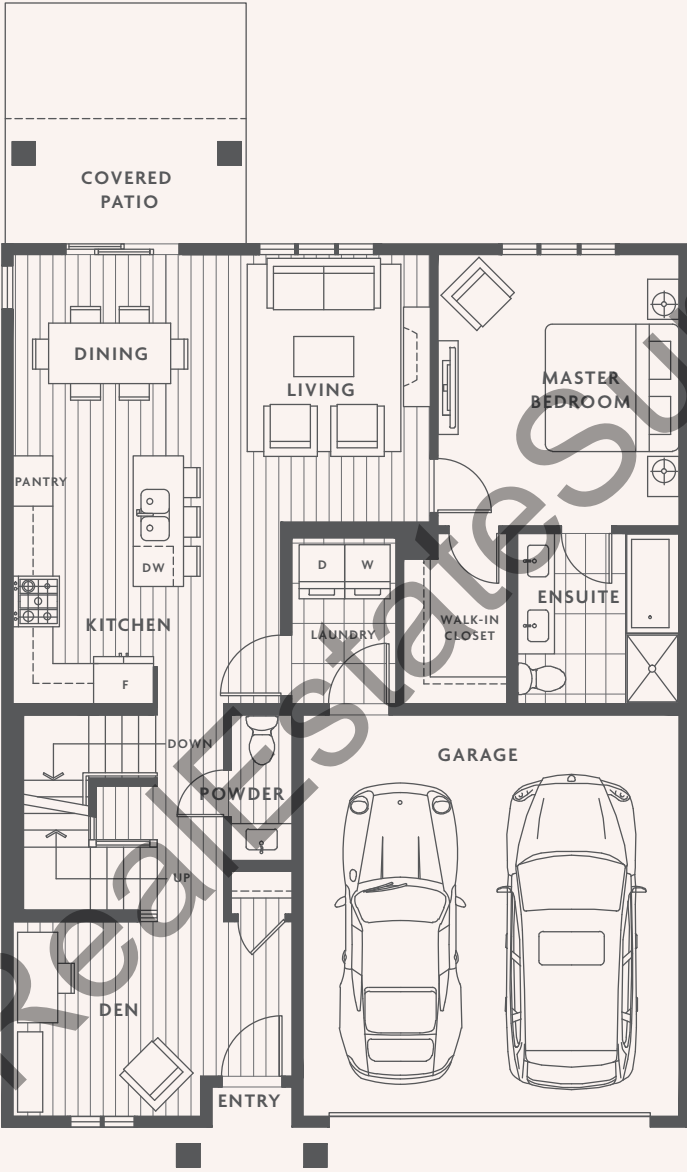

UPPER

A4

3 BED
2 BATH
2 POWDER
+ REC
1916 SQFT

B1

4 BED
3 BATH
1 POWDER
+ REC
+ LOFT
—
2950 SQFT

LOWER

MAIN

UPPER

www.RealtySurrey.com

B2

4 BED
 3 BATH
 1 POWDER
 + REC
 + LOFT
 —
 2931 SQFT

LOWER

MAIN

UPPER

www.RealtySurrey.com

B3

4 BED
3 BATH
1 POWDER
+ REC
+ LOFT
2948 SQFT

LOWER

MAIN

UPPER

B4

4 BED
3 BATH
1 POWDER
+ REC
+ LOFT
3145 SQFT

LOWER

MAIN

UPPER

www.RealEstateSurrey.com

B5

4 BED
3 BATH
1 POWDER
+ REC
+ LOFT
—
2950 SQFT

B6

4 BED
3 BATH
1 POWDER
+ REC
+ LOFT
—
3114 SQFT

LOWER

MAIN