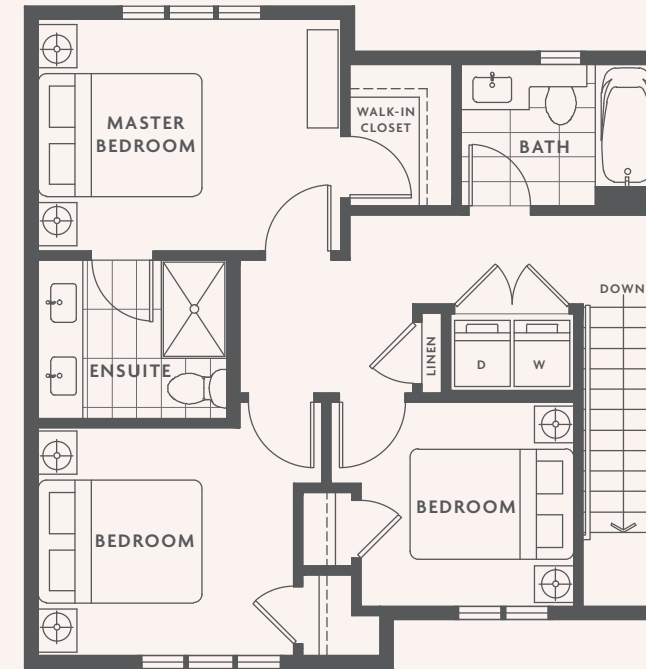

UPPER

www.RealEstateSurrey.com

B5

4 BED
3 BATH
1 POWDER
+ REC
+ LOFT
—
2950 SQFT

B6

4 BED
3 BATH
1 POWDER
+ REC
+ LOFT
—
3114 SQFT

LOWER

MAIN

UPPER

www.realestate.surrey.com

B7

4 BED
3 BATH
1 POWDER
—
2931 SQFT

LOWER

MAIN

UPPER

C1

3 BED
2 BATH
1 POWDER
—
1421 SQFT

LOWER

MAIN

UPPER

C2

3 BED
2 BATH
1 POWDER
—
1410 SQFT

LOWER

MAIN