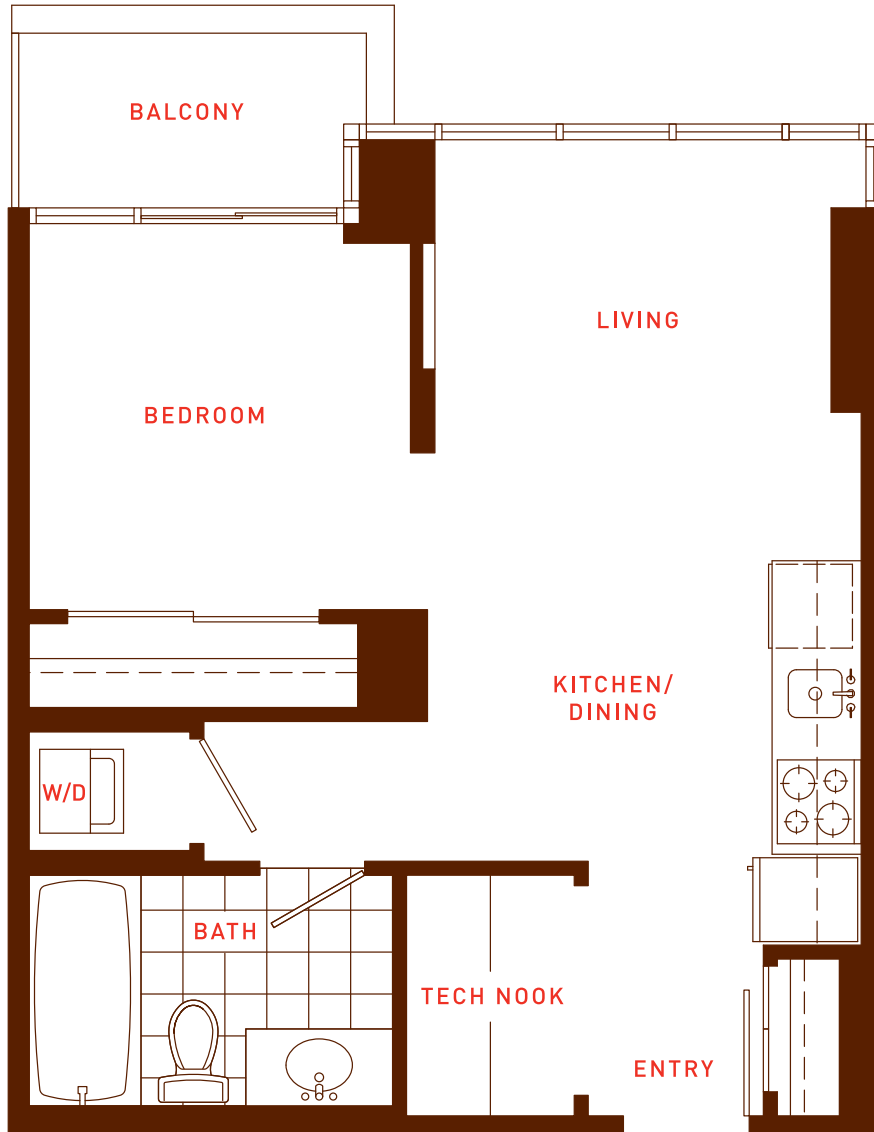

# CITYPOINT

suite a 484 sq ft • 1 bedroom

[CITYPOINT.CA](http://CITYPOINT.CA)

13380-108th Avenue, Surrey P: 604-580-4199 F: 604-582-41010 [info@citypoint.ca](mailto:info@citypoint.ca)

# CITYPOINT

suite C 569 sq ft • 1 bedroom

[CITYPOINT.CA](http://CITYPOINT.CA)

13380-108th Avenue, Surrey P: 604-580-4199 F: 604-582-41010 [info@citypoint.ca](mailto:info@citypoint.ca)