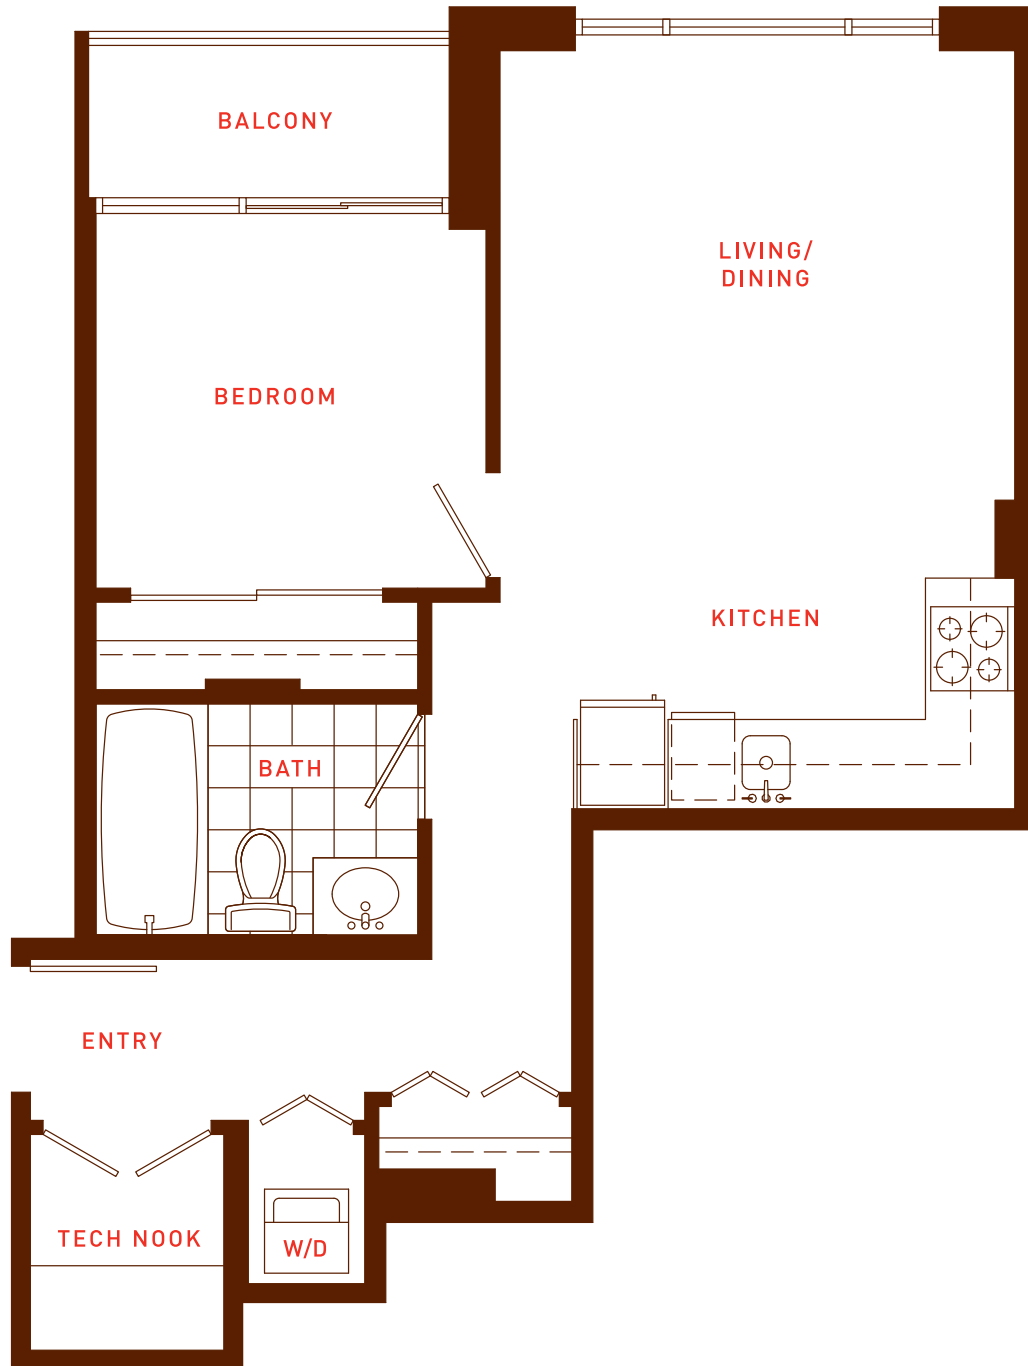

CITYPOINT

suite b 550 sq ft • 1 bedroom

CITYPOINT.CA

13380-108th Avenue, Surrey P: 604-580-4199 F: 604-582-41010 info@citypoint.ca