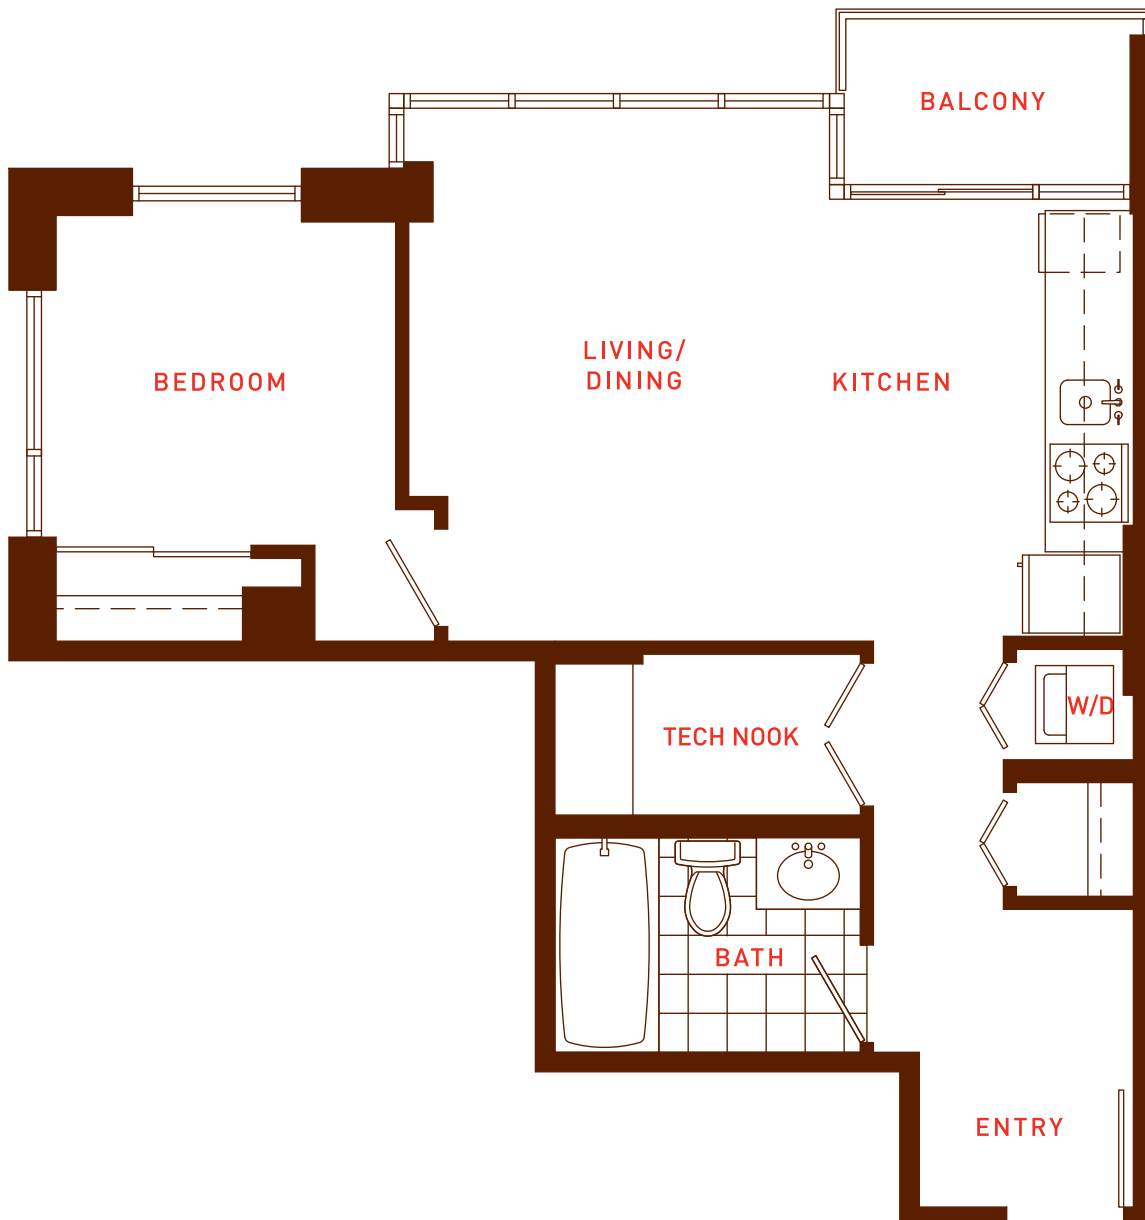

# CITYPOINT

suite a 484 sq ft • 1 bedroom

[CITYPOINT.CA](http://CITYPOINT.CA)

13380-108th Avenue, Surrey P: 604-580-4199 F: 604-582-41010 [info@citypoint.ca](mailto:info@citypoint.ca)

# CITYPOINT

suite C 569 sq ft • 1 bedroom

[CITYPOINT.CA](http://CITYPOINT.CA)

13380-108th Avenue, Surrey P: 604-580-4199 F: 604-582-41010 [info@citypoint.ca](mailto:info@citypoint.ca)